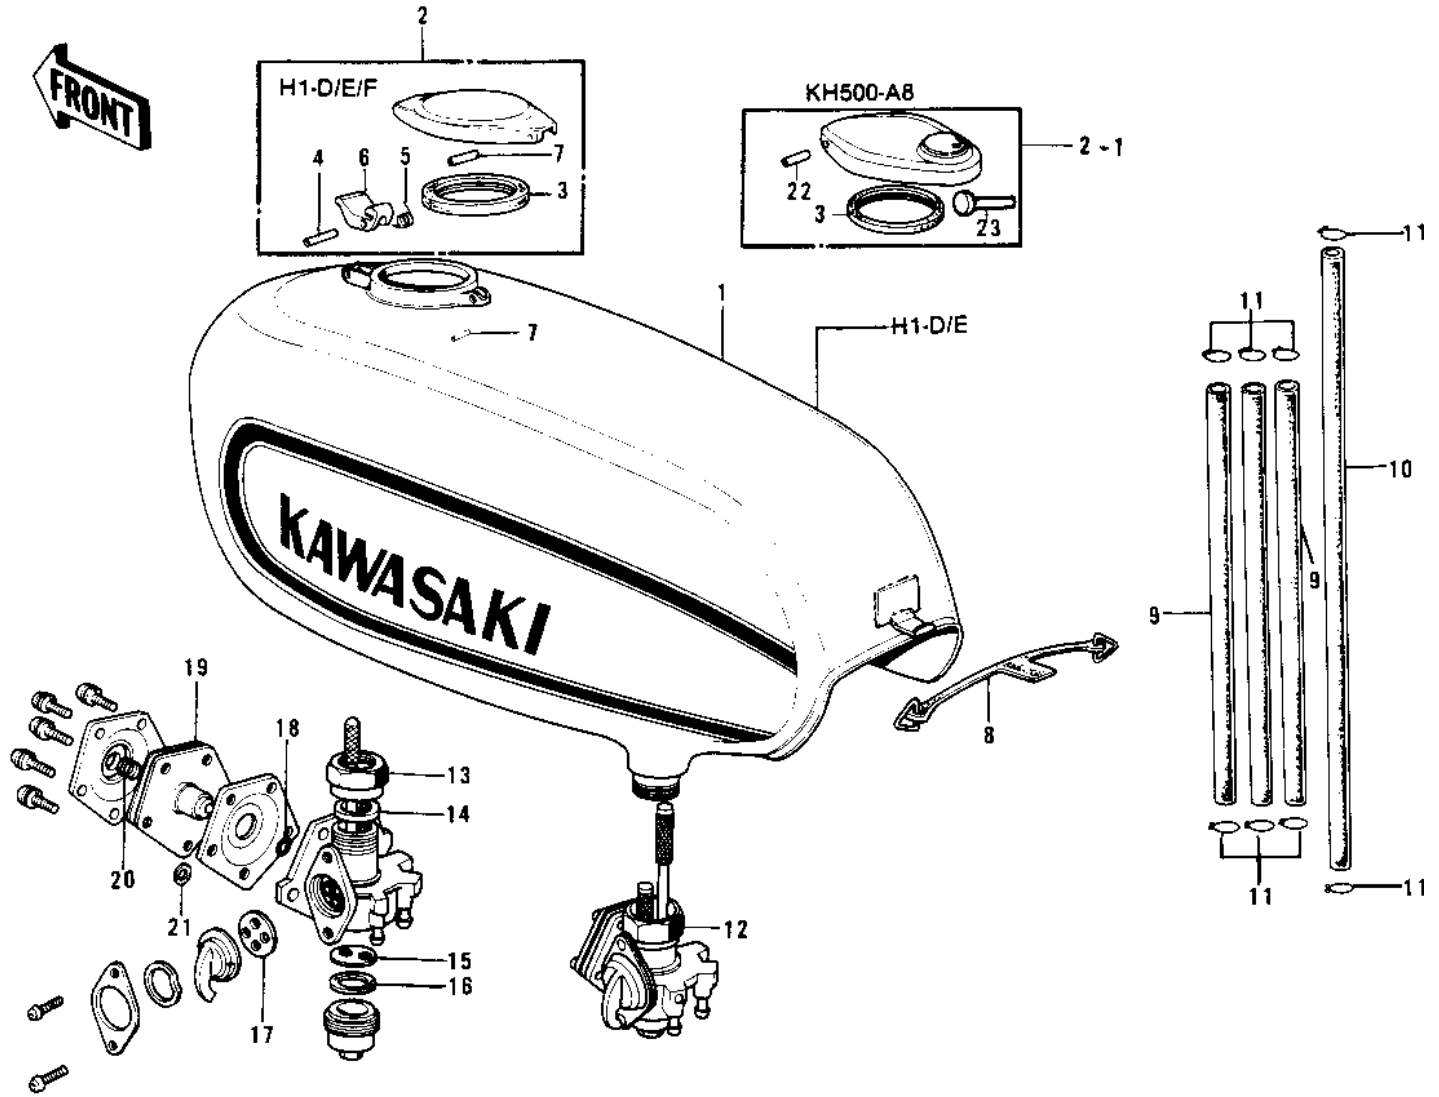

1973 H1-D PARTS DIAGRAM

FUEL TANK ('73-'75 D/E/F & '76 A8)

1973 H1-D PARTS LIST

FUEL TANK ('73-'75 D/E/F & '76 A8)

ITEM NAME	PART NUMBER	QUANTITY
TANK-FUEL,C.LIME (Ref # 1)	51001-082-77	1
TANK-FUEL,C.RED (Ref # 1)	51001-082-1X	1
TANK-FUEL,C.LIME (Ref # 1)	51001-082-1Y	1
TANK-FUEL,C.BLUE (Ref # 1)	51001-082-2W	1
TANK-FUEL,C.GOLD (Ref # 1)	51001-082-2X	1
TANK-FUEL,D.BURGUNDY (Ref # 1)	51001-108-3T	1
TANK-FUEL,COPPER (Ref # 1)	51001-108-3U	1
CAP ASSY,FUEL TANK (Ref # 2)	51048-007	1
CAP,FUEL TANK (Ref # 2-1)	51048-012	1
GASKET-FUEL TANK CAP (Ref # 3)	51059-008	1
PIN,TANK CAP (Ref # 4)	92043-091	1
SPRING-HOOK (Ref # 5)	51053-003	1
HOOK,FUEL TANK CAP (Ref # 6)	51063-002	1
PIN,TANK CAP FIT (Ref # 7)	92043-096	1
BAND-FUEL TANK (Ref # 8)	92072-050	1
PIPE FUEL TANK CONECT (Ref # 9)	51047-001	1
TUBE,4.5X9X380 (Ref # 9)	92059-1691	1
PIPE OIL TANK (Ref # 10)	92059-008	1
PIPE-FUEL (Ref # 10)	92059-073	1
CLAMP FUEL PIPE (Ref # 11)	92037-010	1
COCK ASSY,FUEL (Ref # 12)	51023-040	1
NUT FUEL COCK JOINT (Ref # 13)	51035-005	1
GASKET FUEL COCK JONT (Ref # 14)	92065-054	1
STRAINER FUEL (Ref # 15)	51038-005	1
GASKET FUEL COCK CUP (Ref # 16)	51037-007	1
GASKET FUEL COCK LEV (Ref # 17)	92065-055	1
"O" RING (Ref # 18)	92055-044	1
DIAPHRAGM ASSY (Ref # 19)	51069-001	1
SPRING DIAPHRAGM (Ref # 20)	92081-048	1

1973 H1-D PARTS LIST

FUEL TANK ('73-'75 D/E/F & '76 A8)

ITEM NAME	PART NUMBER	QUANTITY
GASKET (Ref # 21)	92065-052	1
PIN,CAP HINGE (Ref # 22)	92043-127	1
PIN,HOOK (Ref # 23)	92043-126	1