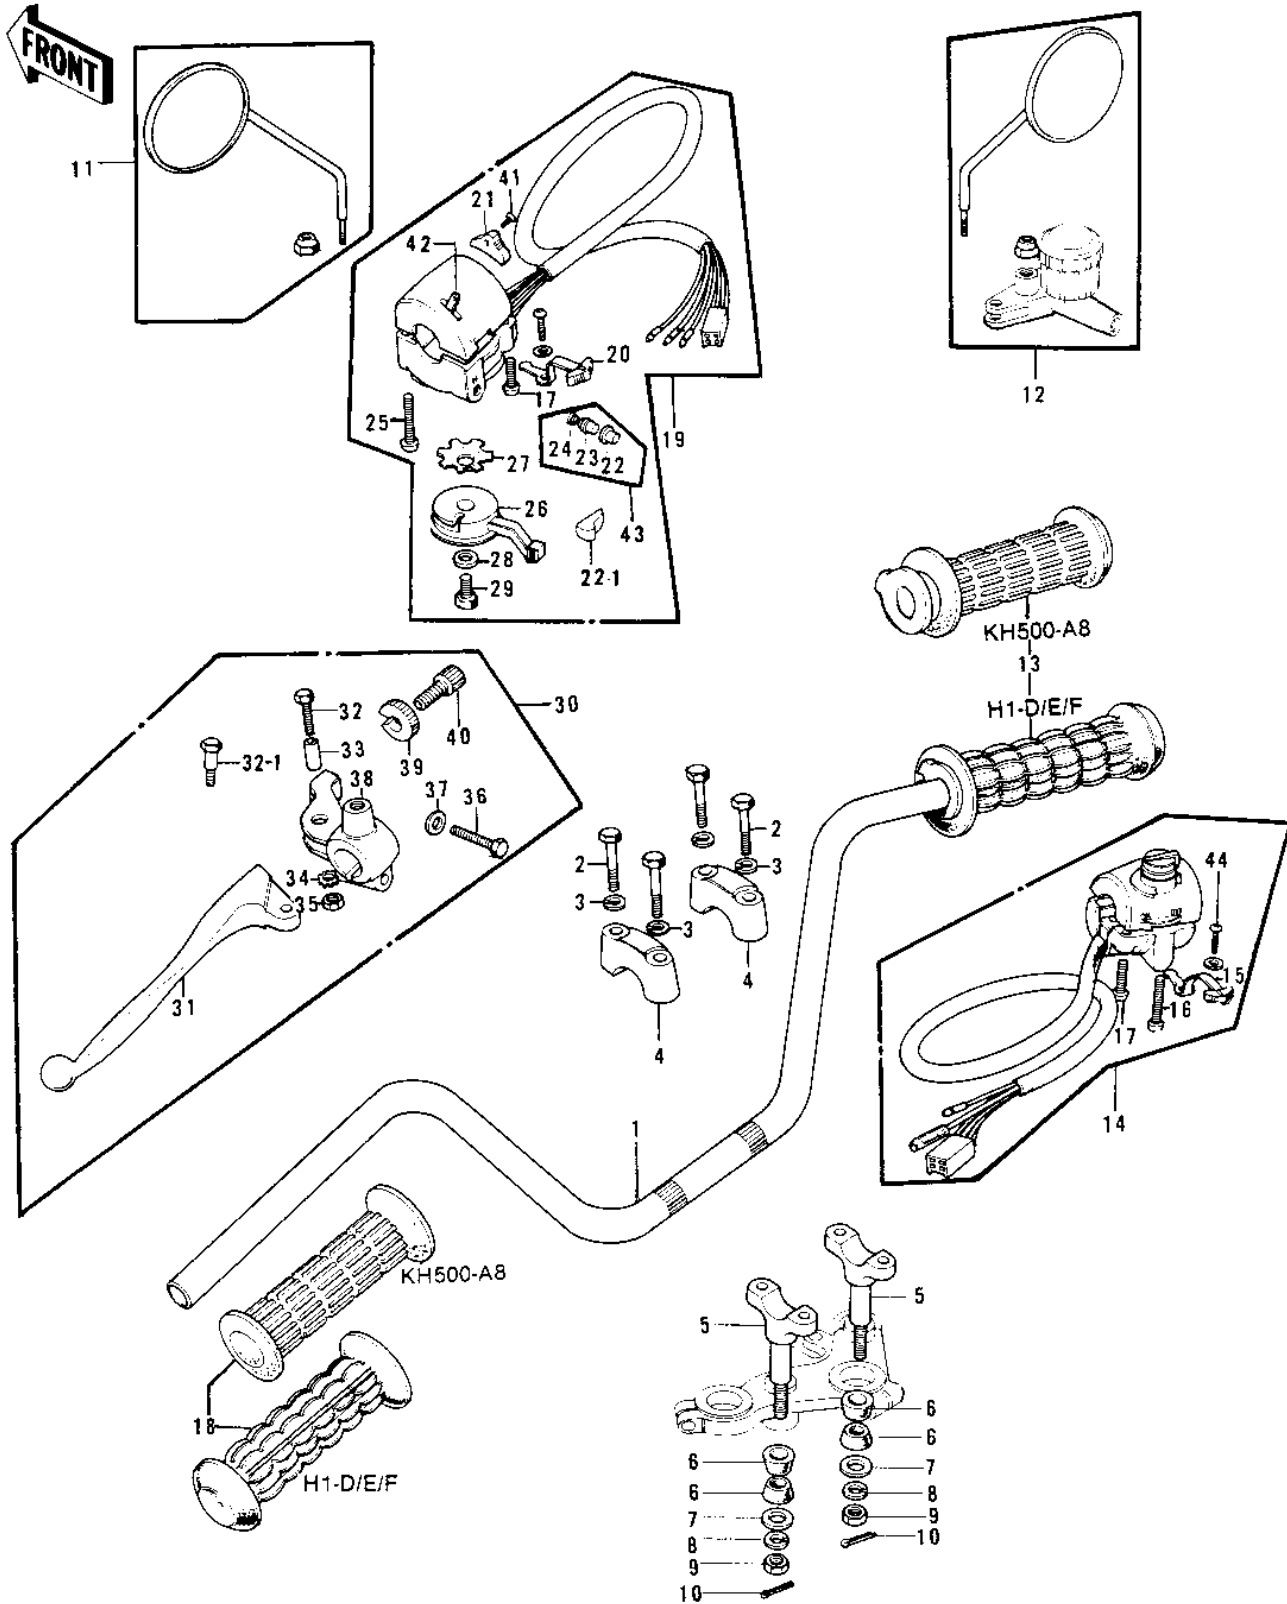

1973 H1-D PARTS DIAGRAM

HANDLEBAR ('73-'75 D/E/F & '76 A8)