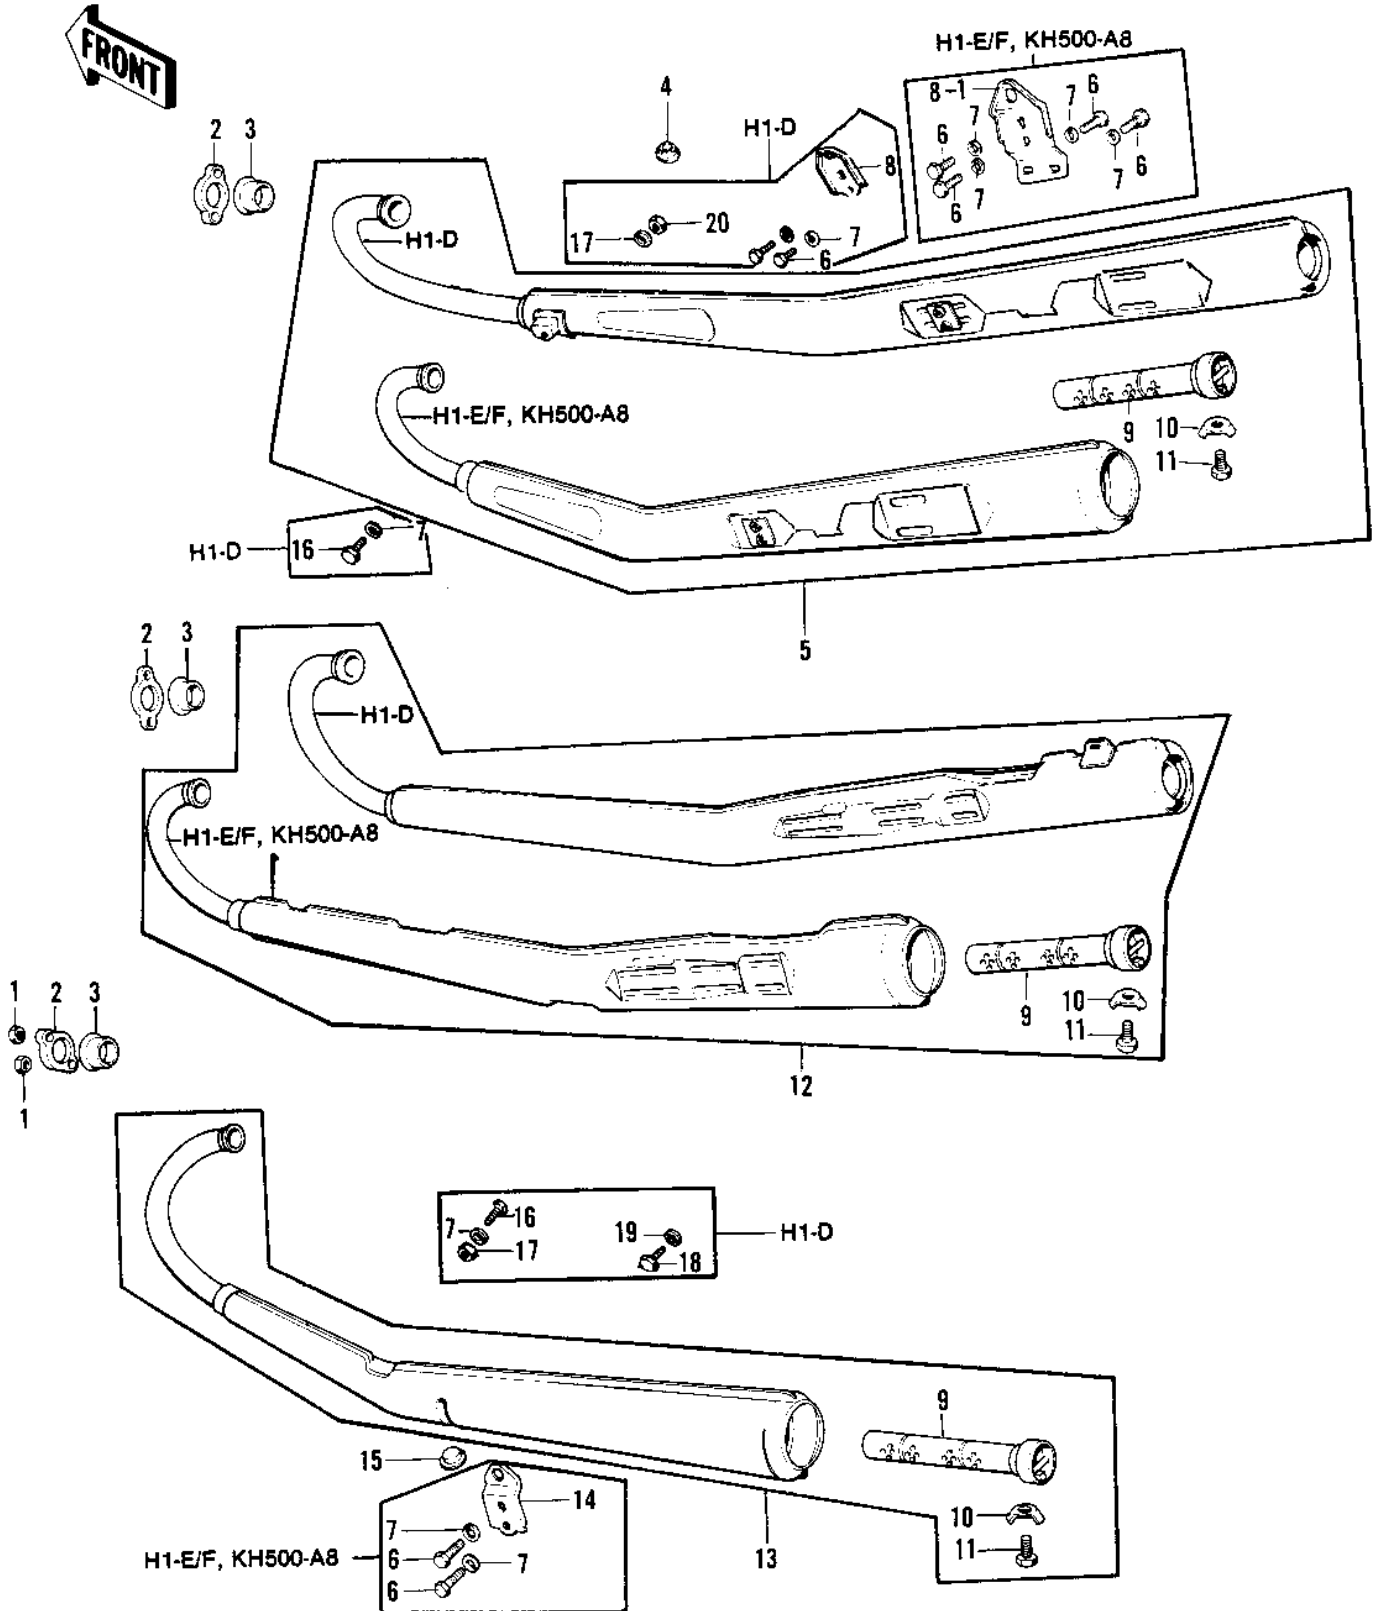

## 1973 H1-D PARTS DIAGRAM

MUFFLERS ('73-'75 D/E/F & '76 A8)

## 1973 H1-D PARTS LIST

MUFFLERS ('73-'75 D/E/F & '76 A8)

ITEM NAME	PART NUMBER	QUANTITY
NUT 6MM (Ref # 1)	311B0600	1
NUT,8MM (Ref # 1)	311B0800	3
HOLDER,EXHAUST (Ref # 2)	18069-044	1
HOLDER,EXHAUST (Ref # 2)	18069-049	1
INSERT,EXHAUST HOLDER (Ref # 3)	18070-007	1
DAMPER RUBBER (Ref # 4)	92075-006	1
MUFFLER ASSY,R.H (Ref # 5)	18001-086	1
MUFFLER ASSY,R.H (Ref # 5)	18001-164	2
MUFFLER ASSY,R.H (Ref # 5)	18001-179	1
BOLT-SMALL-UPSET,8X14 (Ref # 6)	115B0814	2
WASHER SPRING 8MM (Ref # 7)	461F0800	1
BRACKET,MUFFLER (Ref # 8)	18061-039	1
BRACKET,MUFFLER,R.H (Ref # 8-1)	18061-050	1
BAFFLE TUBE (Ref # 9)	18033-064	1
WASHER LOCK 6MM (Ref # 10)	92024-016	1
BOLT-UPSET,6X12 (Ref # 11)	112G0612	1
MUFFLER ASSY,CENTER (Ref # 12)	18001-085	1
MUFFLER ASSY,CENTER (Ref # 12)	18001-163	2
MUFFLER ASSY,CENTER (Ref # 12)	18001-178	1
MUFFLER ASSY,L.H (Ref # 13)	18001-084	1
MUFFLER ASSY L.H. (Ref # 13)	18001-162	2
MUFFLER ASSY,L.H (Ref # 13)	18001-177	1
BRACKET,MUFFLER,L.H (Ref # 14)	18061-049	1
DAMPER RUBB MAIN STAD (Ref # 15)	92075-015	1
BOLT-SMALL-UPSET 8X25 (Ref # 16)	115G0825	1
WASHER PLAIN 8MM (Ref # 17)	411B0800	1
BOLT,HEX HEAD,10X18 (Ref # 18)	113G1018	1
WASHER SPRING 10MM (Ref # 19)	461F1000	1