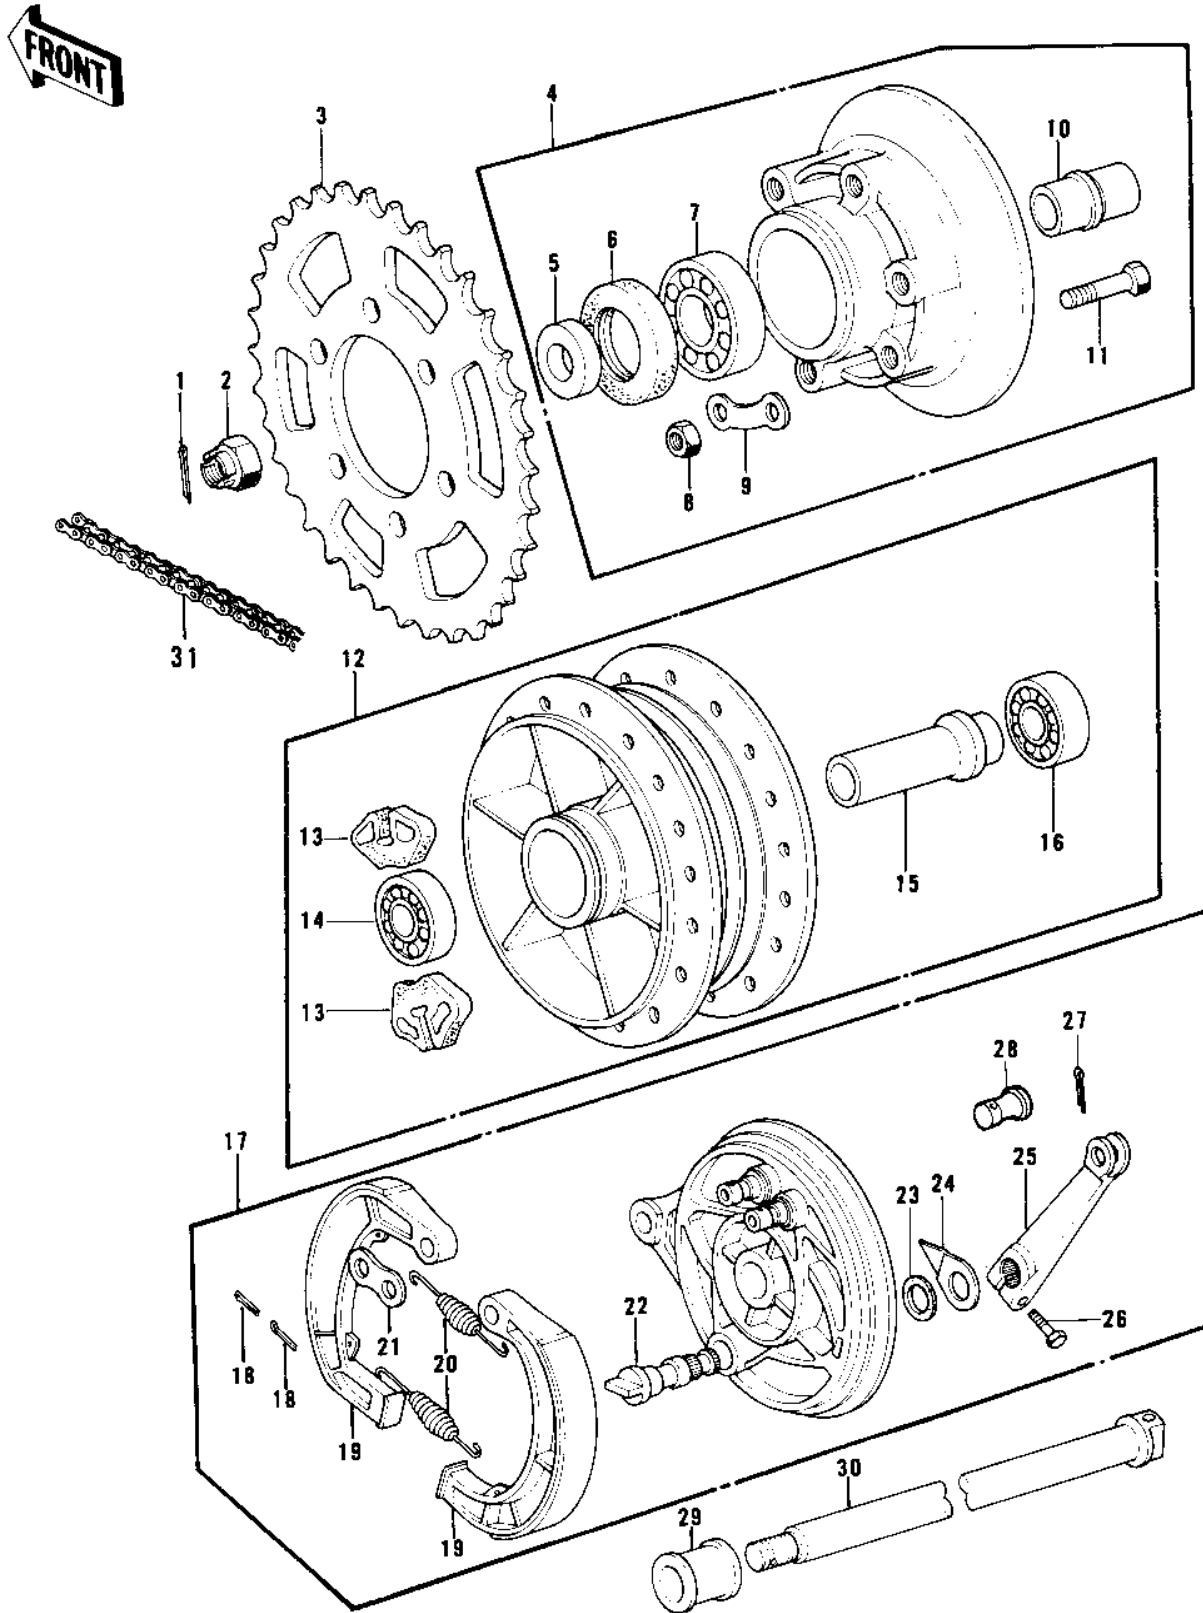

1973 H1-D PARTS DIAGRAM

REAR HUB/BRAKE/CHAIN ('73-'75 D/E/F & '7

1973 H1-D PARTS LIST

REAR HUB/BRAKE/CHAIN ('73-'75 D/E/F & '7

ITEM NAME	PART NUMBER	QUANTITY
PIN-COTTER,4.0X35 (Ref # 1)	550D4035	1
NUT CASTLE,16MM (Ref # 2)	92015-055	1
REAR SPROCKET 45T (Ref # 3)	42041-046	1
RR SPROCKET 43T (OPT) (Ref # 3)	42041-047	1
RR SPROCKET 47T (OPT) (Ref # 3)	42041-077	1
COUPLING ASSY,RR HUB (Ref # 4)	42008-014	1
COLLAR,RR AXLE SLEEVE (Ref # 5)	42037-022	1
OIL SEAL (Ref # 6)	92050-027	1
BEARING BALL #6305 (Ref # 7)	601B6305	1
NUT 10MM (Ref # 8)	42045-005	1
WASHER LOCK (Ref # 9)	92088-007	1
SLEEVE,RR HUB COUPLNG (Ref # 10)	42036-014	1
BOLT-REAR SPROCKET (Ref # 11)	92003-087	1
DRUM ASSY,RR BK,BUFF (Ref # 12)	42005-015-80	1
DAMPER REAR HUB SHOCK (Ref # 13)	42014-014	1
BEARING BALL #6303Z (Ref # 14)	601B6303Z	1
SPACER RR HUB BEARING (Ref # 15)	42010-014	1
BEARING BALL #6205Z (Ref # 16)	601B6205Z	1
PANEL-ASY,RR BRK,BUFF (Ref # 17)	42006-031-80	1
PANEL-ASY,RR BRK,BUFF (Ref # 17)	42006-061-80	1
PIN COTTER 3.0X25 (Ref # 18)	550D3025	1
SHOE,BRAKE (Ref # 19)	41048-013	1
SPRING,BRAKE SHOE (Ref # 20)	41049-012	2
WASHER-BRAKE SHOE (Ref # 21)	41045-006	1
CAM SHAFT-BRAKE (Ref # 22)	41050-011	1
CAM SHAFT,BRAKE (Ref # 22)	41050-017	1
DUST SHIELD-BRAKE CAM (Ref # 23)	41051-003	1
INDICATOR,BRAKE SHOE (Ref # 24)	41085-004	1
LEVER,REAR BRAKE CAM (Ref # 25)	42029-024	1

1973 H1-D PARTS LIST

REAR HUB/BRAKE/CHAIN ('73-'75 D/E/F & '7

ITEM NAME	PART NUMBER	QUANTITY
BOLT-SMALL-UPSET 8X25 (Ref # 26)	115G0825	1
PIN COTTER 2.5X25 (Ref # 27)	550D2525	1
PIN (Ref # 28)	92043-093	1
COLLAR REAR AXLE (Ref # 29)	42032-017	1
AXLE,REAR (Ref # 30)	42031-042	1
AXLE,REAR (Ref # 30)	42031-053	1
DR CHAIN 530X106 H1D (Ref # 31)	92057-038	1
CHAIN,530X106 SH-D (Ref # 31)	92057-1044	2