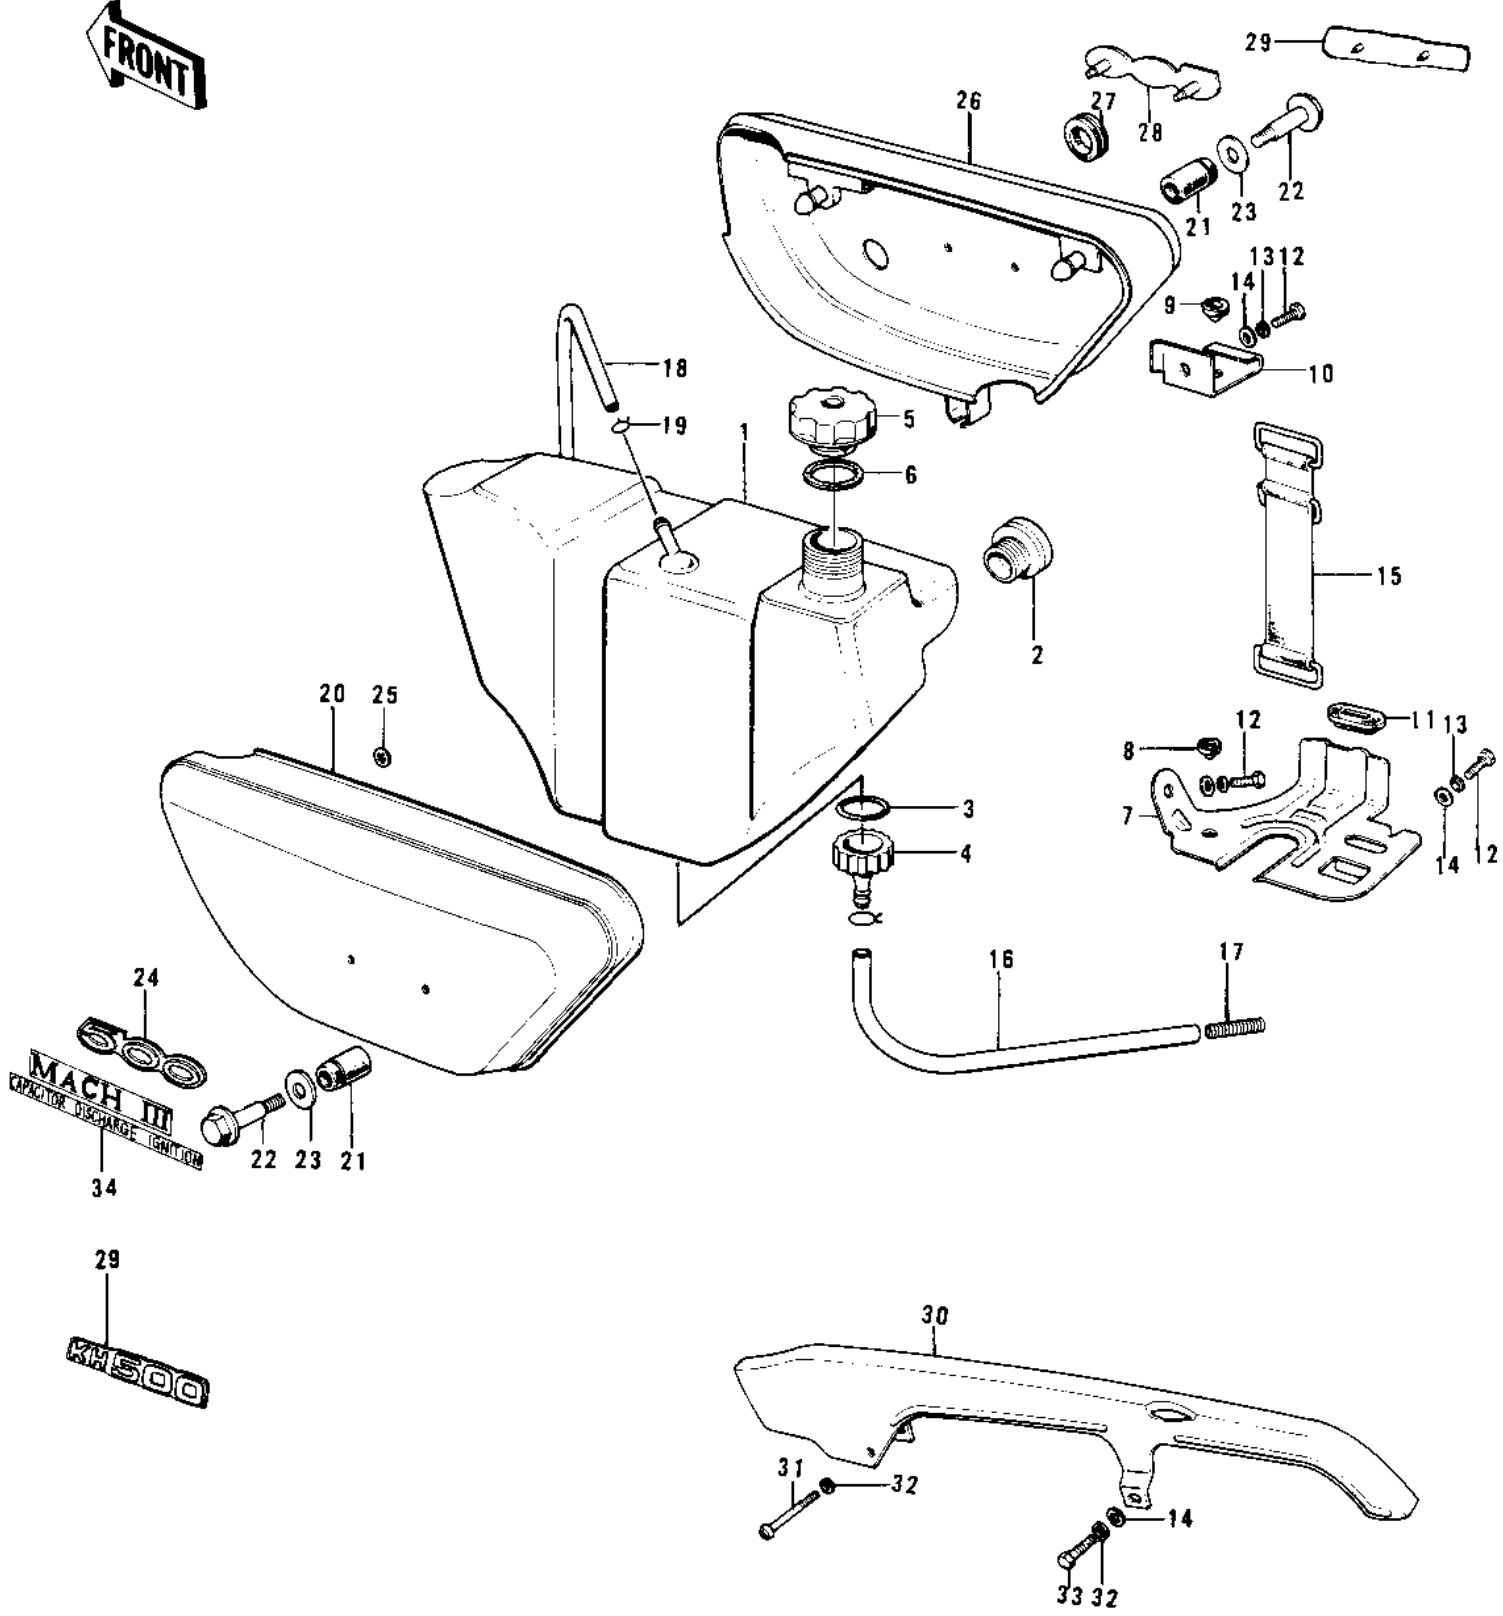

1973 H1-D PARTS DIAGRAM

SIDE COVERS/OIL TANK/CHAIN COVER ('73-'7)

1973 H1-D PARTS LIST

SIDE COVERS/OIL TANK/CHAIN COVER ('73-'7

ITEM NAME	PART NUMBER	QUANTITY
TANK,OIL (Ref # 1)	52001-034	1
GAUGE-OIL LEVEL (Ref # 2)	52015-005	1
"O" RING,15MM (Ref # 3)	670B2015	1
FILTER-OIL (Ref # 4)	52020-001	1
CAP-OIL TANK (Ref # 5)	52003-019	1
GASKET-OIL TANK CAP (Ref # 6)	92065-085	1
PLATE,1.0T (Ref # 7)	31101-002	1
DAMPER RUBBER,PLATE (Ref # 8)	92075-183	1
DAMPER RUBBER (Ref # 9)	92075-078	1
PLATE,1.6T (Ref # 10)	32101-008	1
DAMPER RUBBER (Ref # 11)	92075-166	1
BOLT-UPSET 6X14 (Ref # 12)	112B0614	1
WASHER SPRING 6MM (Ref # 13)	461F0600	2
WASHER PLAIN 6MM (Ref # 14)	411B0600	1
BAND,OIL TANK (Ref # 15)	32100-017	1
PIPE,OIL (Ref # 16)	92059-082	1
SPRING PIPE CLAMP B (Ref # 17)	92081-027	1
TUBE-VINYL,5X600 (Ref # 18)	700Q05600	1
CLAMP-PIPE (Ref # 19)	92037-072	1
COVER,L.H SIDE,C.LIME (Ref # 20)	36001-037-77	1
COVER,L.H SIDE,C.RED (Ref # 20)	36001-037-1X	1
COVER,L.H SIDE,LIME (Ref # 20)	36001-037-1Y	1
COVER,L.H SIDE,BLUE (Ref # 20)	36001-037-2W	1
COVER,L.H SIDE,GOLD (Ref # 20)	36001-037-2X	1
COVER,L.H SIDE D.BURG (Ref # 20)	36001-037-3T	1
COVER,L.H SIDE,COPPER (Ref # 20)	36001-037-3U	1
DAMPER RUBBER,SID COV (Ref # 21)	92075-184	1
BOLT,SIDE COVER FITT (Ref # 22)	92007-034	1
WASHER PLAIN 8MM (Ref # 23)	411B0800	1