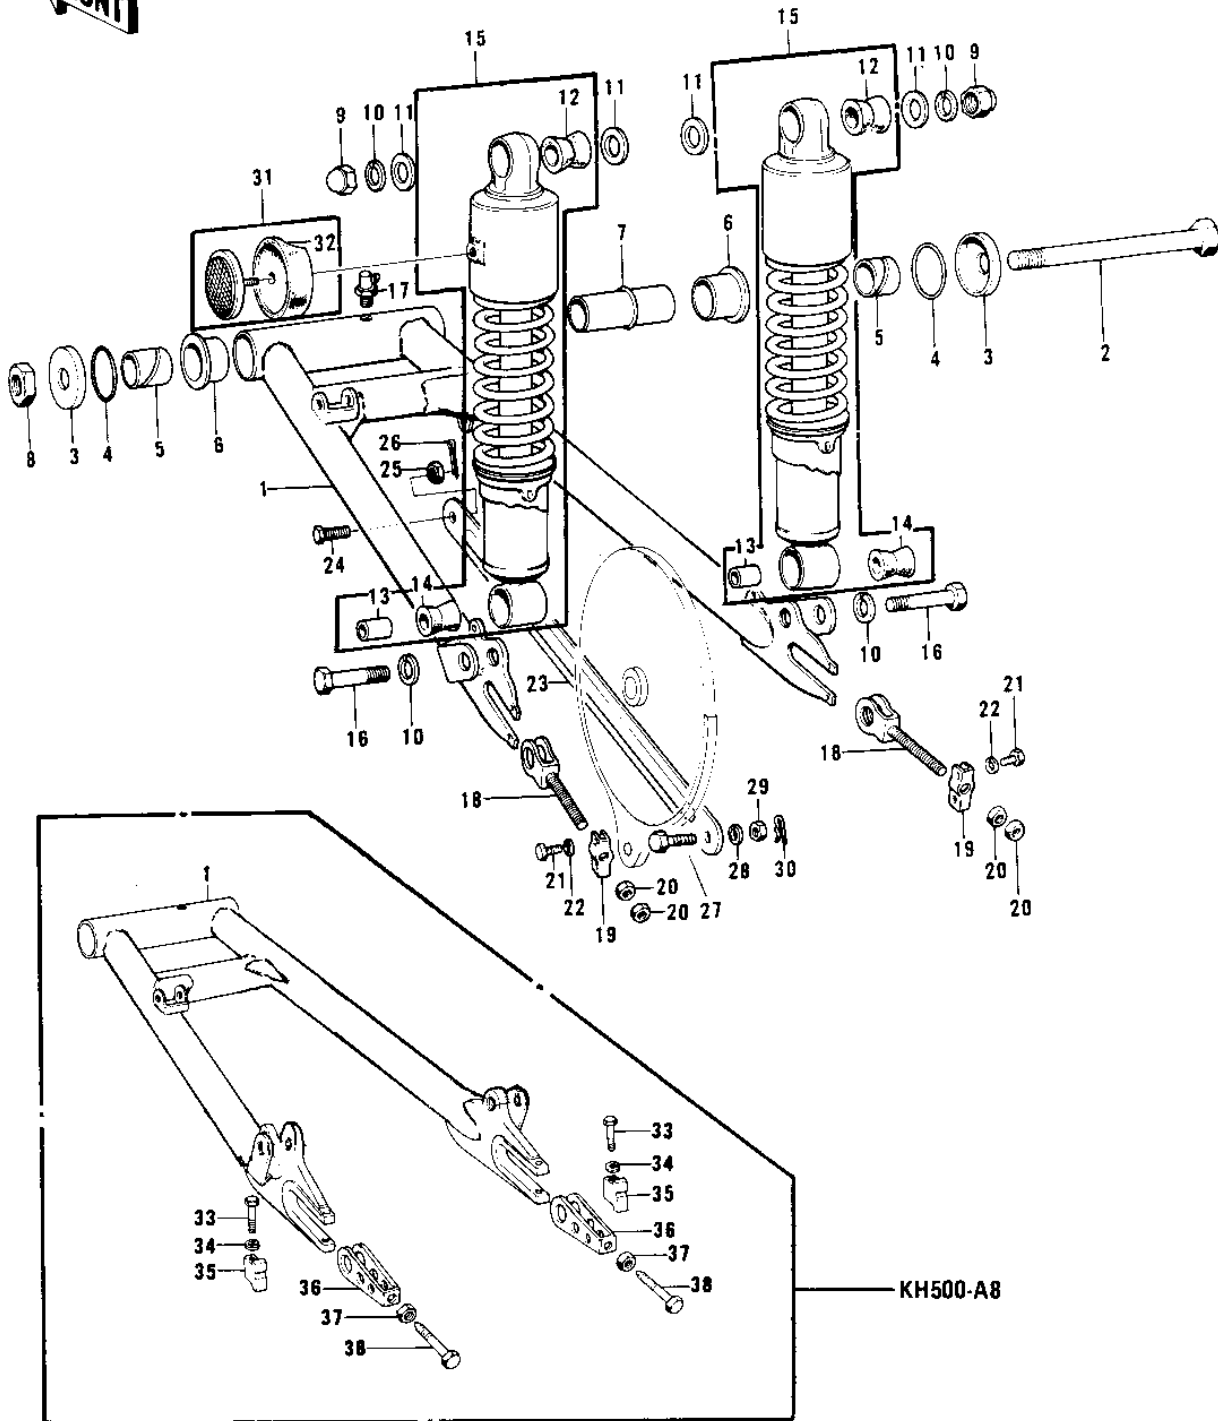

1973 H1-D PARTS DIAGRAM

SWING ARM/SHOCK ABSORBERS ('73-'75 D/E/F)

1973 H1-D PARTS LIST

SWING ARM/SHOCK ABSORBERS ('73-'75 D/E/F)

ITEM NAME	PART NUMBER	QUANTITY
ARM,SWING (Ref # 1)	33001-050	1
SWINGING ARM (Ref # 1)	33001-065	1
1ARM,SWING (Ref # 1)	33001-084	1
SHAFT-SWING ARM PIVOT (Ref # 2)	33032-038	1
CAP,SWING ARM (Ref # 3)	33035-007	1
"O" RING,30MM (Ref # 4)	671B2530	1
SLEEVE SWING ARM (Ref # 5)	33034-009	1
BUSHING-SWING ARM (Ref # 6)	33033-009	1
SLEEVE SWING ARM LONG (Ref # 7)	33034-008	1
NUT-SELF LOCKING (Ref # 8)	92019-012	1
NUT SHOCK ABSORBER (Ref # 9)	92020-003	1
WASHER SPRING 10MM (Ref # 10)	461F1000	2
WASHER,PLAIN,10MM (Ref # 11)	92022-246	1
BUSH SHCK ABS RUBBER (Ref # 12)	45017-001	1
BUSHING,SHCK ABS RUB (Ref # 12)	45017-015	1
BUSH SHCK ABS PVT SFT (Ref # 13)	45016-003	1
BUSHING,SHOCK ABSORB (Ref # 13)	45016-008	1
BUSHING,SHCK ABS RUB (Ref # 14)	45017-018	1
BUSHING, SHCK ABS RUB (Ref # 14)	45017-012	1
SHOCK ABSBR RR (Ref # 15)	45014-077	1
SHOCK ABSBR RR (Ref # 15)	45014-095	1
BOLT HEX HEAD 10X35 (Ref # 16)	113N1035	1
GREASE NIPPLE (Ref # 17)	92005-002	1
ADJUSTER-CHAIN (Ref # 18)	33040-050	1
ADJUSTER,CHAIN (Ref # 18)	33040-059	1
PLATE-CHAIN ADJUSTER (Ref # 19)	33041-002	1
PLATE,CHAIN ADJUSTER (Ref # 19)	33041-004	1
NUT 8MM (Ref # 20)	312B0800	1
BOLT-UPSET,6X16 (Ref # 21)	112G0616	1