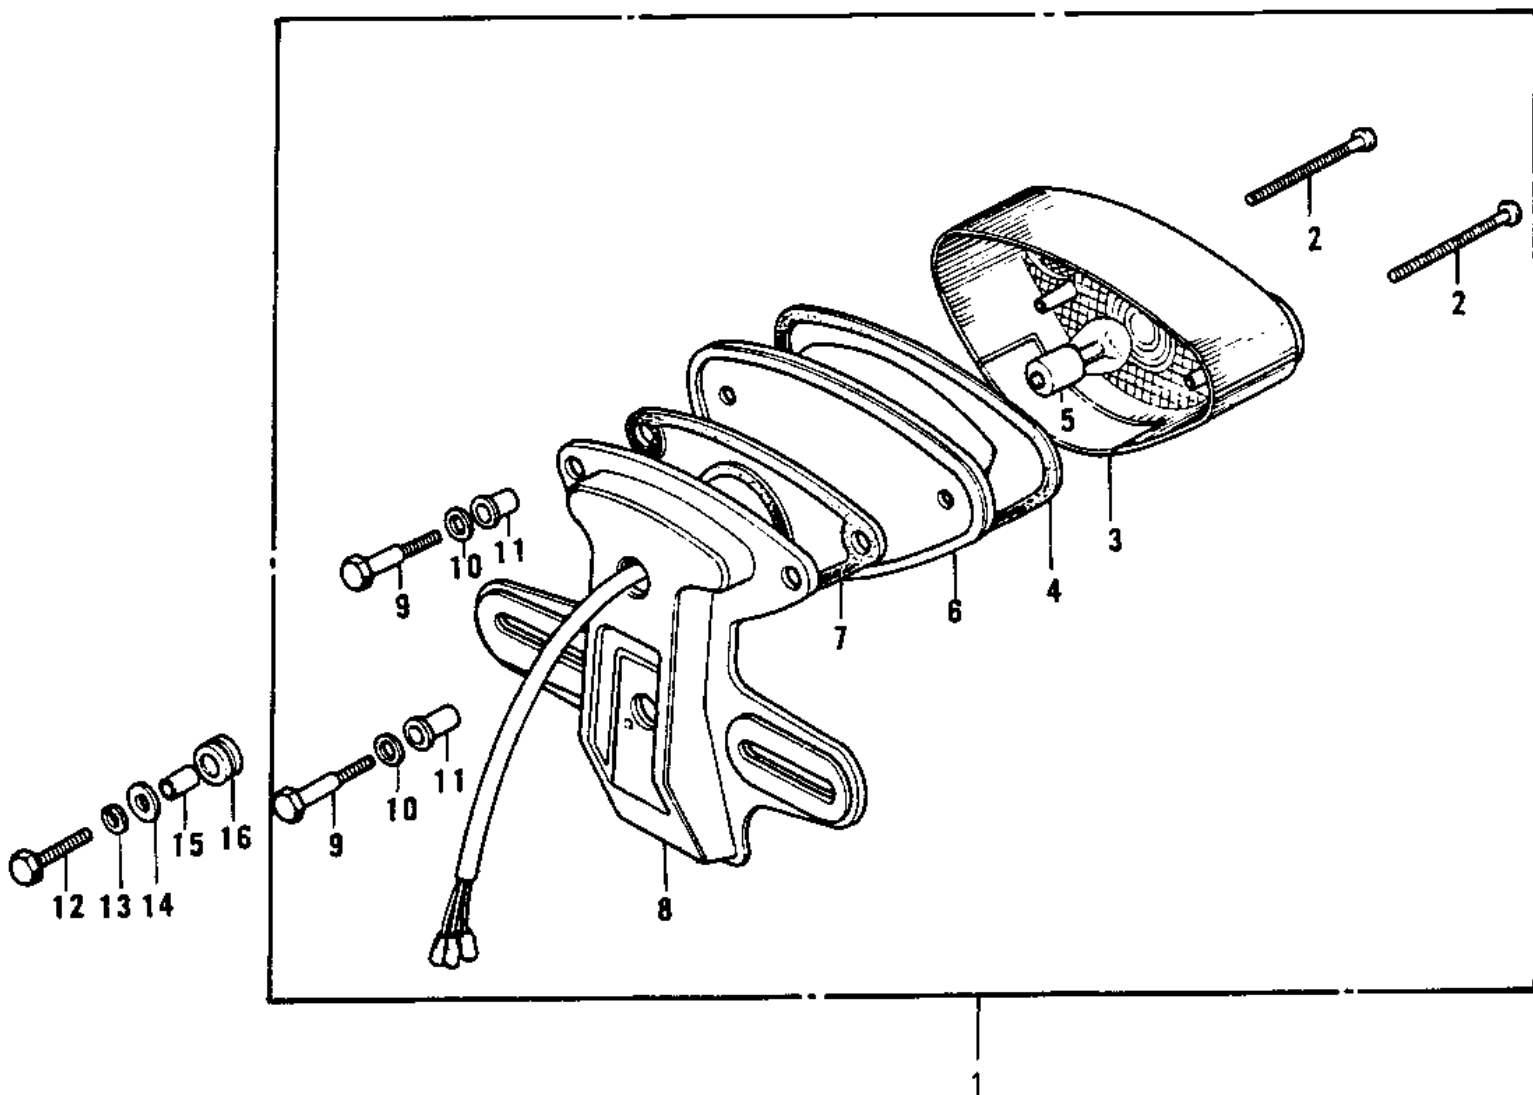

1973 H1-D PARTS DIAGRAM

TAILLIGHT ('73-'75 D/E/F & '76 A8)

1973 H1-D PARTS LIST

TAILLIGHT ('73-'75 D/E/F & '76 A8)

ITEM NAME	PART NUMBER	QUANTITY
LAMP ASY, TAIL, BLACK (Ref # 1)	23024-027-21	1
SCREW (Ref # 2)	220R0455	1
LENS-TAIL LAMP (Ref # 3)	23026-022	1
GASKET-TAIL LAMP LENS (Ref # 4)	23028-016	1
BULB, 12V 32/3CP (Ref # 5)	92069-059	1
CASE-TAIL LAMP (Ref # 6)	23027-029	1
GASKET-TAIL LAMP CASE (Ref # 7)	23028-015	1
BKT, LICENSE PLT, BLACK (Ref # 8)	23036-020-21	1
BOLT (Ref # 9)	92001-105	1
WASHER, 8.5X20X1.6 (Ref # 10)	92022-1561	1
DAMPER RUBBER (Ref # 11)	92075-091	1
BOLT 6X22 (Ref # 12)	112B0622	1
WASHER SPRING 6MM (Ref # 13)	461F0600	1
WASHER 6.5X20X1.6T (Ref # 14)	92022-125	1
COLLAR 6.8X10X10.5 (Ref # 15)	92027-120	1
DAMPER RUBBER (Ref # 16)	92075-112	1