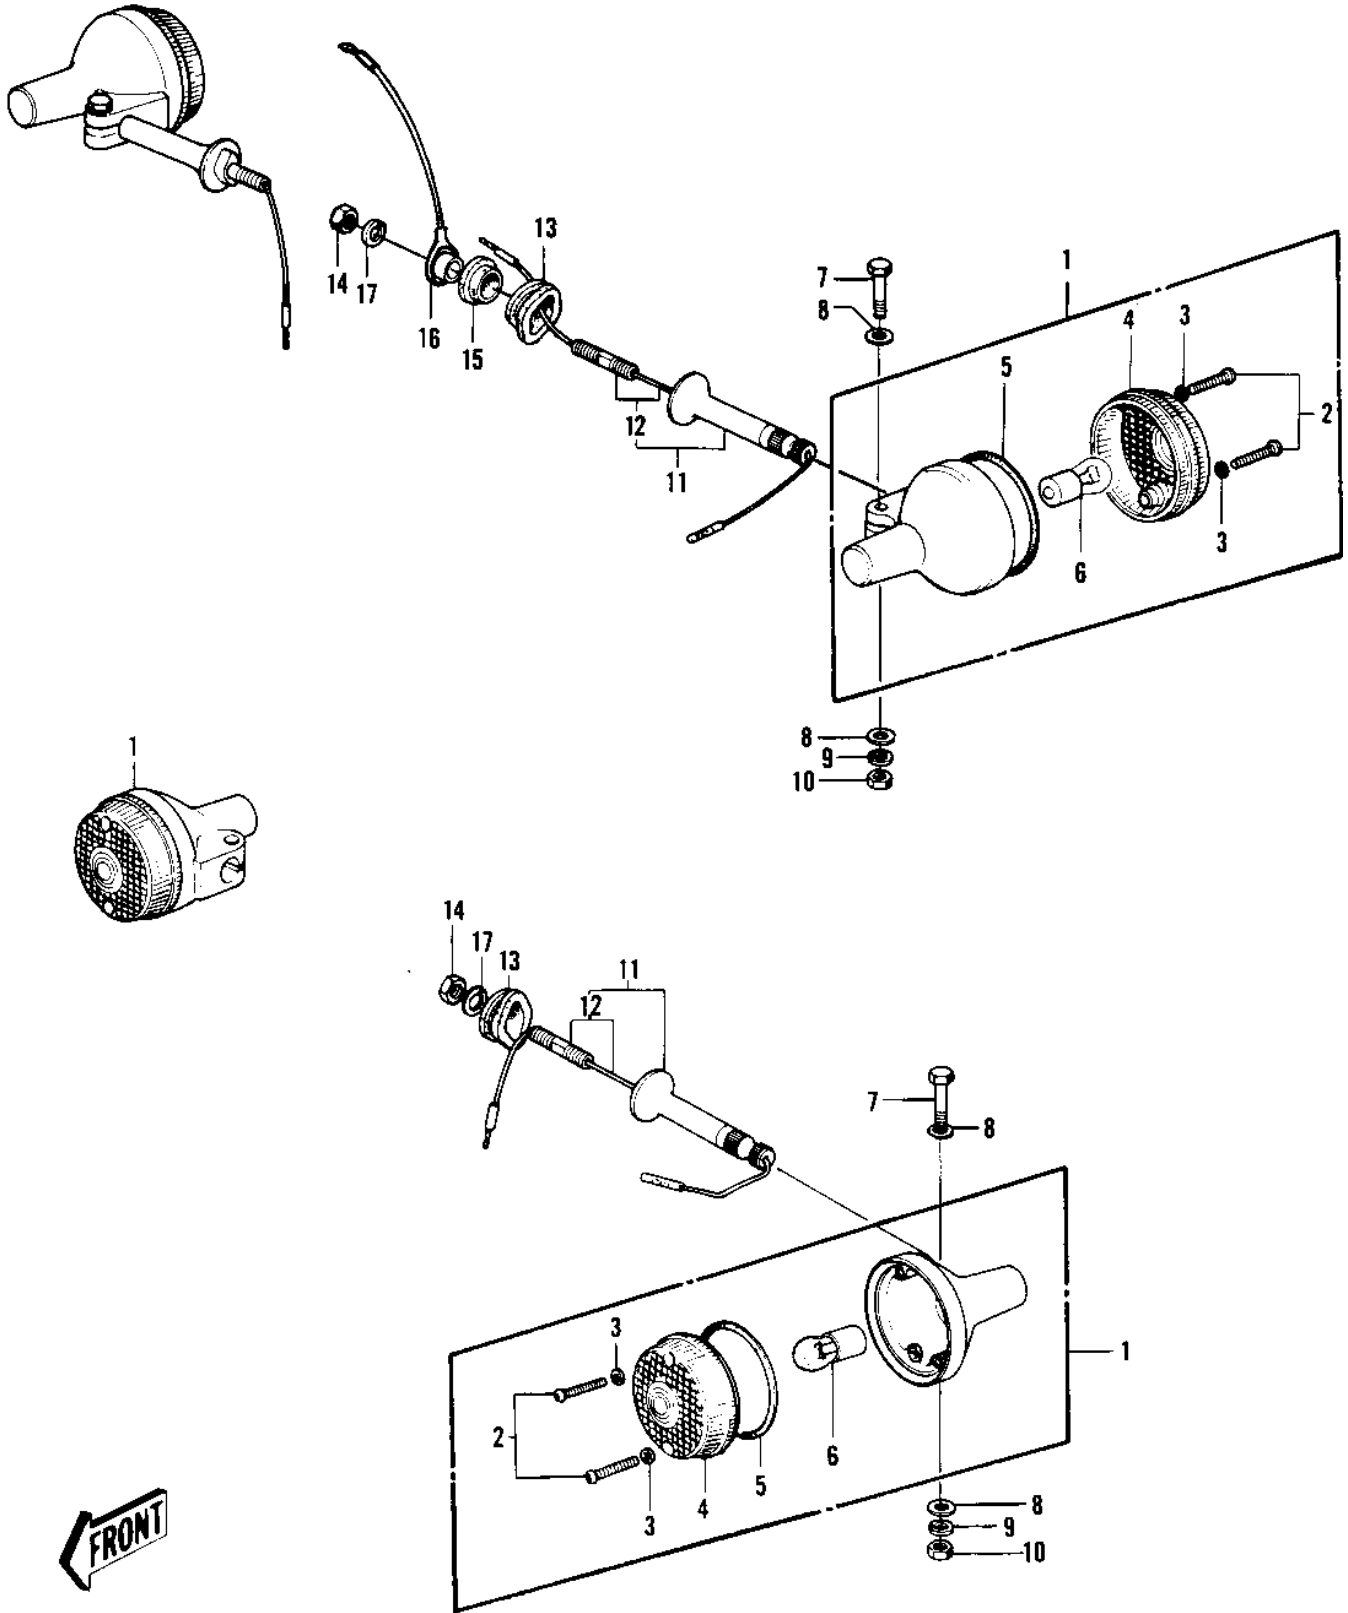

1973 H1-D PARTS DIAGRAM

TURN SIGNALS ('73-'75 D/E/F & '76 A8)

1973 H1-D PARTS LIST

TURN SIGNALS ('73-'75 D/E/F & '76 A8)

ITEM NAME	PART NUMBER	QUANTITY
LAMP ASSY-TURN SIGNAL (Ref # 1)	23040-037	1
SCREW-PAN HEAD,4X20 (Ref # 2)	220E0420A	1
WASHER-PLAIN,4MM (Ref # 3)	23058-002	1
LENS,TURN SIGNAL LAMP (Ref # 4)	23048-1001	1
GASKET-SIG LAMP LENS (Ref # 5)	23050-003	1
BULB 12V 32CP (Ref # 6)	92069-055	1
BOLT-UPSET (Ref # 7)	112G0630	1
WASHER-PLAIN,6MM (Ref # 8)	411D0600	1
WASHER SPRING 6MM (Ref # 9)	461F0600	1
NUT,6MM (Ref # 10)	311N0600	1
BRACKET-TURN SIG LAMP (Ref # 11)	23078-001	1
BOLT SET-SIG LAMP BKT (Ref # 12)	23073-001	1
DAMPER RUBBER (Ref # 13)	92075-128	1
NUT 10MM (Ref # 14)	315B1000	1
DAMPER RUBBER,SIG LM (Ref # 15)	92075-158	1
COLLAR (Ref # 16)	23076-003	1
WASHER SPRING 10MM (Ref # 17)	461F1000	1