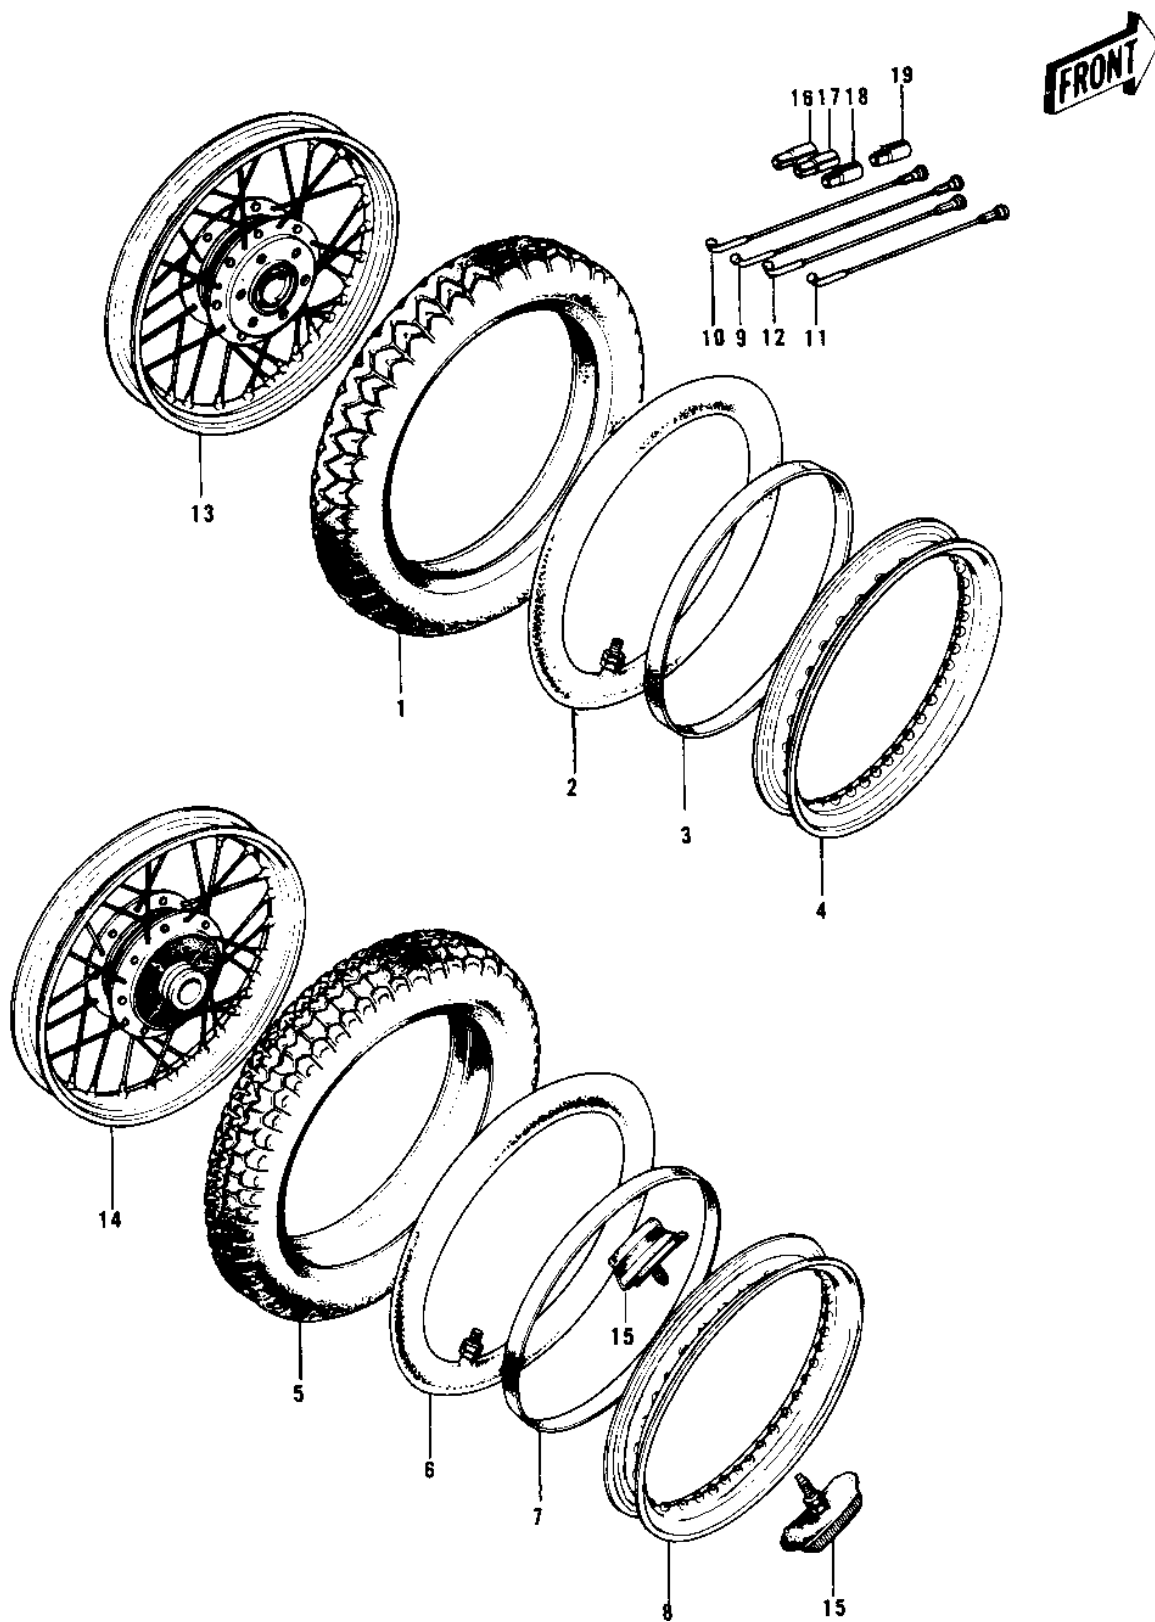

## 1973 H1-D PARTS DIAGRAM

WHEELS/TIRES ('73-'75 D/E/F & '76 A8)

## 1973 H1-D PARTS LIST

WHEELS/TIRES ('73-'75 D/E/F & '76 A8)

ITEM NAME	PART NUMBER	QUANTITY
UNAVAILABLE IN PRICE BOOK (Ref # 1)	41021-029	1
TIRE 325H-19 F6B F (Ref # 1)	41021-038	1
*** N.L.A.*** (Canada) (Ref # 2)	41022-030	1
TUBE,3.0/3.25/3.60-19 (Ref # 2)	41022-1019	1
BAND RIM (Ref # 3)	41023-015	1
RIM,1.8BX19W (Ref # 4)	41025-051	1
RIM (Ref # 4)	41025-085	1
UNAVAILABLE IN PRICE BOOK (Ref # 5)	41021-021	1
UNAVAILABLE IN PRICE BOOK (Ref # 5)	41021-030	1
TIRE 400H-18 K87 R (Ref # 5)	41021-039	1
TUBE 350/375/410-18 (Ref # 6)	41022-031	1
BAND,RIM,4.00/5.10-18 (Ref # 7)	41023-1006	1
RIM-2-15BX18W (Ref # 8)	41025-058	1
SPOKE-ASY,FR INNER (Ref # 9)	41027-042	1
SPOKE-ASY,FR INNER (Ref # 9)	41027-085	1
SPOKE-ASY,FR OUTER (Ref # 10)	41028-041	1
SPOKE-ASY,FR OUTER (Ref # 10)	41028-084	1
SPOKE-ASY,RR INNER (Ref # 11)	41027-047	1
SPOKE-ASY,RR OUTER (Ref # 12)	41028-046	1
WHEEL ASSY-FRONT (Ref # 13)	41074-022	1
WHEEL ASSY FRONT (Ref # 13)	41074-047	1
WHEEL ASSY,REAR (Ref # 14)	42048-021	1
PROTECTOR-BEAD,2.15B (Ref # 15)	41024-008	1
WEIGHT,BALANCE,10G (Ref # 16)	41075-1007	1
WEIGHT,BALANCE,20G (Ref # 17)	41075-1008	1
WEIGHT,BALANCE,30G (Ref # 18)	41075-1009	1
WEIGHT,BALANCE,5G (Ref # 19)	41075-1010	1