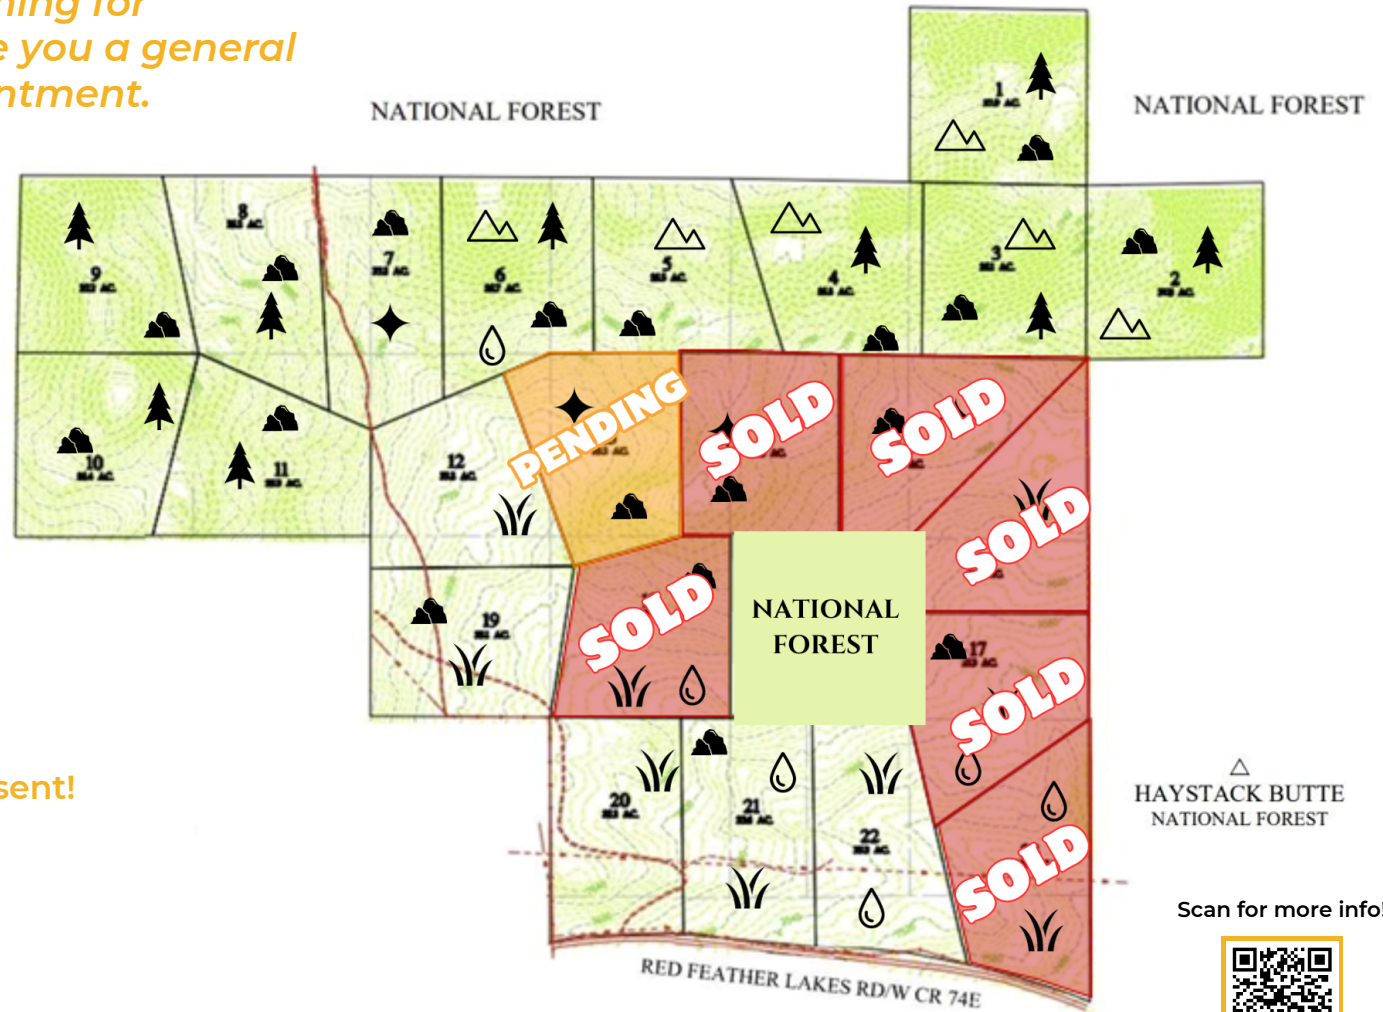

# LOT MAP

*Landscape of lots vary, something for everyone! Here's a map to give you a general idea. In-person tours by appointment.*

PRICES VARY FROM THE HIGH  
\$400K'S TO \$500K'S+

-  More Trees
-  Hilltop Oasis
-  Meadow Beauty
-  Mixed Landscape
-  Rock Outcroppings
-  Springs, Creek, or Pond Present!

Scan for more info!

LISTED BY TODD JESKULSKI, LIZ CREWS, & MARK ZIGRAY

970-682-4990  
WWW.SHOSHANA-RANCH.COM