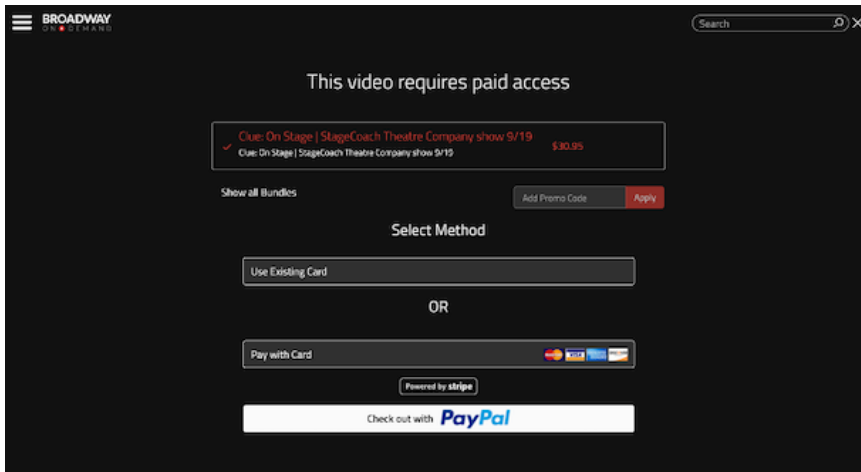

STEP 2: Click “play” or the image to the right of the screen to purchase a stream.

STEP 3: Log in /Create an Account

If you haven't done so already, you will be prompted to either log in or create an account.

STEP 4: Pay for Your Stream

Once you've logged in or created your account, you will be automatically taken to the payment page.

Here you can pay for the stream with a **credit card** or **PayPal**.

If you've been given a **Promo code** (sometimes referred to as Access Code), enter the code into the “Add Promo Code” field and click apply.