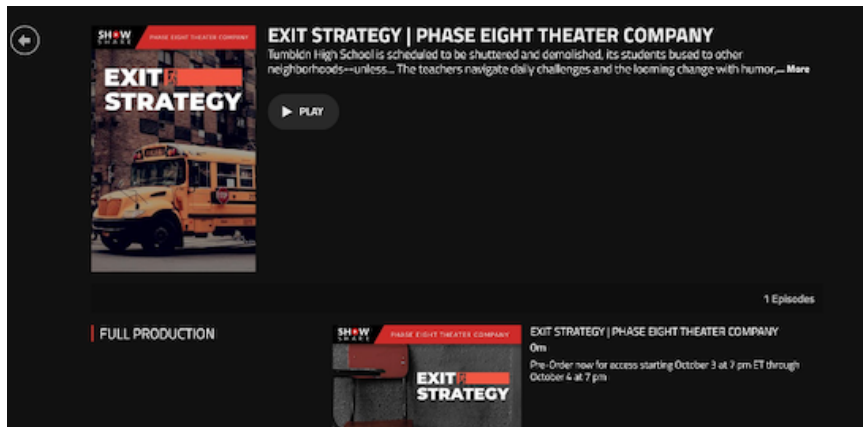

Regards,

Mr. Boddy

Broadway On Demand Purchase + Viewing Instructions for an On Demand Event

PURCHASING YOUR STREAM

STEP 1: Locate the production you want to purchase

Click <https://www.broadwayondemand.com/series/WxXMasPOlrfs-clue-high-school-edition--grandview-heights-high-school> to be taken directly to the event show page. It should look something like this: