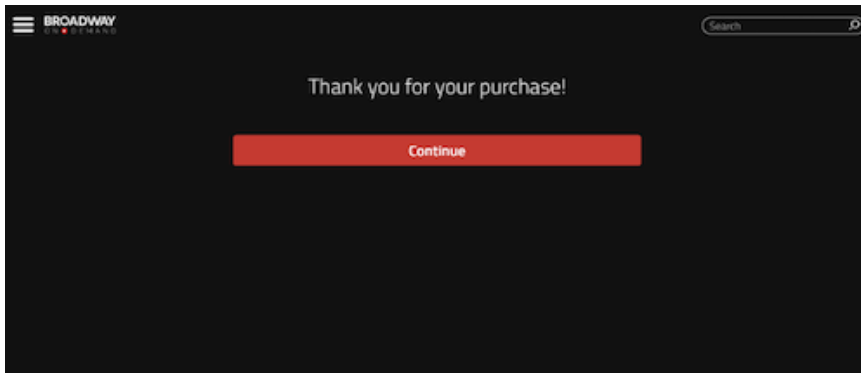

Congratulations! You've completed your purchase and now are ready for the show!

WATCHING THE SHOW

STEP 1: Navigate to the Production Show Page

Click <https://www.broadwayondemand.com/series/WxXMasPOlrfs-clue-high-school-edition--grandview-heights-high-school> to be taken directly to the event show page. (Hint: this is the same link you clicked to purchase the event)

If you haven't done so already, you will be prompted to log in to your account. When the event becomes available, click "play" and the production will begin playing.