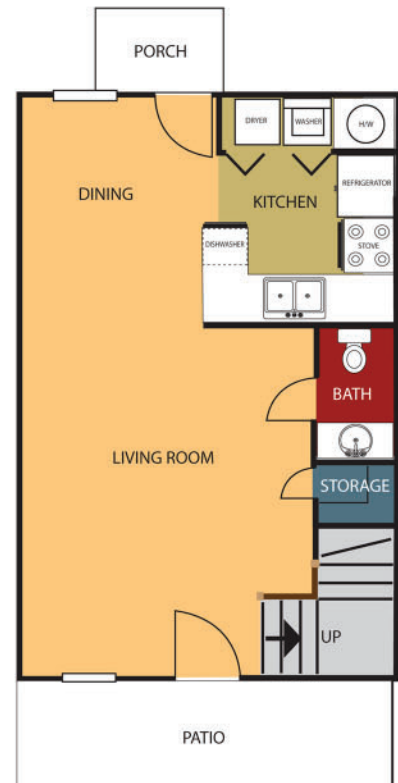

Angela Park

2 BD / 1.5 BA TOWNHOMES

Conveniently located off
Three Rivers Rd, Orange
Grove- minutes from Cross-
roads Shopping Center
Easy access to I-10 and
Hwy 49

1,008 Sq. Ft.
Bar/dining area
Appliances
Washer/dryer hookups
Ceiling fans

Floor Plan

For a personal tour, call

228-806-5576

helpme@signaturegulfoast.com