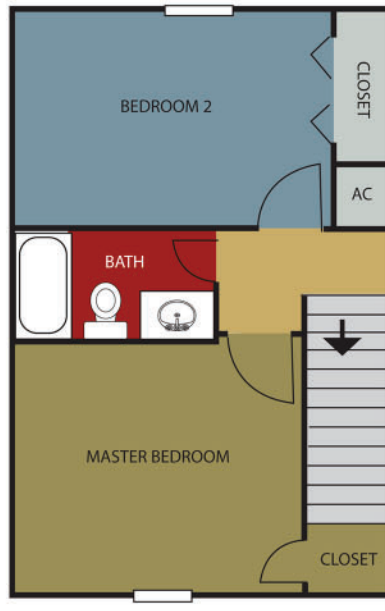

Angela Park

2 BD / 1.5 BA TOWNHOMES

Conveniently located off
Three Rivers Rd, Orange
Grove- minutes from Cross-
roads Shopping Center
Easy access to I-10 and
Hwy 49

1,008 Sq. Ft.
Bar/dining area
Appliances
Washer/dryer hookups
Ceiling fans

Floor Plan

For a personal tour, call

228-806-5576

helpme@signaturegulfoast.com