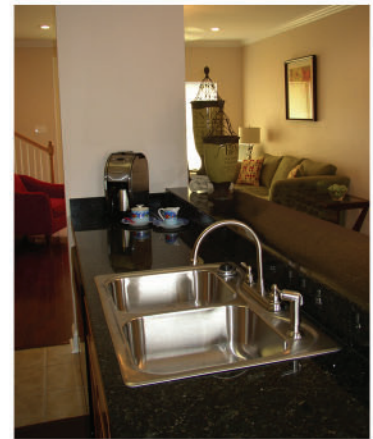

For a personal tour, call
228-806-5576

helpme@signaturegulfoast.com