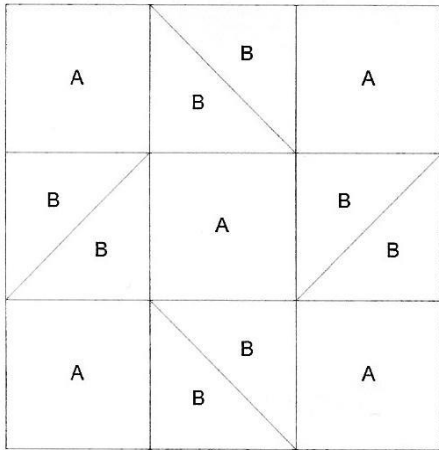

Friendship Star

Key Block (27/100 actual size)

Cutting Diagrams

Background – White on White

Star – Quilter's Choice of Fabric