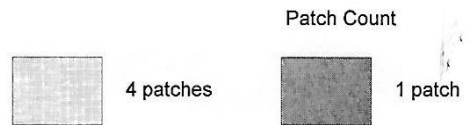

Friendship Star

Key Block (27/100 actual size)

Cutting Diagrams

Background – White on White

Star – Quilter's Choice of Fabric