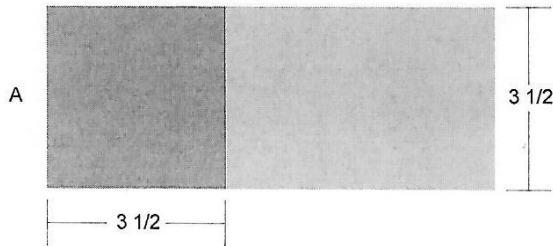

Friendship Star

Key Block (27/100 actual size)

Cutting Diagrams

Background – White on White

Star – Quilter's Choice of Fabric