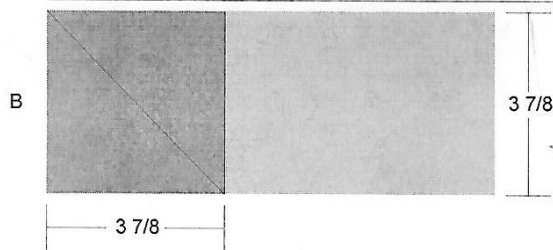

Friendship Star

Key Block (27/100 actual size)

Cutting Diagrams

Background – White on White

Star – Quilter's Choice of Fabric