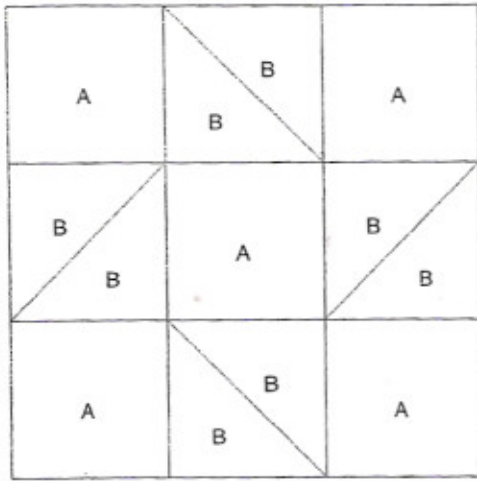

Friendship Star  
 Pattern for 9.00x9.00 block  
 Key Block (27/100 actual size)

*background white or offwhite*

Cutting Diagrams

Patch Count

4 patches

1 patch

2 patches

*2*

2 patches

*2*

From time to time, Hearts and Hands/ECA Quilter's Guild will make a quilt for a member who has moved away or who needs our version of loving care & support.

We had adopted the 9" friendship star for these quilts, done in different colors, depending on the likes of the recipient or the situation.