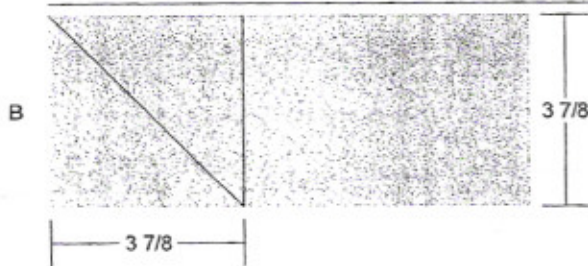

Friendship Star  
 Pattern for 9.00x9.00 block  
 Key Block (27/100 actual size)

*background white or offwhite*

Cutting Diagrams

Patch Count

4 patches

1 patch

2 patches

*2*

2 patches

*2*

From time to time, Hearts and Hands/ECA Quilter's Guild will make a quilt for a member who has moved away or who needs our version of loving care & support.

We had adopted the 9" friendship star for these quilts, done in different colors, depending on the likes of the recipient or the situation.