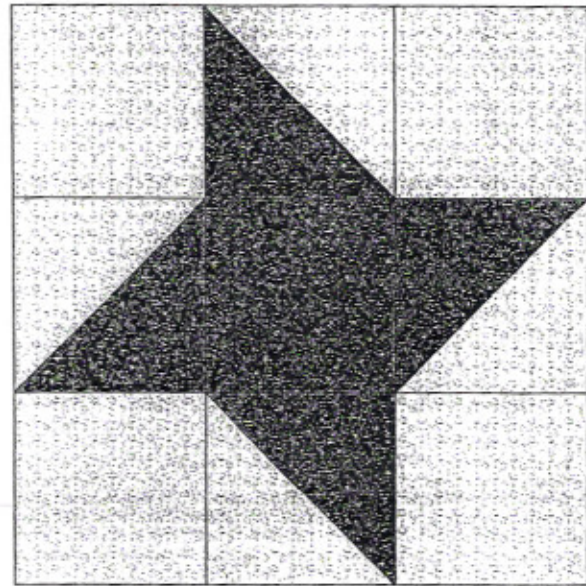

Friendship Star  
 Pattern for 9.00x9.00 block  
 Key Block (27/100 actual size)

*background white or offwhite*

Cutting Diagrams

Patch Count

4 patches

1 patch

2 patches

*2*

2 patches

*2*

From time to time, Hearts and Hands/ECA Quilter's Guild will make a quilt for a member who has moved away or who needs our version of loving care & support.

We had adopted the 9" friendship star for these quilts, done in different colors, depending on the likes of the recipient or the situation.