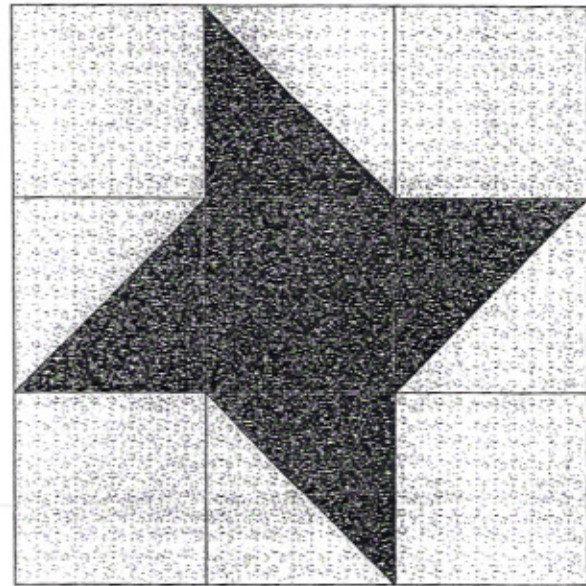

Friendship Star
 Pattern for 9.00x9.00 block
 Key Block (27/100 actual size)

background white or offwhite

Cutting Diagrams

Patch Count

4 patches

1 patch

2 patches

2

2 patches

2

From time to time, Hearts and Hands/ECA Quilter's Guild will make a quilt for a member who has moved away or who needs our version of loving care & support.

We had adopted the 9" friendship star for these quilts, done in different colors, depending on the likes of the recipient or the situation.