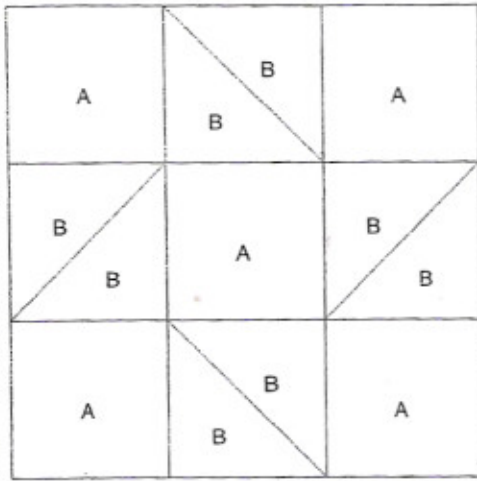

Friendship Star
 Pattern for 9.00x9.00 block
 Key Block (27/100 actual size)

background white or offwhite

Cutting Diagrams

Patch Count

4 patches

1 patch

2 patches

2

2 patches

2

From time to time, Hearts and Hands/ECA Quilter's Guild will make a quilt for a member who has moved away or who needs our version of loving care & support.

We had adopted the 9" friendship star for these quilts, done in different colors, depending on the likes of the recipient or the situation.