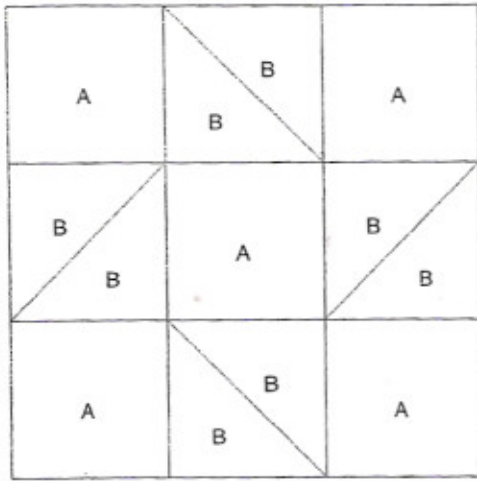

Friendship Star  
 Pattern for 9.00x9.00 block  
 Key Block (27/100 actual size)

*background white or offwhite*

Cutting Diagrams

Patch Count

From time to time, Hearts and Hands/ECA Quilter's Guild will make a quilt for a member who has moved away or who needs our version of loving care & support.

We had adopted the 9" friendship star for these quilts, done in different colors, depending on the likes of the recipient or the situation.

Please keep this pattern so you'll have it for these quilts.