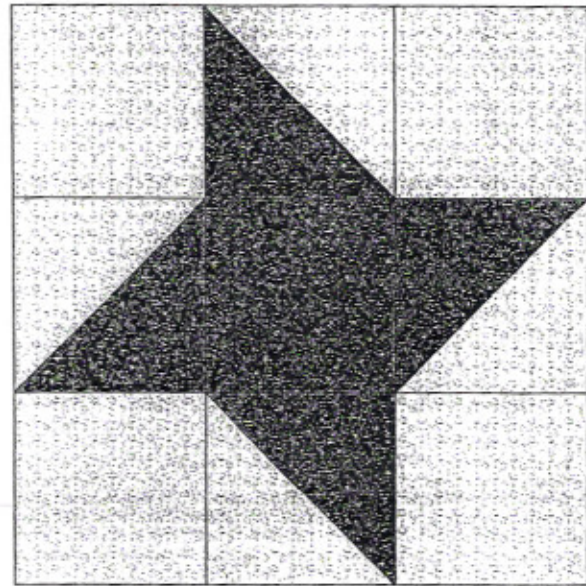

Friendship Star  
 Pattern for 9.00x9.00 block  
 Key Block (27/100 actual size)

*background white or offwhite*

Cutting Diagrams

Patch Count

From time to time, Hearts and Hands/ECA Quilter's Guild will make a quilt for a member who has moved away or who needs our version of loving care & support.

We had adopted the 9" friendship star for these quilts, done in different colors, depending on the likes of the recipient or the situation.

Please keep this pattern so you'll have it for these quilts.