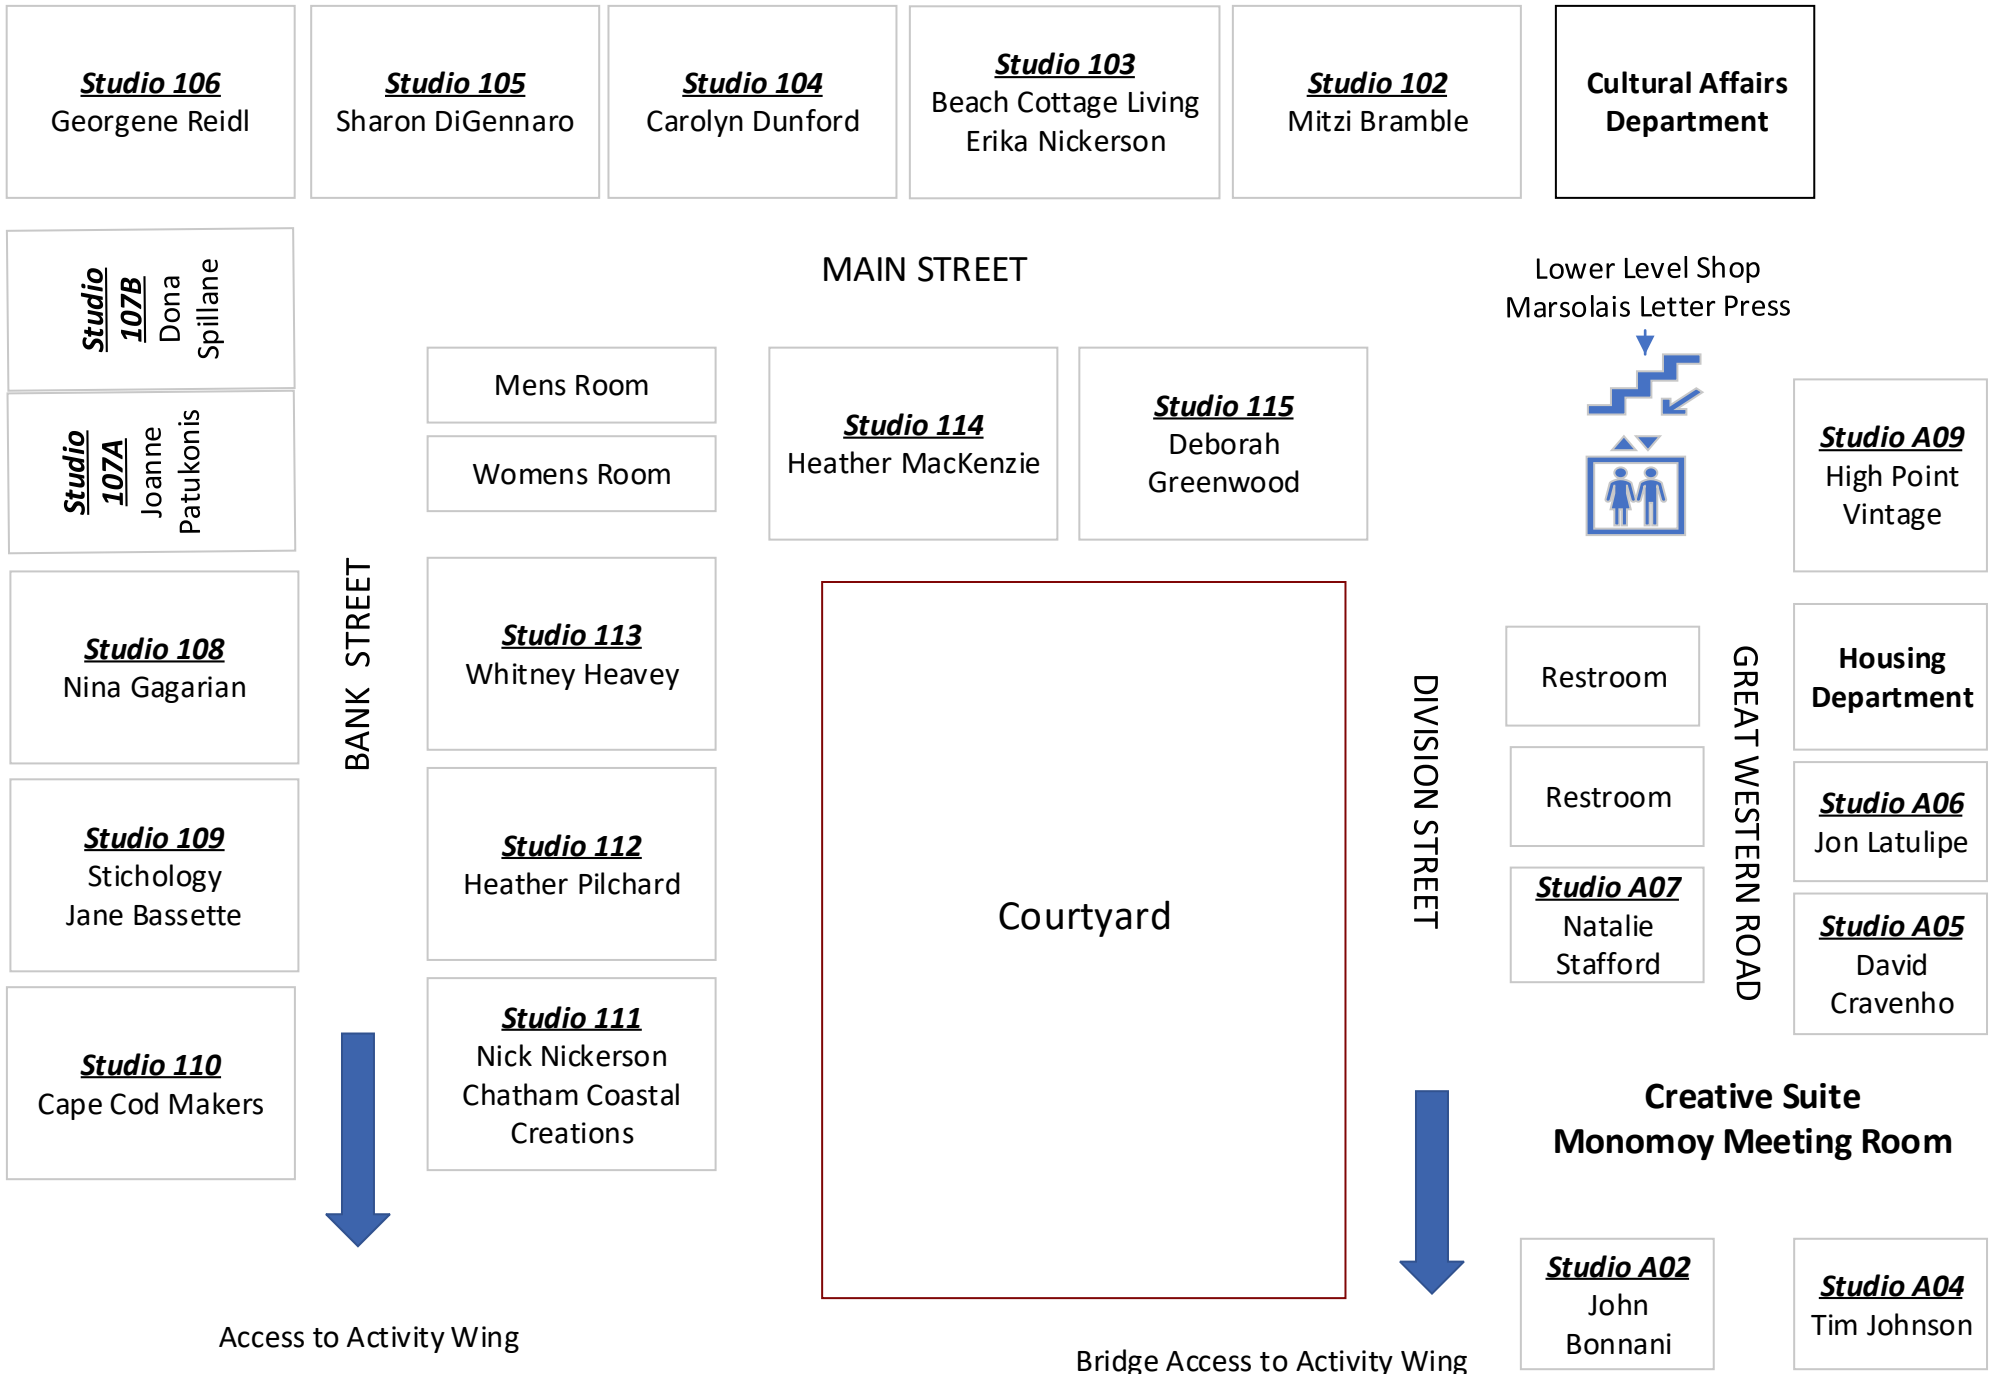

First Floor Directory

Second Floor Directory

<u>Studio 205</u> Bernadette Waystack	<u>Studio 204</u> Roe Osborn	<u>Studio 203</u> Nettie B. By the Sea	<u>Studio 202B</u> CJ Conrad	<u>Studio 202A</u> Anne Morse	<u>Studio 201</u> Anne Flash
--	--	--	--	--	--

QUEEN ANNE ROAD

<u>Studio 206C</u> Alla Zbinovsky	Mens Room	<u>Studio 213</u> Ellen Davies	<u>Studio 214</u> Gail Hickey	<u>Studio 215</u> Martha Little Fuentes
<u>Studio 206B</u> Patricia Thomas	Womens Room			

Library Multipurpose <u>Allen Harbor Meeting Room</u>
--

Stairs Access to Activity Wing

Activity Wing

Access to First Floor Studios

Gym Lobby & Locker rooms

Green Room

Restrooms

Gymnasium

Auditorium

Bridge
Access from Creative Suite

Main Lobby Entrance

Cafeteria
Multipurpose

**Wychmere Harbor
Meeting Room**

Wychmere
Lounge