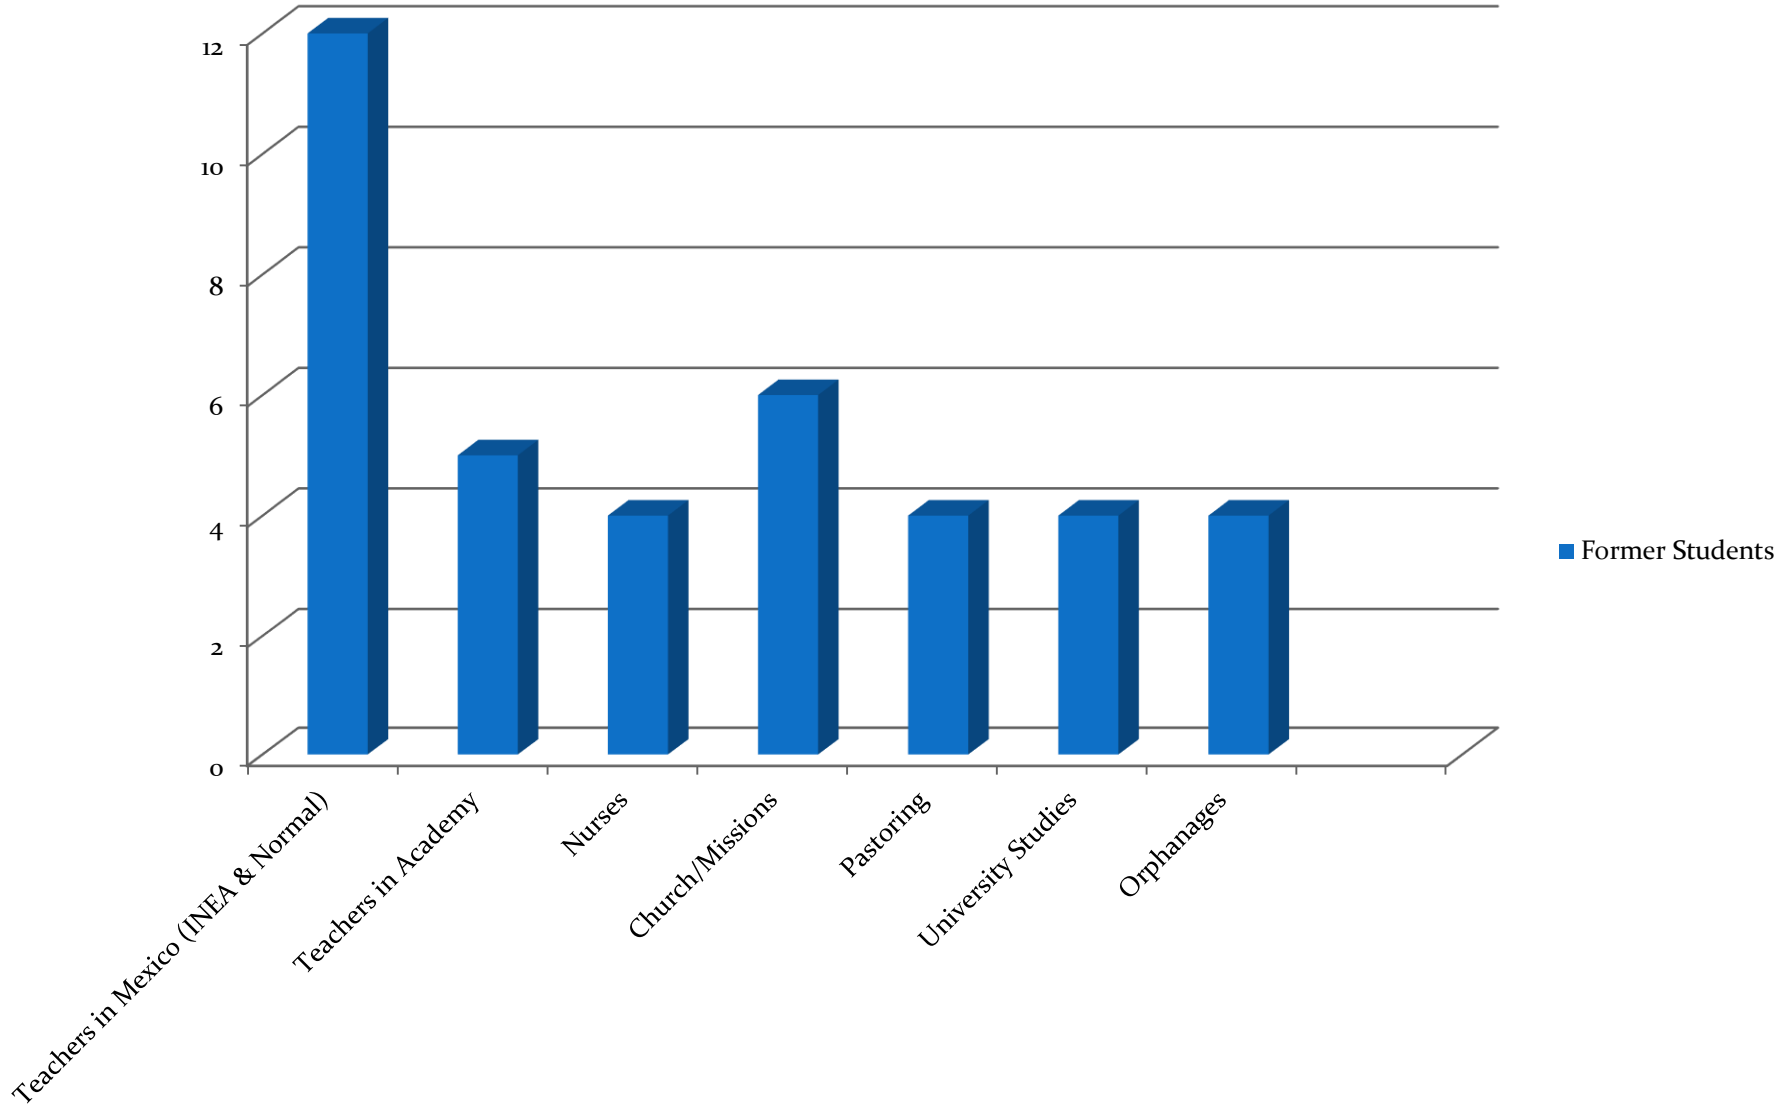

Former Students