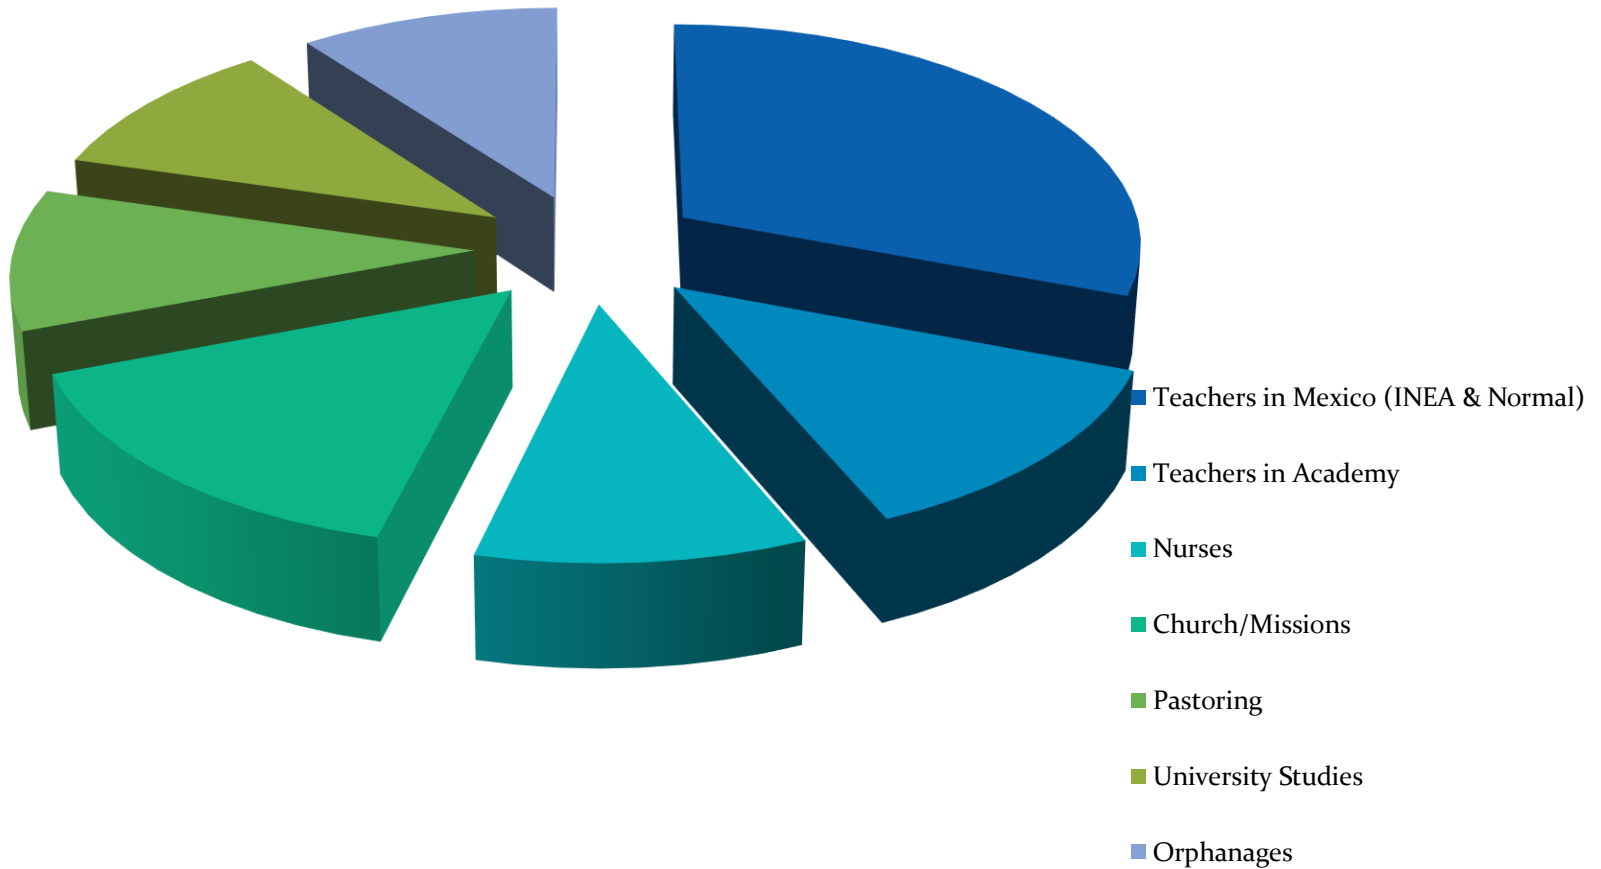

Former Students