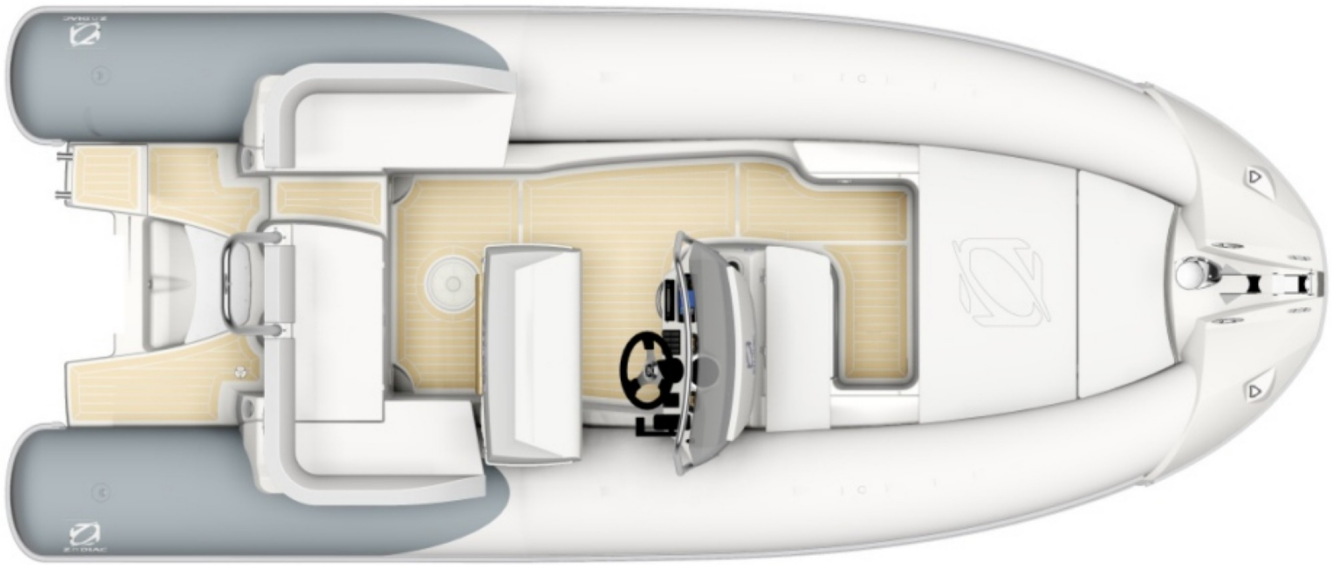

DESIGN

A unique and avant-garde line: the expression of the innovative talent of Zodiac Nautic. Pure jewel of the seas, is N - ZO the perfect synthesis between the know-how of the RIB global leader and the purity of the Italian design by Vittorio Garroni, S-tube, rigid nose.

COMFORT

The generous height of the freeboards, thanks to the size of the tubes and the specific structure of the hull, transforms the cockpit in a "cocoon" for its passengers.

ERGONOMICS

The new N - ZO are pleasure boats, to share. A special attention has been paid to the passengers' comfort, in navigation and at mooring, thanks to an optimized space on board. The development of the deck plan has been designed to facilitate and secure travel aboard.

TECHNICAL FEATURES

OVERALL LENGTH (m-ft)	5.99	NUMBER OF WATERTIGHT COMPARTMENTS	6
INSIDE LENGTH (m-ft)	5.03	SHAFT	XL
OVERALL BEAM (m-ft)	2.54	MAXIMUM ALLOWED POWER (HP)	150
INSIDE BEAM (m-ft)	1.3	MAX. ALLOWED ENGINE WEIGHT (Kg-Lbs)	234
TUBE DIAMETER (m-ft)	0.6	HULL LENGTH (m - ft)	5.75
WEIGHT (Kg-Lbs)	930	HULL WIDTH (m - ft)	1.81
NUMBER OF PASSENGERS (CAT. C)	12	HULL HEIGHT (m - ft)	2.07
MAXIMUM PAYLOAD (CAT. C) (Kg-Lbs)	1262	DEADRISE	22°

VERSIONS

N-ZO 600 NEO white/grey

STANDARD EQUIPMENT

HULL & DECK: 4 cleats, Aft swimming platform, Built-in fuel tank 212L, Large storage compartment, Self bailing cockpit, 1 Bow D ring.

COMFORT: Hydraulic steering, Leaning post with 12V plug and folding table.