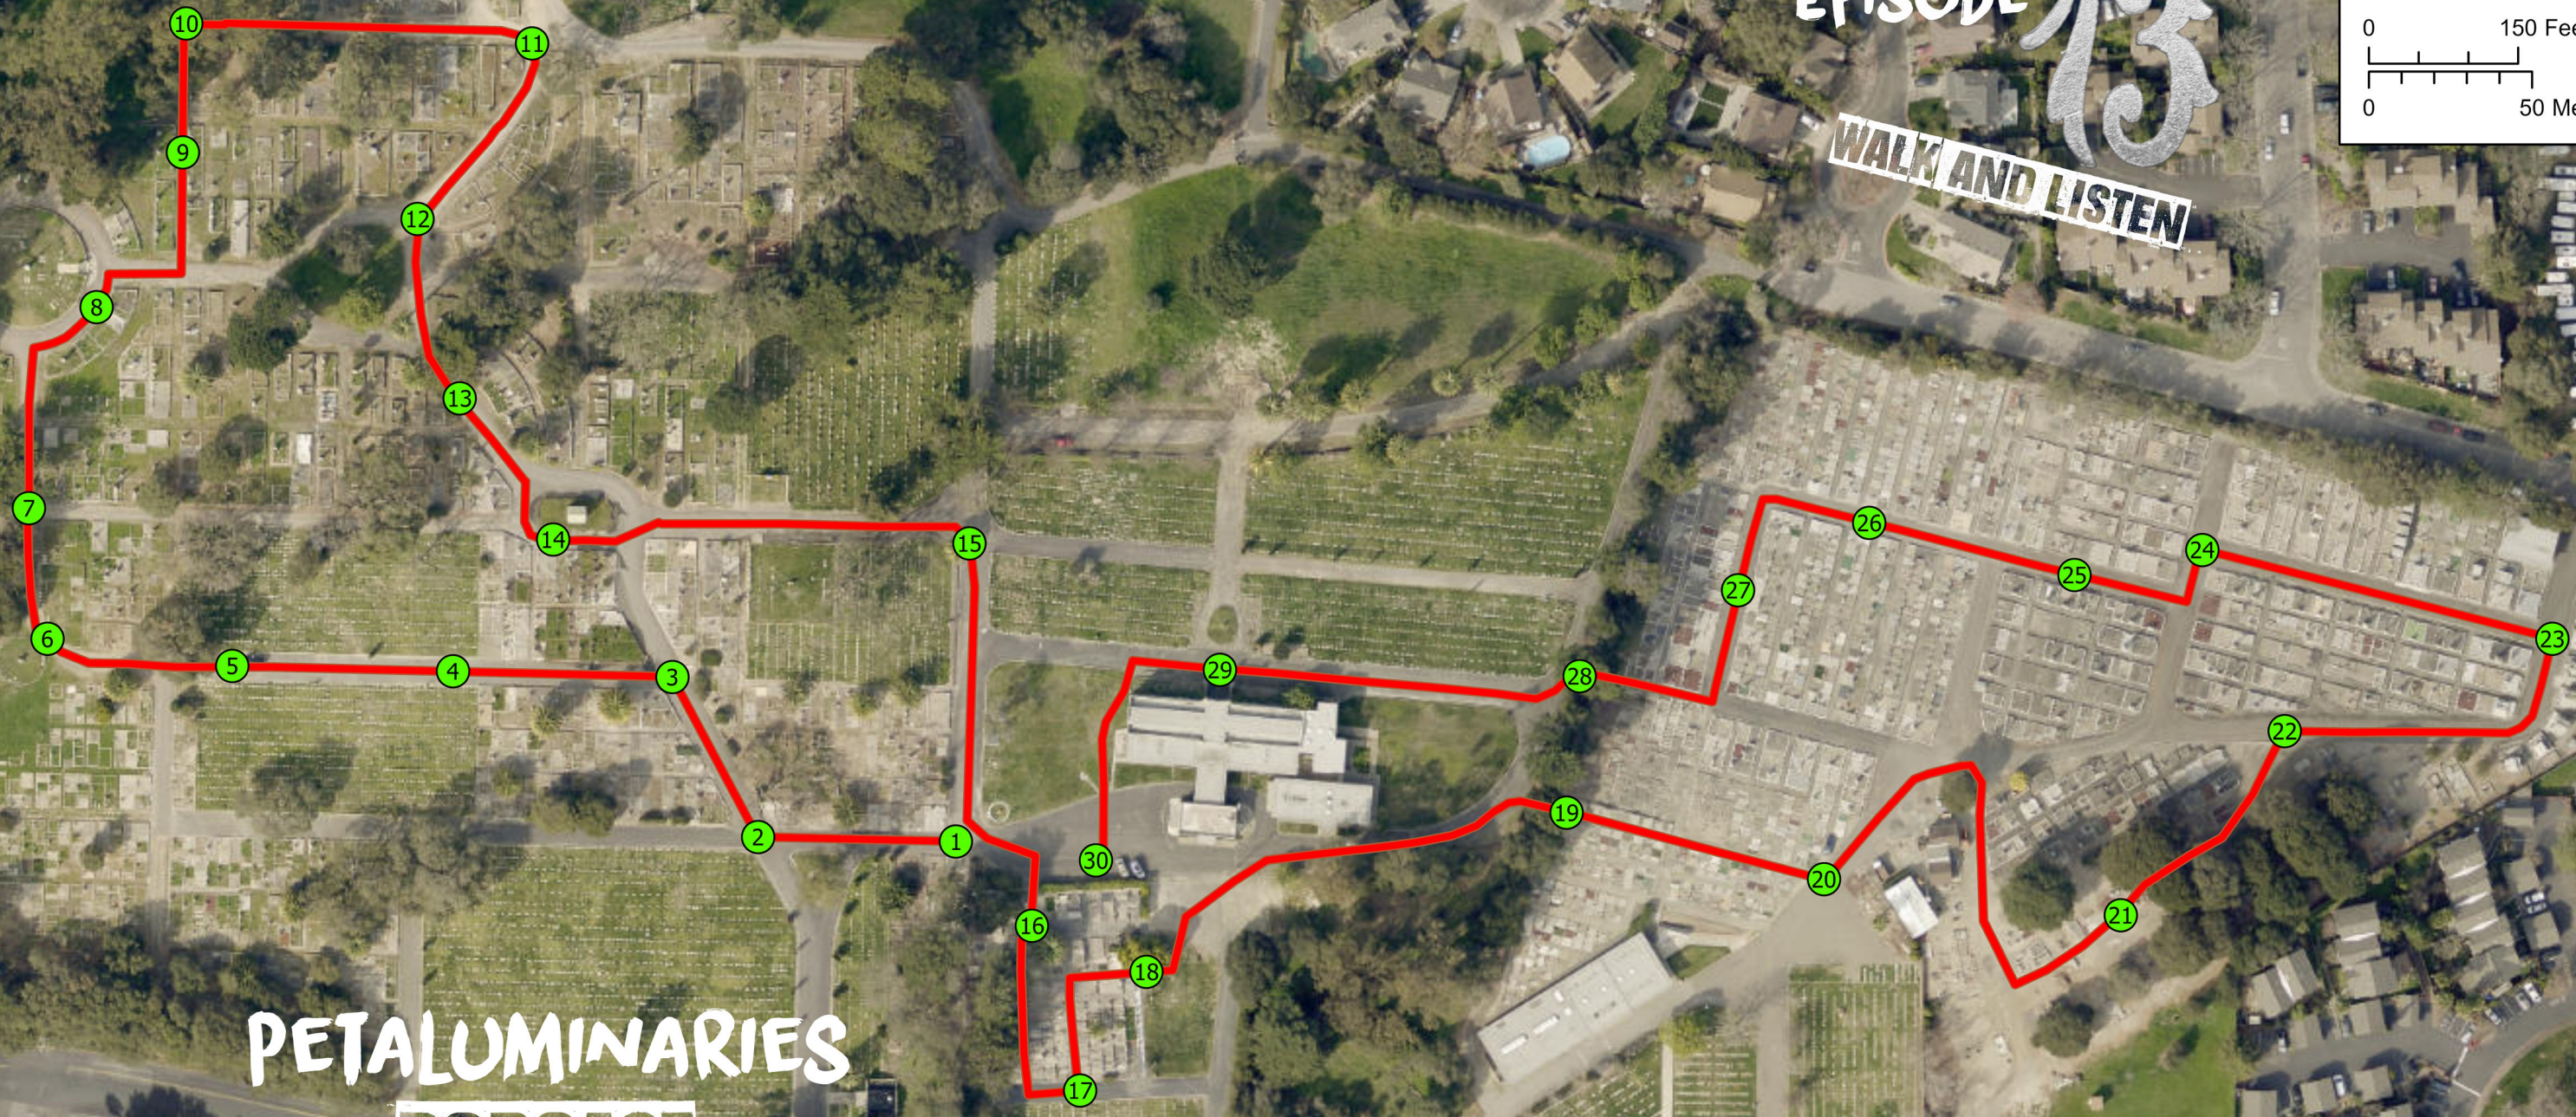

MOURNING MIC DROP

EPISODE 13

WALK AND LISTEN

A compass rose showing cardinal directions (N, S, E, W) and a scale bar. The scale bar has two units: 0 to 150 Feet and 0 to 50 Meters.

PETALUMINARIES
PODCAST

WWW.PETALUMINARIES.XYZ