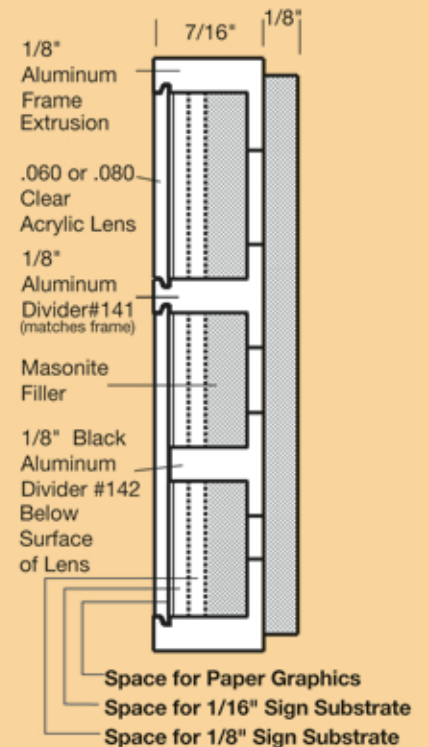

DOOR OR WALL

140 Square Corner
940 Round Corner
3/8" inside radius

DESK

141 Square Corner
941 Round Corner
3/8" inside radius

Net price is calculated by multiplying the perimeter inch price by the total perimeter inches of the frame.

Example: Part #140 2" x 8" = 2 + 8 + 2 + 8 = 20 perimeter inches.

20 perimeter inches x price per perimeter inch = Net Price

LENSES

Lenses are made of a semi-flexible .060" or .080" non glare acrylic designed with tabs that snap the lens securely into the frame. Lenses snap out by the use of a suction cup. Maximum lens size is 200 square inches.

Net price of lenses is calculated by total square inches.

Add frame cost and lens cost together. Treat frame and lens as one unit for quantity discount.

HOLES BY REQUEST ONLY

Please specify part number, inside dimension, inside depth, and color. Prices are for frames up to 100 perimeter inches. Please request quote for larger frames.

All holders and frames can be combined for quantity discounts.

See price list for current pricing and quantity discounts.