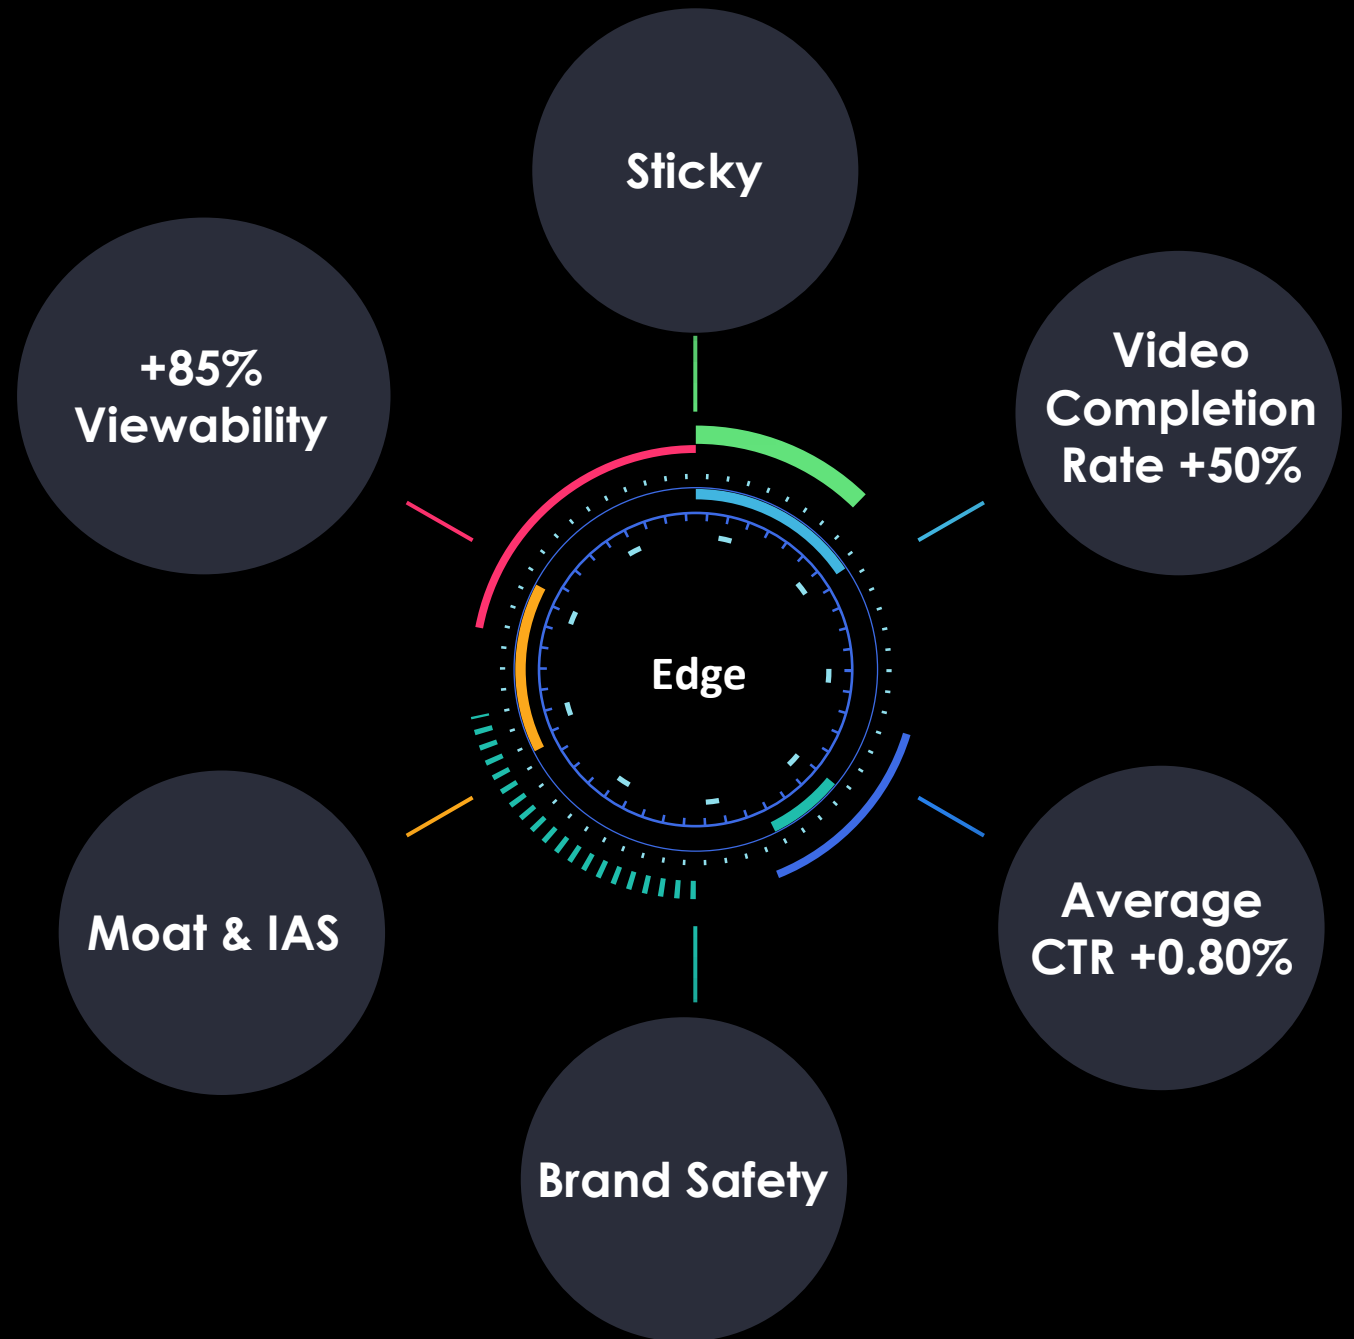

IDEA NETWORK.

A FULL SERVICE STRATEGY & BRANDING AGENCY

Edge - KSA Partnership

Programmatic Advertising

Programmatic advertising is an advertising channel to automatically buy and optimize digital campaigns, rather than buying directly from publishers, Ensuring brand safety and enabling targeting capabilities.

Why **Edge** Solution?

- 1- Highest Viewability rates above +85%
- 2- High Video Completion rate +50%
- 3- Average CTR Level +0.80%
- 4- Variety of Options (Display & Video)
- 5- AutoPlay Sticky Video Slider
- 6- Video duration up to 30 Sec.