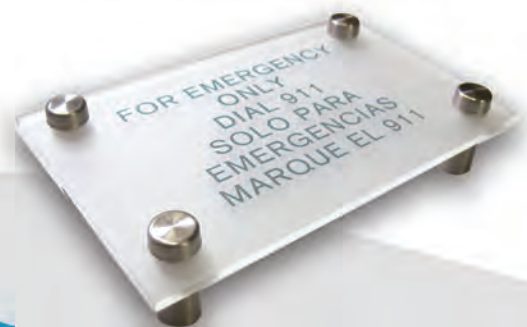

Custom Sizes Available

Huron Plus
2 layer signs available

1/4" Thick P95 Acrylic
1/32" Raised Lettering
With Raster Braille

Check Color Page For All Paint Color Options*

Sign Type	H"xW"
Large Restroom	8"x8"
Small Restroom	8"x6"
Large Room ID	8"x6"
Small Room ID	4"x8"
Unit Number	3"x6"

Custom Sizes Available

Higgins
with standoffs available

Michigan Plus

High Pressure Laminate
1/32" Raised Lettering
With Raster Braille

Sign Type	H"xW"
Large Restroom	8"x8"
Small Restroom	8"x6"
Large Room ID	8"x6"
Small Room ID	4"x8"
Unit Number	3"x6"