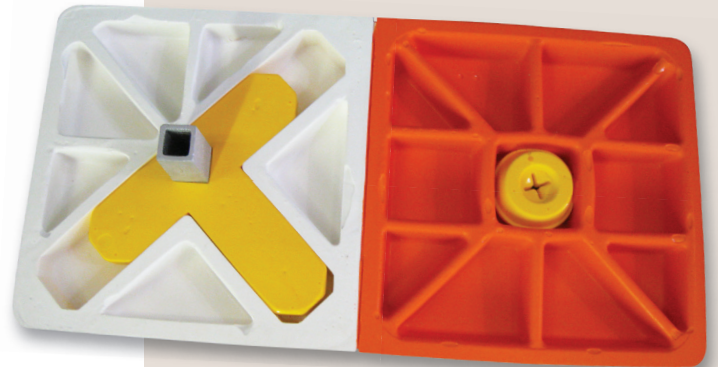

## C Series Convertible Bases

Soft Touch "Progressive Release" bases are molded from durable cut resistant polyurethane. Made in the USA, all of our bases are designed to flex and absorb energy as a player slides into the base. In the case of uncontrolled slides, the "Progressive Release" action allows the base to flex until enough force is applied to "pop" the base free from the mount, unlike any stationary base. Proven over 15 years of play, "Progressive Release" bases out-perform standard bases. Soft Touch bases are fully warranted against failure due to defective materials for one full year.

### Product Information

Already have a mounting system in place? No problem! Soft Touch Convertible bases are created specifically for you. This system allows you to use our state-of-the-art bases with an existing 1" stake or a 1 1/2" sleeve mounting system. Soft Touch Convertible bases are ideal for fields with existing mounts or using Soft Touch bases at multiple field complexes. As with all Soft Touch bases, the "Progressive Release" design provides the ultimate in safety.

15" bases with convertible tee  
Soft Touch Order#: C15

Convertible double first base, convertible tee, spike down disk and spike  
Soft Touch Order #: C15DBL

With the Soft Touch® double first base, both fielder and runner have their own base, to reduce the chance of collision.