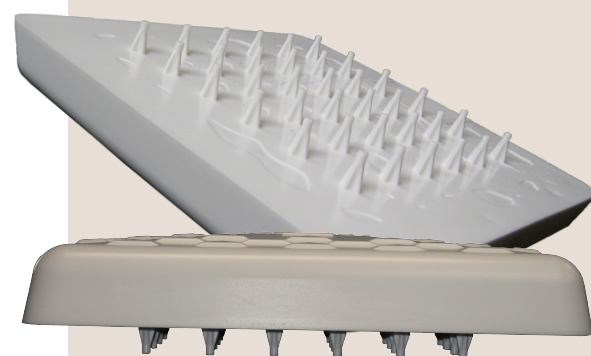

Soft Touch® Bases

T Series Soft Touch® for Turf

Soft Touch® bases are molded from durable cut resistant polyurethane. Made in the USA, our bases are designed to flex and absorb as a player slides into base. When enough force is applied, as in the case of uncontrolled slides, the base will release from the turf - minimizing the potential for player injuries. Proven over 20 years of play, Soft Touch® bases outperform standard bases and are fully warranted against failure due to defective materials for one full year.

Product Information

Soft Touch® for Turf is designed for use on synthetic playing fields. Our unique design requires no mounting system and sits securely on the synthetic turf. Easy to install, Soft Touch® for Turf can remain in-ground year round or set up for game-time.

15" x 15" x 2 1/2"
Soft Touch® Order #: T1500

ORDER NUMBER	DESCRIPTION	IMAGES
T1500	3 - 15" bases	
T15	1 - 15" base	

MADE IN THE USA

Warning: Sliding into a base represents a clear danger. All players must be advised of this hazard and properly trained in sliding technique.