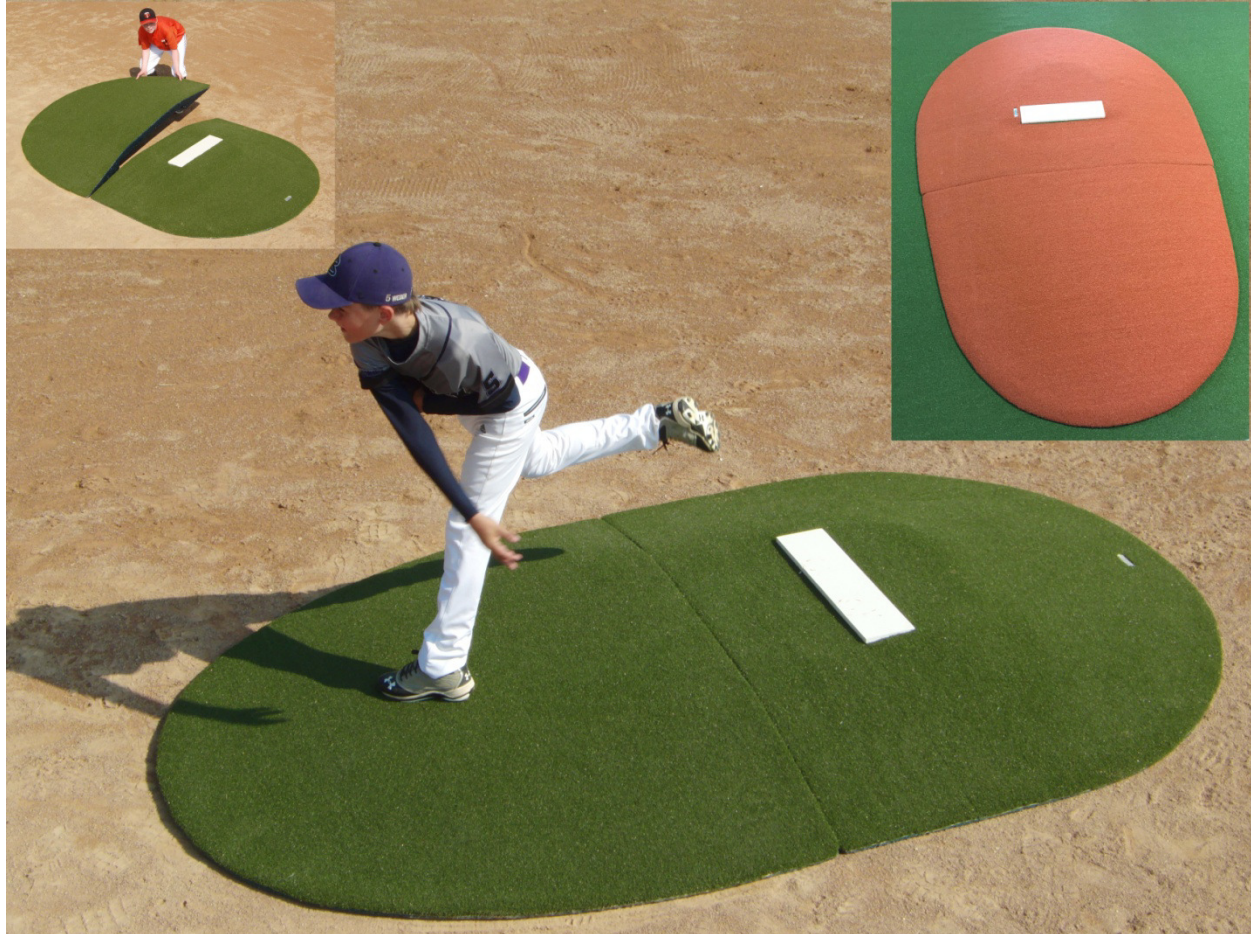

DH Athletics LLC

P.O . Box 2204 Mankato, MN 56002

507-327-8173

dave@dhathletics.com

www.dhathletics.com

TWO PIECE FULL LENGTH GAME MOUNDS

The lightest, most durable game mounds on the market **JUST GOT LIGHTER!** Now available **in two piece design!** These mounds give the pitcher the feel of a regulation mound, while also allowing field crews the ability to move it with ease. Each mound is designed with a full body, high performance poly protected resilient core with fiberglass reinforcement giving the pitcher a solid, no bounce, yet cushioned mound that reduces knee and ankle strain. Mounds are covered with the highest quality nylon AstroTurf® available in Clay or Green colors. Our simulated rubbers last ten times as long and have a hidden wear pad underneath the turf immediately in front of the rubber. Built with gentle slopes and tapered edges to give the pitcher the highest level of comfort. Two Piece Full Length Game Mounds are available in 8" and 10" sizes.

SALE PRICE GOOD ONLY AT DH ATHLETICS Contact us: dave@dhathletics.com

DH Athletics LLC

P.O . Box 2204 Mankato, MN 56002

507-327-8173

dave@dhathletics.com

www.dhathletics.com

FULL LENGTH GAME MOUNDS

The lightest, most durable game mounds on the market. These mounds give the pitcher the feel of a regulation mound, while also allowing field crews the ability to move it with ease. Each mound is designed with a full body, high performance poly protected resilient core with fiberglass reinforcement for a solid, no bounce, yet cushioned mound that reduces knee and ankle strain. Mounds are covered with the highest quality nylon AstroTurf® available in Clay or Green colors. Our simulated rubbers last ten times as long and also have a hidden wear pad underneath the turf immediately in front of the rubber. Built with gentle slopes and tapered edges to give the pitcher the highest level of comfort. Full length Game Mounds are available in 6", 8", and 10" sizes to meet every age level.