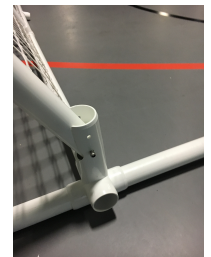

TechnoTip™ allows panels to fall flat