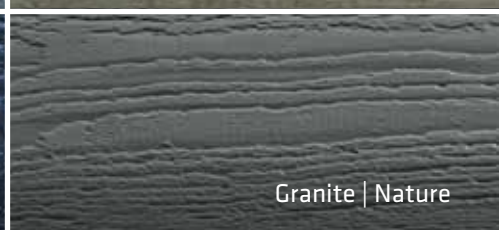

Mist Grey | Classic

Sand | Nature

Yellowstone | Nature

Coastline | Nature

Cedar | Inspiration

Sierra | Nature

River Rock | Classic

Country Red | Inspiration

Walnut | Nature

Sandalwood | Nature

Scotia Blue | Inspiration

Acadia | Nature

Khaki | Classic

Midnight Blue | Inspiration

Granite | Nature

Barista | Nature

{ Beauty That's Built to Last }

LP sets the standard in prefinished siding with an advanced multi-coat, heat-cured finish for durable beauty. With 21 colours and endless styles from which to choose, it's easy to find the perfect match. Be proud of your home – experience the lasting quality and unmatched look that only comes from CanExel® prefinished siding.