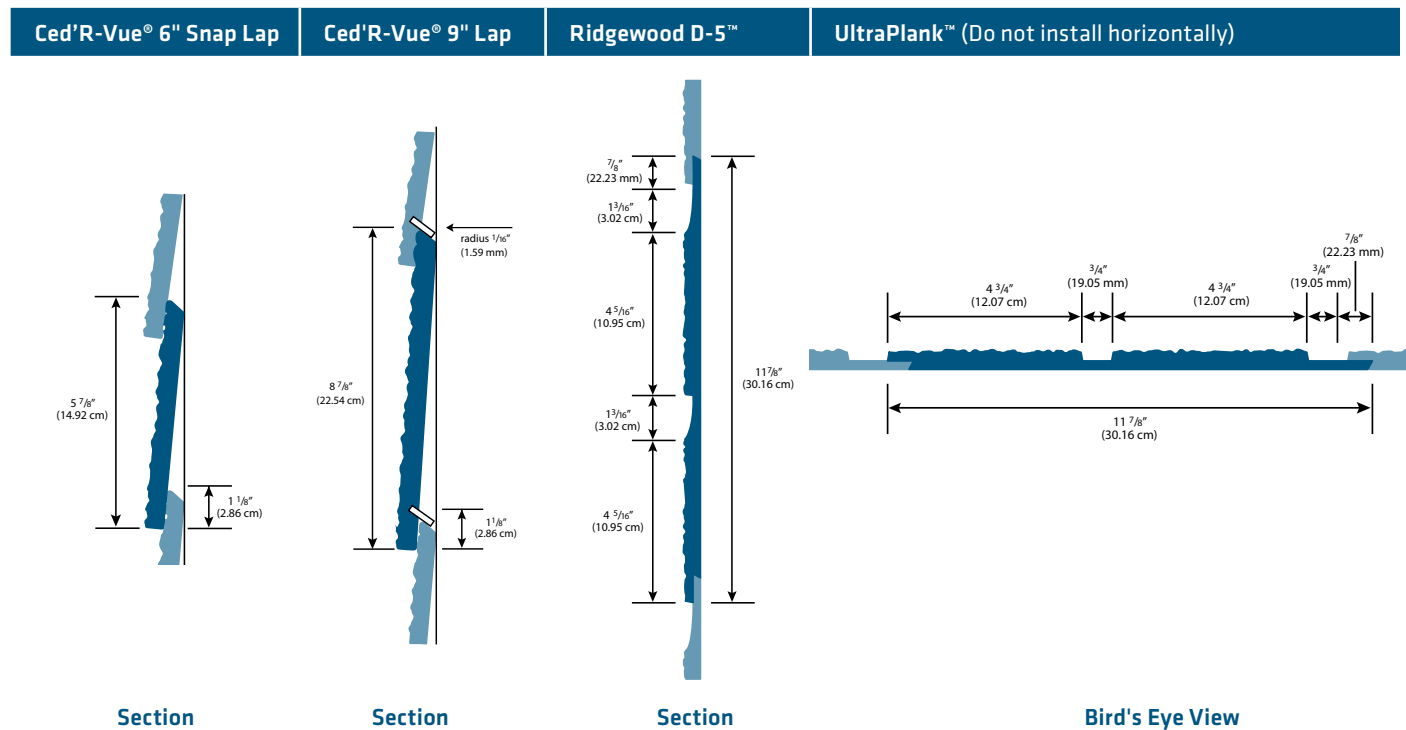

The LP CanExel System

Length	Nominal Width	Nominal Thickness
Ced'R-Vue® 6" Snap Lap		
12 ft. (3.66 m)	6 in. (15.24 cm)	3/8 in. (9.53 mm)
Ced'R-Vue® 9" Lap		
12 ft. (3.66 m)	9 in. (22.86 cm)	3/8 in. (9.53 mm)
Ridgewood D-5™		
12 ft. (3.66 m)	12 in. (30.48 cm)	7/16 in. (11.11 mm)
UltraPlank™		
12 ft. (3.66 m)	12 in. (30.48 cm)	7/16 in. (11.11 mm)