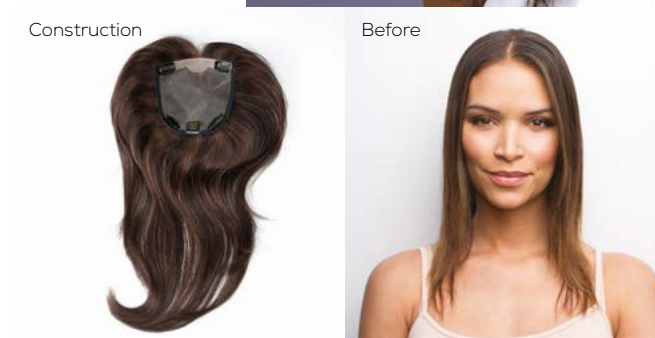

HAIRPIECES & ENHANCERS

FRINGE FLAIR

SPECIFICATION

Weight	Fringe	Crown
10g	4.5" (11.5cm)	8" (20.5cm)
	Base Width 0.75" (1cm)	Base Length 5" (12cm)

AVAILABLE COLOURS

- | | |
|---|--|
| Blondes
Gold Blonde
Harvest Gold
Spring Honey | Brunettes
Cappuccino
Dark Chocolate
Expresso
Ginger Brown
Light Chocolate
Marble Brown
Medium Brown
Toasted Brown |
|---|--|