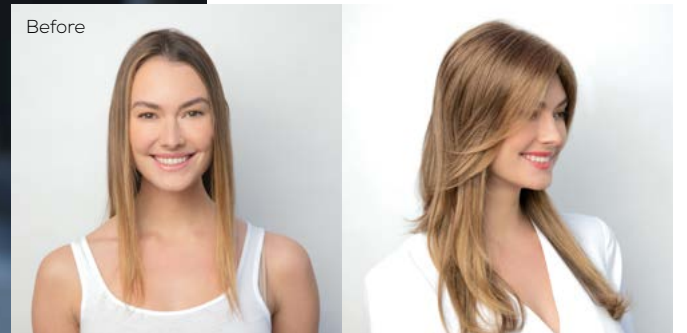

AMORE CHILDREN

KENSLEY

SPECIFICATION

Cap Construction
Lace Front + Lace Part

Weight	Fringe	Crown	Nape
62 g	4.72" (12 cm)	7.48" (19 cm)	1.96" (5 cm)

AVAILABLE COLOURS

- **Brunettes**
  - Cappuccino
  - Golden Brown
  - Light Chocolate
  - Medium Brown
- **Blondes**
  - Creamy Blond
  - Creamy Toffee
  - Mochaccino
  - Spring Honey
  - Sugar Cane
- **Reds**
  - Dark Rust

Please note fringe has been cut

Colour Shown:
Mochaccino

AMORE CHILDREN

MILEY

SPECIFICATION

Weight	Fringe	Crown	Nape
110g	4.5" (11.5cm)	14.5" (37cm)	8.25" (21cm)

AVAILABLE COLOURS

- **Blondes**
  - Creamy Blonde
  - Gold Blonde
  - Spring Honey
- **Hybrant Pastels**
  - Bubblegum-R
- **Brunettes**
  - Cappuccino
  - Golden Brown
  - Medium Brown

Colour Shown:
Bubblegum-R

Colour Shown:
Medium Brown

AMORE CHILDREN

LOGAN

SPECIFICATION

Weight	Fringe	Crown	Nape
62g	5" (12.5cm)	5" (12.5cm)	2" (5cm)

AVAILABLE COLOURS

- **Blondes**
  - Creamy Blonde
  - Gold Blonde
  - Spring Honey
- **Brunettes**
  - Cappuccino
  - Golden Brown
  - Medium Brown

Colour Shown:
Creamy Toffee

HAIRPIECES & ENHANCERS

FLEX TP

SPECIFICATION

Weight	Fringe	Top
34g	12.99 - 14.17" (33 - 36 cm)	16.14" (41cm)

AVAILABLE COLOURS

- **Brunettes**
  - Cappuccino
  - Dark Chocolate
  - Expresso
  - Ginger Brown
  - Marble Brown
  - Medium Brown
  - Toasted Brown
- **Blondes**
  - Creamy Blond
  - Creamy Toffee
  - Mochaccino
  - Spring Honey
- **Grays**
  - Silverstone
- **Hybrant Brunettes**
  - Honey Brown-R

Before