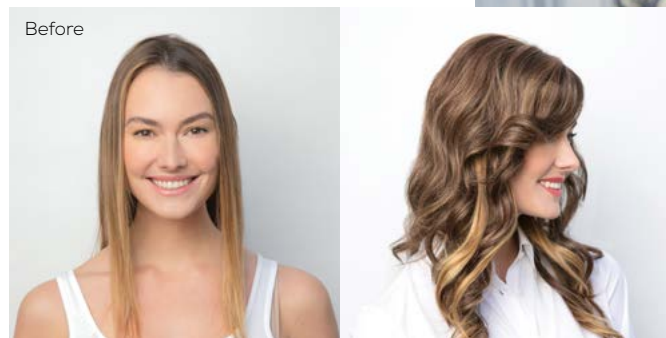

Before

HAIRPIECES & ENHANCERS

LUXE TP

SPECIFICATION

Weight	Fringe	Top
63g	9.44" (24 cm)	16.53" (42 cm)

AVAILABLE COLOURS

- | | |
|--|---|
| Brunettes
Cappuccino
Dark Chocolate
Expresso
Ginger Brown
Medium Brown | Blondes
Creamy Blond
Gold Blond |
| Hybrant Brunettes
Honey Brown-R
Marble Brown-R | Hybrant Blondes
Creamy Toffee-R
Mochaccino-R
Spring Honey-R
Sugar Cane-R |
| | Grays
Silverstone |