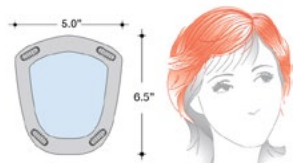

# MEDIUM TP

SPECIFICATION

Cap Construction  
Machine Wefted

<b>Weight</b> 43g	<b>Hair Length</b> 8" (20.5cm)
----------------------	--------------------------------------

AVAILABLE COLOURS

- |   |   |   |                             |
|---|---|---|-----------------------------|
| <b>Brunettes</b><br>Cappucino<br>Dark Chocolate<br>Espresso<br>Ginger Brown<br>Medium Brown | <b>Blondes</b><br>Gold Blonde<br>Harvest Gold<br>Spring Honey | <b>Hybrant Blondes</b><br>Creamy Toffee-R | <b>Grays</b><br>Silverstone |
| <b>Hybrant Brunettes</b><br>Coffee Latte-R<br>Maple Sugar-R                                 |   |   |                             |