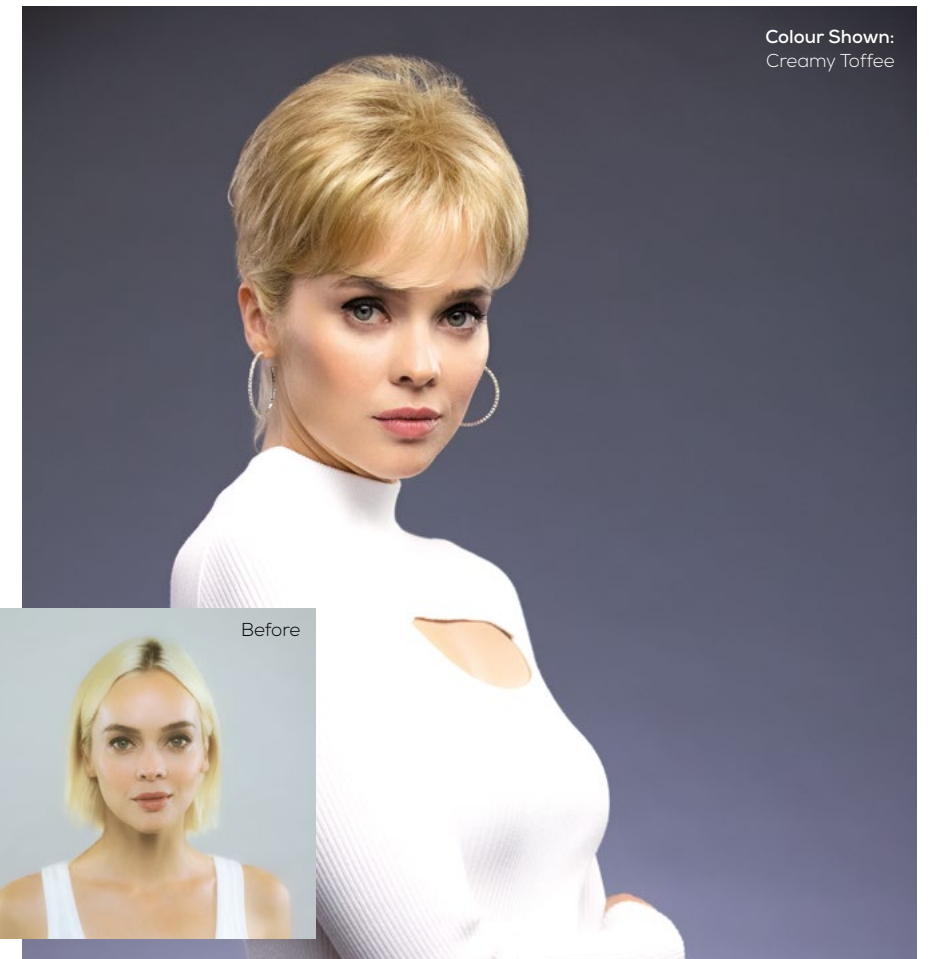

Colour Shown:
Creamy Toffee