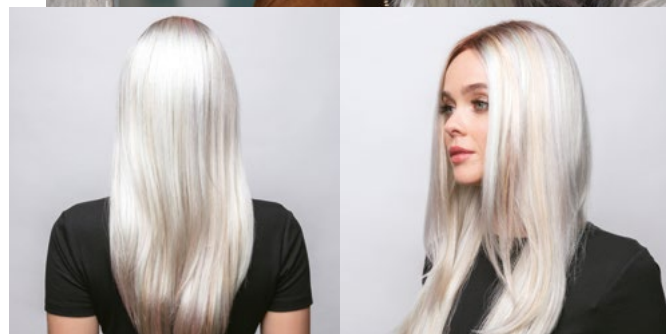

LACE PARTING, LACE FRONT

LAYLA

SPECIFICATION

Cap Construction
Lace Parting w/ Lace Front

Weight	Fringe	Crown	Nape
151g	15.5" (39.4 cm)	17.5" (44.5cm)	13" (33cm)

AVAILABLE COLOURS

Brunettes Caramel Brown Dark Chocolate Ginger Brown Mocha Brown Hybrant Brunettes Honey Brown-R LR Brunettes Marble Brown-LR Milk Tea-LR Hybrant Underlights Honeycomb Brown Blondes Ice Blonde Hybrant Blondes Spring Honey-R Rose Gold-R LR Blondes Creamy Toffee-LR Mochaccino-LR	Melted Tones Melted Marshmallow Melted Sunset Pastels Pastel Blue-R Pastel Pink Pastel Rainbow-LR Hybrant Grays Smoky Grey-R Reds Rusty Red LR Reds Plumberry Jam-LR

LACE PARTING, LACE FRONT

KAI

SPECIFICATION

Cap Construction
Lace Parting w/ Lace Front

Weight	Fringe	Crown	Nape
100g	11" (28cm)	12" (30.5cm)	2.25" (5.7cm)

AVAILABLE COLOURS

Brunettes Caramel Brown* Dark Chocolate Ginger Brown Mocha Brown Hybrant Underlights Honeycomb Brown* LR Brunettes Marble Brown-LR Blondes Ice Blonde Hybrant Blondes Rose Gold-R Spring Honey-R Nutmeg-R LR Blondes Creamy Toffee-LR Mochaccino-LR	Melted Tones Melted Marshmallow Melted Ocean Melted Sunset Pastels Pastel Blue-R Pastel Pink Grays Silverstone LR Reds Crimson-LR Plumberry Jam LR

LACE PARTING, LACE FRONT

LENNOX

SPECIFICATION

Cap Construction
Lace Parting w/ Lace Front

Weight	Fringe	Crown	Nape
181g	13" (33cm)	18" (45.7cm)	16.5" (42cm)

AVAILABLE COLOURS