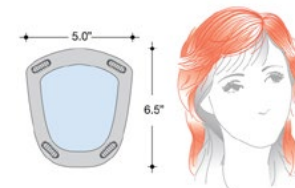

NEW ADDITION

SPECIFICATION

Cap Construction
Machine Wefted

Weight 28g	Fringe 4" (10cm)	Crown 4.5" (11.5cm)

AVAILABLE COLOURS

Brunettes Coffee Latte Dark Chocolate Espresso Ginger Brown Light Chocolate Marble Brown Medium Brown	Blondes Creamy Toffee Gold Blonde Harvest Gold Spring Honey	Grays 60 Silverstone