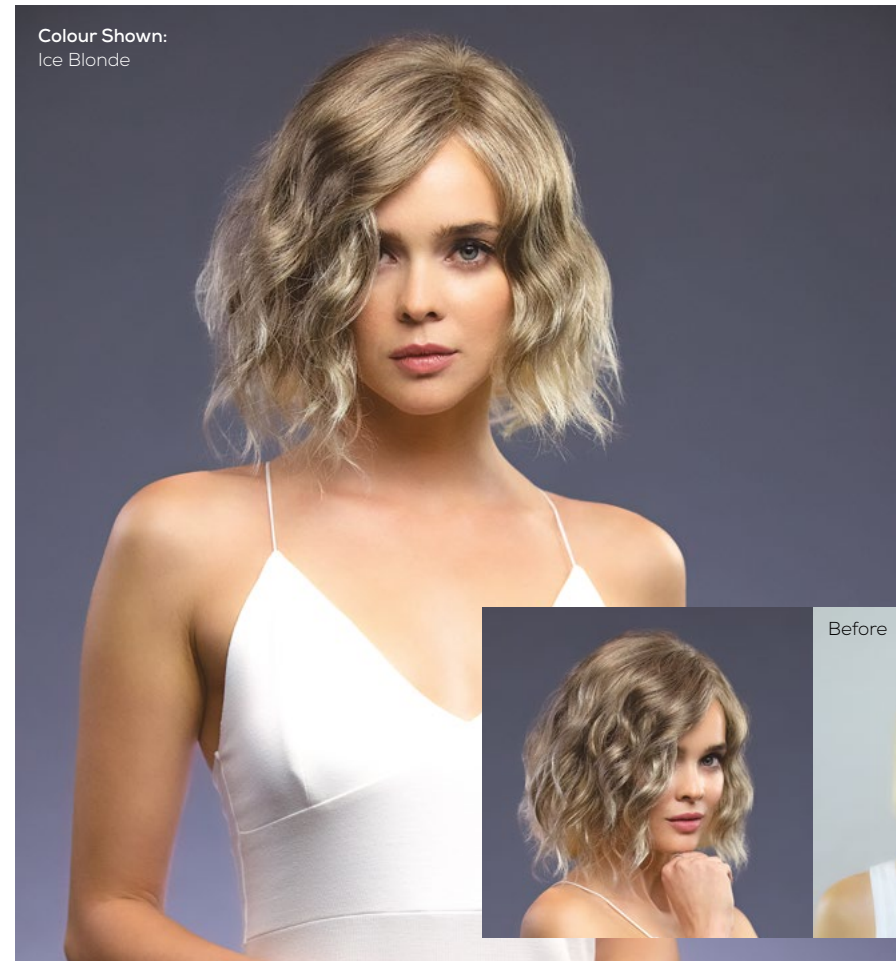

Colour Shown:  
Ice Blonde

HAIR ENHANCERS/TOP PIECES

EVANNA TP

SPECIFICATION

Cap Construction  
Lace Parting w/ Lace Front

Weight	Fringe	Crown	Base
59g	11.5" (29.2cm)	11.5" (29.2cm)	W6.5"x H7.28"

AVAILABLE COLOURS