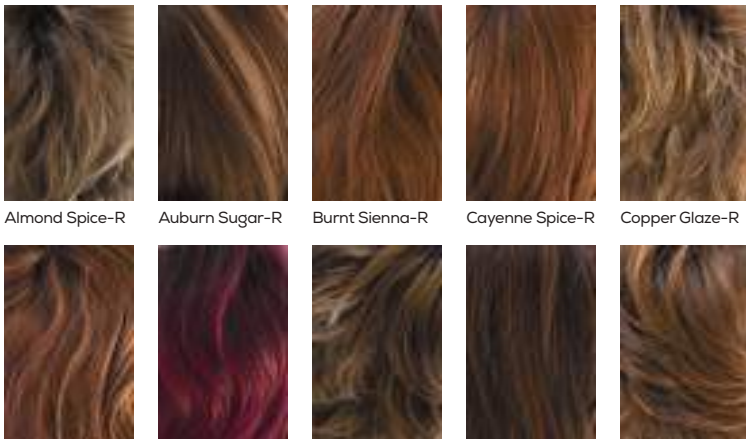

HYBRANT REDS

Almond Spice-R   Auburn Sugar-R   Burnt Sienna-R   Cayenne Spice-R   Copper Glaze-R
Irish Space-R   Plumberry Jam-R   Raising Glaze-R   Raspberry Ice-R   Terracotta-H