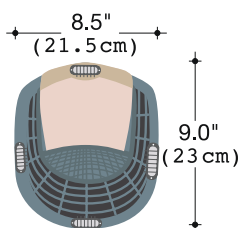

Colour Shown:
Red Pepper

LARGE CAP

REESE

SPECIFICATION

Base

Machine Wefted

Weight	Fringe	Crown	Nape
85.05g	4.9" (12.5cm)	5.7" (14.5cm)	4.1" (10.5cm)

AVAILABLE COLOURS

Brunettes Ginger Brown	Hybrant Blondes Mochaccino-R Spring Honey-R
Hybrant Brunettes Coffee Latte-R Chocolate Frost-R Maple Sugar-R	Reds Red Pepper
	Hybrant Underlights Cherrywood

ENHANCER

MILAN

SPECIFICATION

Base

Monofilament Top

Weight	Fringe	Crown	Nape
115g	8.5" (21.5cm)	14" (35.5cm)	13.5" (34.3cm)

AVAILABLE COLOURS

Brunettes

Espresso
Dark Chocolate
Chocolate Swirl
Ginger Brown
Marble Brown
Toasted Brown

Hybrant Blondes

Nutmeg-F
Creamy Toast
Champagne-R

Hybrant Reds

Almond Spice-R

Blondes

Spring Honey:
Creamy Blonde
Creamy Toffee

Colour Shown:
Nutmeg-F

Before