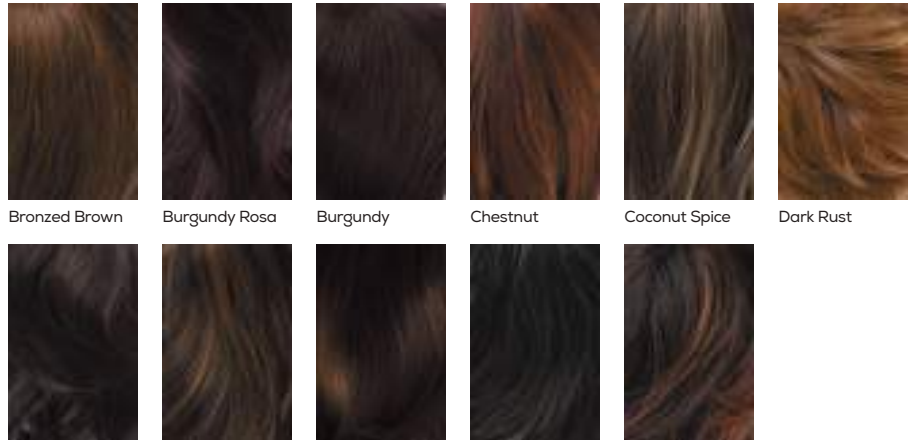

REDS

Bronzed Brown   Burgundy Rosa   Burgundy   Chestnut   Coconut Spice   Dark Rust
Garnet Glaze   Ginger-H   Mulberry Brown   Red Brown   Red Pepper