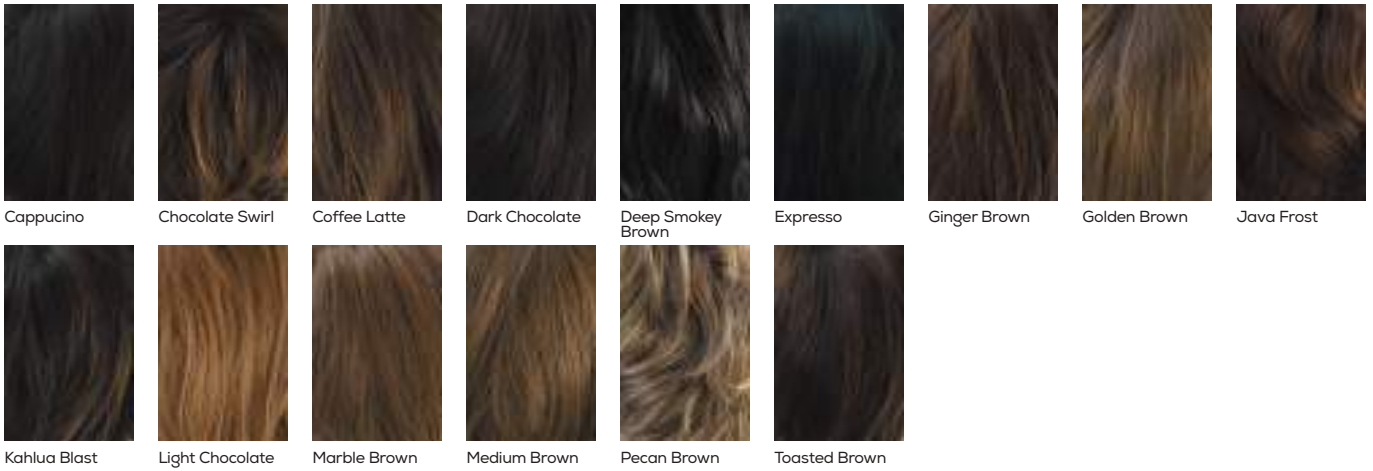

BRUNETTES

Cappucino   Chocolate Swirl   Coffee Latte   Dark Chocolate   Deep Smokey Brown   Espresso   Ginger Brown   Golden Brown   Java Frost
Kahlua Blast   Light Chocolate   Marble Brown   Medium Brown   Pecan Brown   Toasted Brown