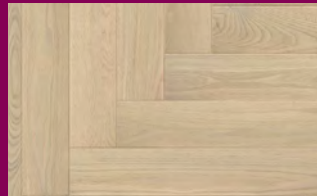

Amber Whisper 914306

Ironwood 914307

Nightgrain 914308

Specifications

Board Size (W x L x H)	190mm x 1900mm x 14mm
Pack Size	2.1660m ² 6 Full Lengths - 25% Nested
Patterns / Variation	Unlimited
Wear Layer	7 Layers UV Cured Lacquer
Surface Grade / Finish	Satin / Clean Grade ABC
Texture	Brushed
Profile	Tongue & Groove
Sub Floor Level	4mm / 2m
Grout Lines Over Tiles	<=8mm
Installation Method	Floating / Direct Stick
Finish Around Walls	Skirting / Scotia
Raft Size	Floating 8m x 12m/ Direct Stick 10m x 20m

Certifications

Fire Rated	Yes
Slip Rating	P3
Emissions Rating	E1
AAAC Acoustic Rating	Up To 6 Star

Timber | Beauty Herringbone

Timber | Beauty Herringbone

Swatch index

Honey Glow Herringbone 914401

Sunset Grain Herringbone 914402

Golden Harvest Herringbone 914403

Coastal Pale Herringbone 914404

Amber Whisper Herringbone 914406

Nightgrain Herringbone 914408

Specifications

Board Size (W x L x H)	125mm x 600mm x 14mm
Pack Size	1.2000m ² 16 Lengths (8 Left + 8 Right)
Patterns / Variation	Unlimited
Wear Layer	7 Layers UV Cured Lacquer
Surface Grade / Finish	Satin / Clean Grade ABC
Texture	Brushed
Profile	Tongue & Groove
Sub Floor Level	4mm / 2m
Grout Lines Over Tiles	<=8mm
Installation Method	Direct Stick
Finish Around Walls	Skirting / Scotia
Raft Size	Direct Stick 10m x 20m