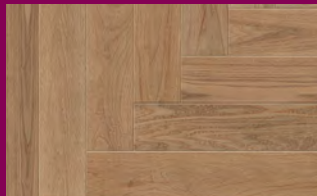

Surface
Finish / Grade

Timber | Beauty

Swatch index

Honey Glow 914301

Sunset Grain 914302

Golden Harvest 914303

Coastal Pale 914304

Luna Tone 914305

Amber Whisper 914306

Ironwood 914307

Nightgrain 914308

Specifications

Board Size (W x L x H)	190mm x 1900mm x 14mm
Pack Size	2.1660m ² 6 Full Lengths - 25% Nested
Patterns / Variation	Unlimited
Wear Layer	7 Layers UV Cured Lacquer
Surface Grade / Finish	Satin / Clean Grade ABC
Texture	Brushed
Profile	Tongue & Groove
Sub Floor Level	4mm / 2m
Grout Lines Over Tiles	<=8mm
Installation Method	Floating / Direct Stick
Finish Around Walls	Skirting / Scotia
Raft Size	Floating 8m x 12m/ Direct Stick 10m x 20m

Certifications

Fire Rated	Yes
Slip Rating	P3
Emissions Rating	E1
AAAC Acoustic Rating	Up To 6 Star

Timber | Beauty Herringbone

Timber | Beauty Herringbone

Swatch index

Honey Glow Herringbone 914401

Sunset Grain Herringbone 914402

Golden Harvest Herringbone 914403

Coastal Pale Herringbone 914404

Amber Whisper Herringbone 914406

Nightgrain Herringbone 914408

Specifications

Board Size (W x L x H)	125mm x 600mm x 14mm
Pack Size	1.2000m ² 16 Lengths (8 Left + 8 Right)
Patterns / Variation	Unlimited
Wear Layer	7 Layers UV Cured Lacquer
Surface Grade / Finish	Satin / Clean Grade ABC
Texture	Brushed
Profile	Tongue & Groove
Sub Floor Level	4mm / 2m
Grout Lines Over Tiles	<=8mm
Installation Method	Direct Stick
Finish Around Walls	Skirting / Scotia
Raft Size	Direct Stick 10m x 20m