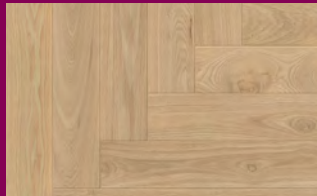

Amber Whisper 914306

Ironwood 914307

Nightgrain 914308

Specifications

Board Size (W x L x H)	190mm x 1900mm x 14mm
Pack Size	2.1660m ² 6 Full Lengths - 25% Nested
Patterns / Variation	Unlimited
Wear Layer	7 Layers UV Cured Lacquer
Surface Grade / Finish	Satin / Clean Grade ABC
Texture	Brushed
Profile	Tongue & Groove
Sub Floor Level	4mm / 2m
Grout Lines Over Tiles	<=8mm
Installation Method	Floating / Direct Stick
Finish Around Walls	Skirting / Scotia
Raft Size	Floating 8m x 12m/ Direct Stick 10m x 20m

Certifications

Fire Rated	Yes
Slip Rating	P3
Emissions Rating	E1
AAAC Acoustic Rating	Up To 6 Star

Timber | Beauty Herringbone

Timber | Beauty Herringbone

Swatch index

Honey Glow Herringbone 914401

Sunset Grain Herringbone 914402

Golden Harvest Herringbone 914403

Coastal Pale Herringbone 914404

Amber Whisper Herringbone 914406

Nightgrain Herringbone 914408

Specifications

Board Size (W x L x H)	125mm x 600mm x 14mm
Pack Size	1.2000m ² 16 Lengths (8 Left + 8 Right)
Patterns / Variation	Unlimited
Wear Layer	7 Layers UV Cured Lacquer
Surface Grade / Finish	Satin / Clean Grade ABC
Texture	Brushed
Profile	Tongue & Groove
Sub Floor Level	4mm / 2m
Grout Lines Over Tiles	<=8mm
Installation Method	Direct Stick
Finish Around Walls	Skirting / Scotia
Raft Size	Direct Stick 10m x 20m