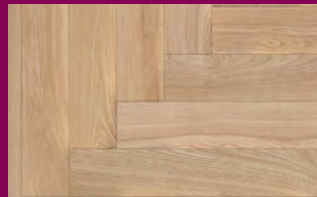

Certifications

Fire Rated	Yes
Slip Rating	P3
Emissions Rating	E1
AAAC Acoustic Rating	Up To 6 Star

Timber | Beauty Herringbone

Timber | Beauty Herringbone

Swatch index

Honey Glow Herringbone 914401

Sunset Grain Herringbone 914402

Golden Harvest Herringbone 914403

Coastal Pale Herringbone 914404

Amber Whisper Herringbone 914406

Nightgrain Herringbone 914408

Specifications

Board Size (W x L x H)	125mm x 600mm x 14mm
Pack Size	1.2000m ² 16 Lengths (8 Left + 8 Right)
Patterns / Variation	Unlimited
Wear Layer	7 Layers UV Cured Lacquer
Surface Grade / Finish	Satin / Clean Grade ABC
Texture	Brushed
Profile	Tongue & Groove
Sub Floor Level	4mm / 2m
Grout Lines Over Tiles	<=8mm
Installation Method	Direct Stick
Finish Around Walls	Skirting / Scotia
Raft Size	Direct Stick 10m x 20m