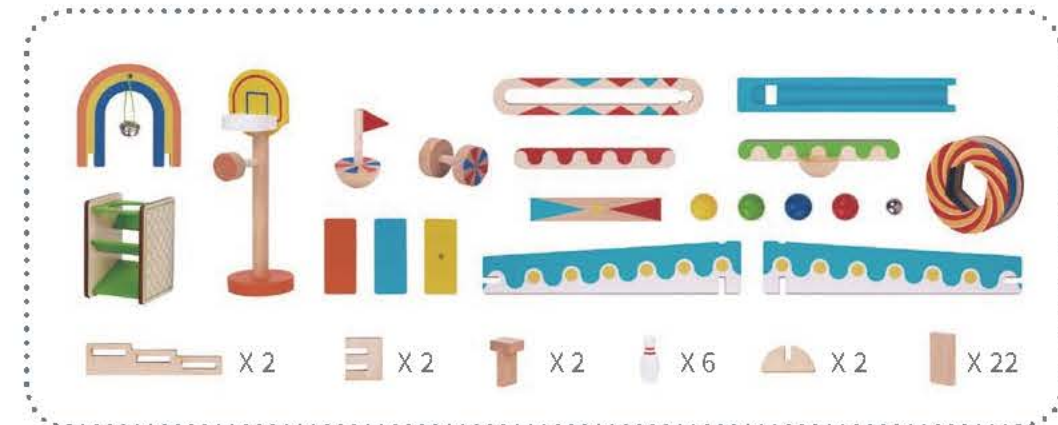

TK389

Domino Run

Size (cm): 30 × 24 × 6.5

Size (inch): 11.81 × 9.45 × 2.56

3+ 57 pcs B Close Box

Instruction Manual