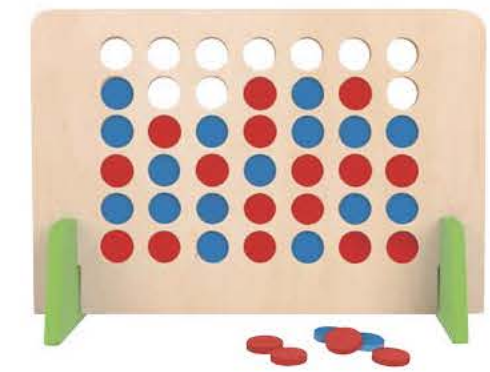

Shape Sorter

Size (cm): 14 × 14 × 14

Size (inch): 5.51 × 5.51 × 5.51

12 m+ 13 pcs A Window Box

TL015

Keep It Steady

Size (cm): 20 × 18.8 × 4.2

Size (inch): 7.87 × 7.40 × 1.65

3+ 29 pcs H Cube Box

TF959

4 In A Row Game

Size (cm): 28.5 × 12 × 22

Size (inch): 11.22 × 4.72 × 8.66

3+ 45 pcs B Close Box

Blue: 21pcs
Red: 21pcs

TL630