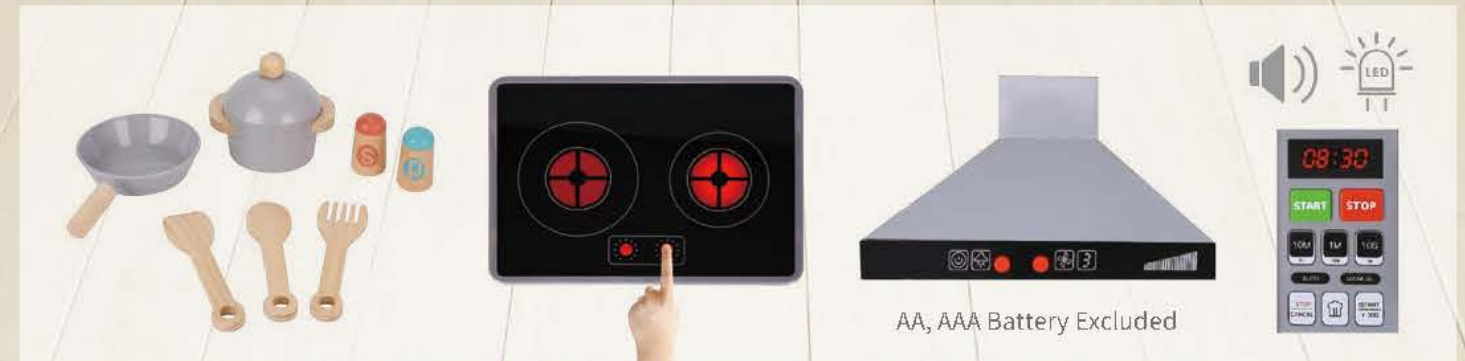

TH870

Kitchen Set

Size (cm): 60 × 30 × 96

Size (inch): 23.62 × 11.81 × 37.80

Blackboard

AA, AAA Battery Excluded

TK395

Gourmet Kitchen - Large