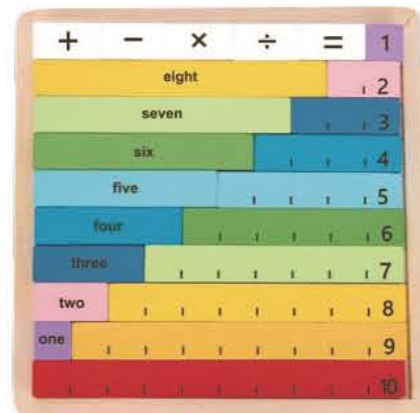

TH937

Counting Game Board

Size (cm): 22 × 22 × 2.3
Size (inch): 8.66 × 8.66 × 0.91

3+ 24 pcs A Window Box

STEAM