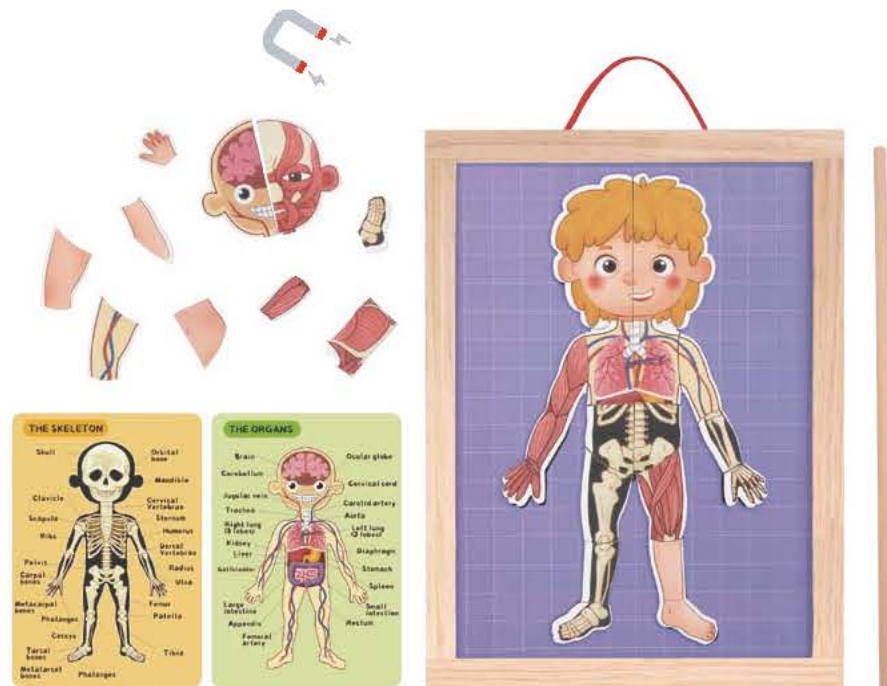

3+ 73 pcs I Magnetic Box

TKG040

Mosaic Puzzle
 Size (cm): 19 × 21 × 4.5
 Size (inch): 7.48 × 8.27 × 1.77

3+ 67 pcs I Magnetic Box

TH842

Body Magnetic Chart
 Size (cm): 32 × 1 × 40
 Size (inch): 12.60 × 0.39 × 15.75

3+ 78 pcs B Close Box

4 Patterns Included

TF849

Magnetic Activity Board
 Size (cm): 31.5 × 22 × 21.5
 Size (inch): 12.40 × 8.66 × 8.46

3+ 117 pcs B Close Box

30 Patterns Included
 3 Challenge Levels

TKF014

Magnetic Puzzle - Farm
 Size (cm): 29.5 × 22 × 21.5
 Size (inch): 11.61 × 8.66 × 8.46