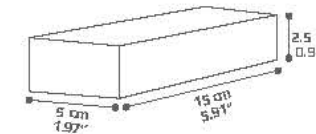

Size (inch): 7.87 × 7.87 × 1.97

TH534

Large Wooden Block Tower Game

Size (cm): 39.4 × 16.4 × 23.4

Size (inch): 15.51 × 6.46 × 9.21

100 Sheets Score Cards Included

TH295

Bowling Game