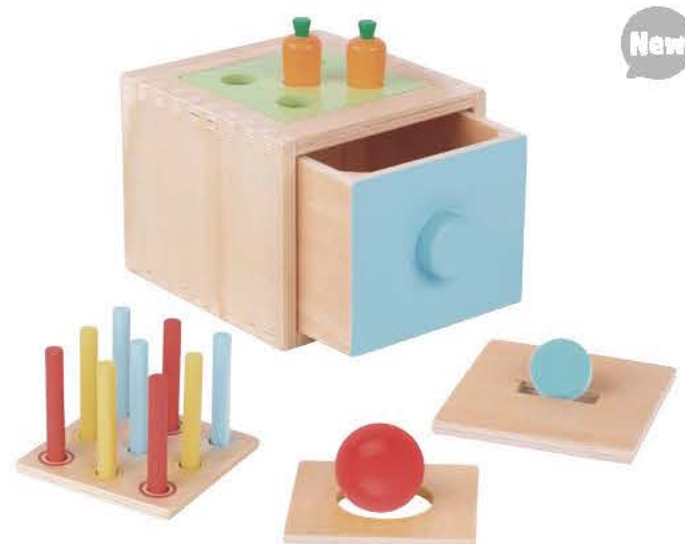

TK320

4 In 1 Educational Box

Size (cm): 14.5 × 14.8 × 12

Size (inch): 5.71 × 5.83 × 4.72

12 m+ 26 pcs B Close Box