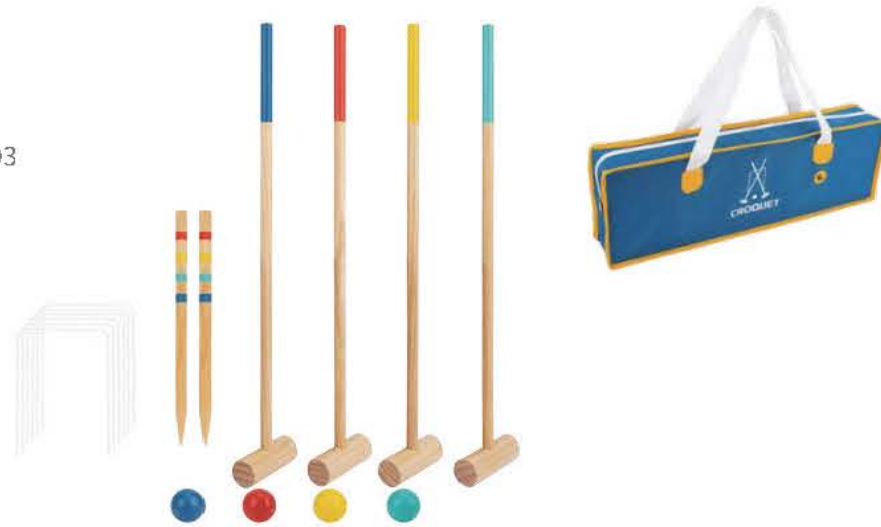

Size (inch): 7.87 × 7.87 × 1.97

TH534

Large Wooden Block Tower Game

Size (cm): 39.4 × 16.4 × 23.4

Size (inch): 15.51 × 6.46 × 9.21

100 Sheets Score Cards Included

TH295

Bowling Game

Size (cm): 25 × 18 × 6.2

Size (inch): 9.42 × 7.09 × 2.44

TH460

Yard Dice

Size (cm): 13 × 13 × 13.5

Size (inch): 5.12 × 5.12 × 5.31

100 Sheets Score Cards Included

TH366

Croquet Set
Size (cm): 59.4 × 8.4 × 20.4
Size (inch): 23.39 × 3.31 × 8.03

3+ 17 pcs M Cloth Bag

TH557

Golf Set
Size (cm): 59.4 × 8.4 × 20.4
Size (inch): 23.39 × 3.31 × 8.03

3+ 13 pcs M Cloth Bag

TH986

Ring Toss
Size (cm): 52.4 × 8.4 × 28.4
Size (inch): 20.63 × 3.31 × 11.18