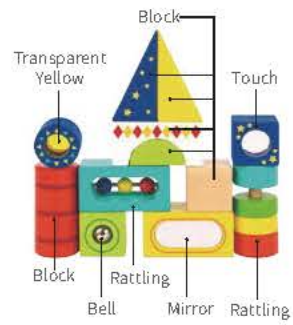

Rainbow Sensory Blocks
 Size (cm): 27 × 18 × 3.7
 Size (inch): 10.63 × 7.09 × 1.46

24 m+ 8 pcs B Close Box

STEAM

TL717

Multifunction Block
 Size (cm): 18 × 18 × 4.3
 Size (inch): 7.09 × 7.09 × 1.69

12 m+ 13 pcs A Window Box