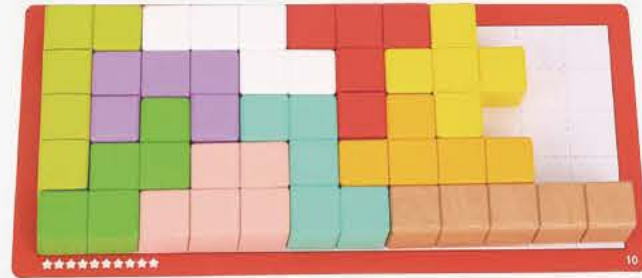

TF280

Puzzle Cubes
Size (cm): 27 × 13 × 2
Size (inch): 10.63 × 5.12 × 0.79

3+ 23 pcs A Window Box