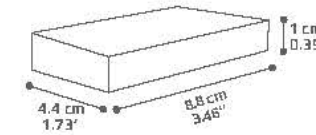

Size (inch): 7.48 × 11.61 × 1.97

TH457

Dominoes

Size (cm): 19.6 × 9.4 × 9

Size (inch): 7.71 × 3.70 × 3.54

TF401

Ring Toss

Size (cm): 20 × 20 × 5