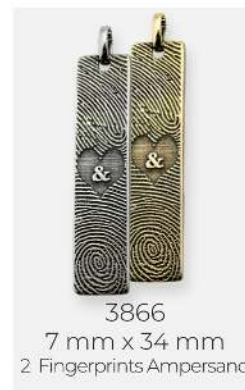

Buck Knife | 0327SS
Stainless Steel

Front

Back

Stainless Steel Luggage Tag | LGTAG
Portrait (shown) or Landscape orientation available.
Attaches with included cable.

Gerber EAB Utility Knife | GERBUT
Stainless Steel Handle with High Carbon K5 Blade

OUR CLASSIC PERSONALIZ

Create Your Own Front/Back Masterpiece Using Prints, Lo

ENGRAVED JEWELRY BAR PENDANTS

Logos, Insignias, Handwriting, Drawings and Letter Engraving.

Sterling Silver
 14k Yellow Gold
 14k White Gold
 14k Rose Gold
 Platinum
 Stainless Steel

HORIZONTAL BAR PENDANTS Necklace comes with a 16-20" adjustable chain.

Horizontal Bar Pendants with chamber can be engraved on top with a date or handwriting.

VERTICAL BAR PENDANTS

Vertical Bar Pendants with chamber can be engraved on all four sides with a date or handwriting.

weeks lead time. Allow additional time for large orders. These pieces are too small for photos.

OUR PETITE LINE: THE PERFECT

SIZE FOR BRACELET OR NECKLACE CHARMS

EXPANDABLE BRACELET 3539

- Sterling Silver 14k Yellow Gold 14k White Gold 14k Rose Gold Platinum Stainless Steel