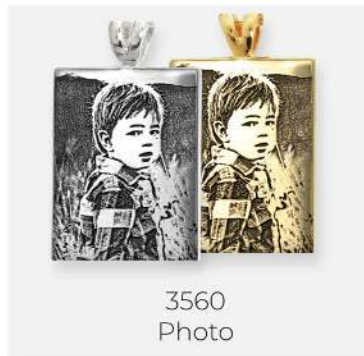

3203
Handprint

3203
Footprint

3203
Photo

3203
Military Graphic

3507
Baby Handprint

3507
Baby Footprint

3507
Photo

3507
Custom Writing

3172
2 Footprints + Text
(Only Available on No Compartment Style)

3172
Photo

3172
Military Graphic
with Name + Dates

3172
Custom Writing

PHOTO, GRAPHIC OR TEXT COMBINATIONS

14k Rose Gold Platinum Stainless Steel