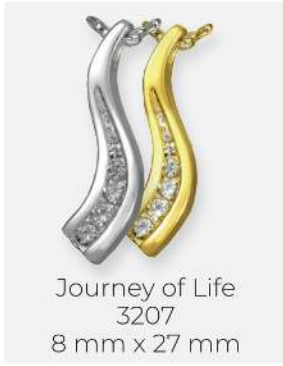

RINGS Don't see your size? We can special order your size with a 4-5 week lead time.

NOSE PRINT, PAW PRINTS & PHOTO SUBMISSIONS

A digital file works best for photos and to capture prints without the mess of ink. Use good lighting so you can get a sharply focused photo without blur from camera-shake. For maximum resolution fill the entire frame with complete nose or paw print. Use the "upload feature" on the website or email high-resolution JPG file to service@KinAndPebble.com and include order number in subject line. Or place order, then reply to order confirmation email and attach files.

CREMATION JEWELRY

CREMATION JEWELRY: Designed to hold a small amount of your loved one's ashes.

Sterling Silver
 Gold-Plated
 14k Yellow Gold
 14k White Gold
 14k Rose Gold
 Platinum

Most cremation jewelry can be letter engraved.

CREMATION JEWELRY

CREMATION JEWELRY:

Designed to hold a small amount of your loved one's ashes.

- Sterling Silver
 Gold-Plated
 14k Yellow Gold
 14k White Gold
 14k Rose Gold
 Platinum

Jewelry photos are not actual size.