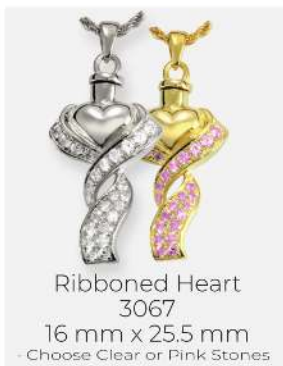

Choose your 1) Front Design 2) Style 3) Metal 4) Compartment/No Compartment 5) Back Option 6) Necklace 7) Birthstone Option

CUSTOM PET JEWELRY

NOSE PRINT, PAW PRINT & PHOTO JEWELRY

Sterling Silver
 14k Yellow Gold
 14k White Gold
 14k Rose Gold
 Platinum
 Stainless Steel

RINGS Don't see your size? We can special order your size with a 4-5 week lead time.

NOSE PRINT, PAW PRINTS & PHOTO SUBMISSIONS

A digital file works best for photos and to capture prints without the mess of ink. Use good lighting so you can get a sharply focused photo without blur from camera-shake. For maximum resolution fill the entire frame with complete nose or paw print. Use the "upload feature" on the website or email high-resolution JPG file to service@KinAndPebble.com and include order number in subject line. Or place order, then reply to order confirmation email and attach files.

CREMATION JEWELRY

CREMATION JEWELRY: Designed to hold a small amount of your loved one's ashes.

Sterling Silver
 Gold-Plated
 14k Yellow Gold
 14k White Gold
 14k Rose Gold
 Platinum

Most cremation jewelry can be letter engraved.

CREMATION JEWELRY

CREMATION JEWELRY:

Designed to hold a small amount of your loved one's ashes.

- Sterling Silver
 Gold-Plated
 14k Yellow Gold
 14k White Gold
 14k Rose Gold
 Platinum

Jewelry photos are not actual size.