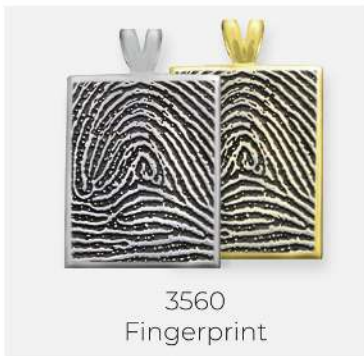

3203
Handprint

3203
Footprint

3203
Photo

3203
Military Graphic

3507
Baby Handprint

3507
Baby Footprint

3507
Photo

3507
Custom Writing

3172
2 Footprints + Text
(Only Available on No Compartment Style)

3172
Photo

3172
Military Graphic
with Name + Dates

3172
Custom Writing

PHOTO, GRAPHIC OR TEXT COMBINATIONS

14k Rose Gold Platinum Stainless Steel