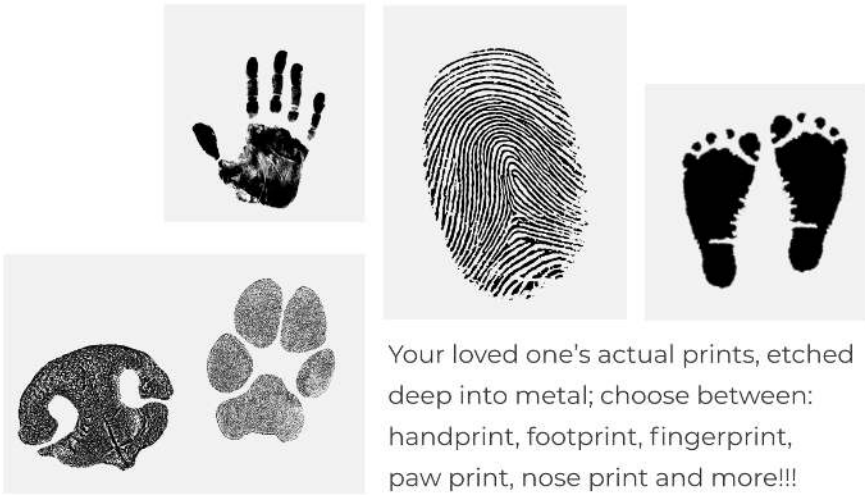

CELEBRATE LIFE'S LOVES

- PERSONALIZED ENGRAVED JEWELRY -

*"KIN&PEBBLE WAS CREATED TO HELP CELEBRATE AND
COMMEMORATE LIFE'S MOST MOMENTOUS LOVES, EVENTS AND
PASSIONS. BE THEY CHERISHED FAMILY, FRIENDS AND KINDRED
SPIRITS OR LIFE'S SPECIAL EVENTS THAT BRING US JOY, KIN&PEBBLE
PERSONALIZED JEWELRY AND GIFTS ARE HERE TO HELP YOU
FOREVER FORGE THE MOMENT IN PRECIOUS METAL."*

FOR THE LOVE OF SPORT

Search "birthstone" or "letter charm"
to order on our website.

- OUR PERSONALIZATIONS -

Each Kin&Pebble piece is created by our master jewelry designers and engravers with the utmost quality and precision. Building on a decade and a half of experience, our talented personalization artists utilize proprietary image processing techniques and state-of-the-art technology to create personalization effects that are absolutely stunning in their balance, clarity and exactitude. The fingerprints, handprint, footprint and paw prints are deeply set into the metal, creating a quality effect that you can see and feel.

Whether you choose a baby footprint pendant for a new mother, a paw print ring for a pet lover, or a custom fingerprint pocket knife for a grandson, you know that you are giving a gift of the highest quality, one worthy of capturing your precious moment in time for generations to come.

ACTUAL PRINTS

HANDWRITING

Create cherished gifts like a personalized luggage tag with a child's handwriting, drawing or other graphic.

PHOTO

Capture special moments forever with our personalized jewelry. Amazing high resolution impression cut deep into precious metal.