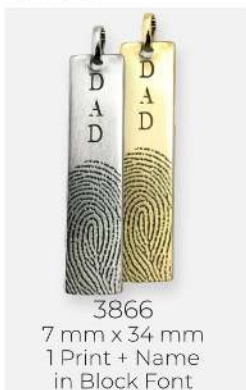

OUR CLASSIC PERSONALIZ

Create Your Own Front/Back Masterpiece Using Prints, Lo

ENGRAVED JEWELRY BAR PENDANTS

Logos, Insignias, Handwriting, Drawings and Letter Engraving.

Sterling Silver
 14k Yellow Gold
 14k White Gold
 14k Rose Gold
 Platinum
 Stainless Steel

HORIZONTAL BAR PENDANTS Necklace comes with a 16-20" adjustable chain.

Horizontal Bar Pendants with chamber can be engraved on top with a date or handwriting.

VERTICAL BAR PENDANTS

Vertical Bar Pendants with chamber can be engraved on all four sides with a date or handwriting.