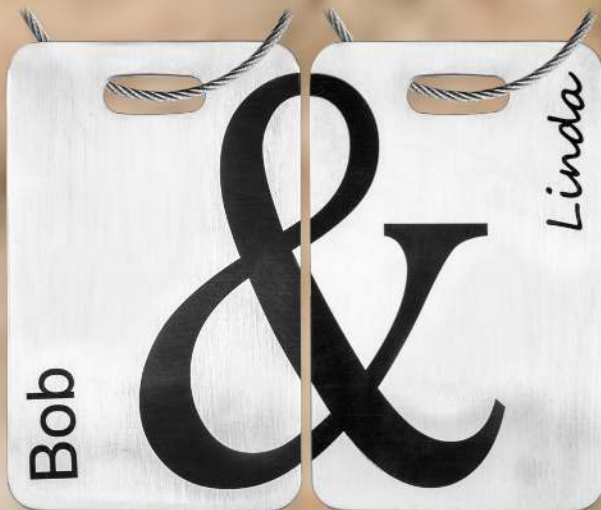

Back
3866
Vertical Bar
with Actual Handwriting
Back

Stainless Steel
Golf Divot Tool
Handwriting
GLFDVT

3507
Photo

Cuff Links | PER-3891
Available in Stainless Steel
and Sterling Silver

Front

Front

Stainless Steel
Luggage Tags
LGTAG