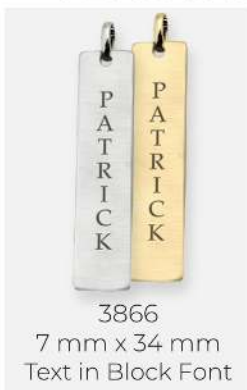

OUR CLASSIC PERSONALIZ

Create Your Own Front/Back Masterpiece Using Prints, Lo

ENGRAVED JEWELRY BAR PENDANTS

Logos, Insignias, Handwriting, Drawings and Letter Engraving.

Sterling Silver
 14k Yellow Gold
 14k White Gold
 14k Rose Gold
 Platinum
 Stainless Steel

HORIZONTAL BAR PENDANTS Necklace comes with a 16-20" adjustable chain.

Horizontal Bar Pendants with chamber can be engraved on top with a date or handwriting.

VERTICAL BAR PENDANTS

Vertical Bar Pendants with chamber can be engraved on all four sides with a date or handwriting.