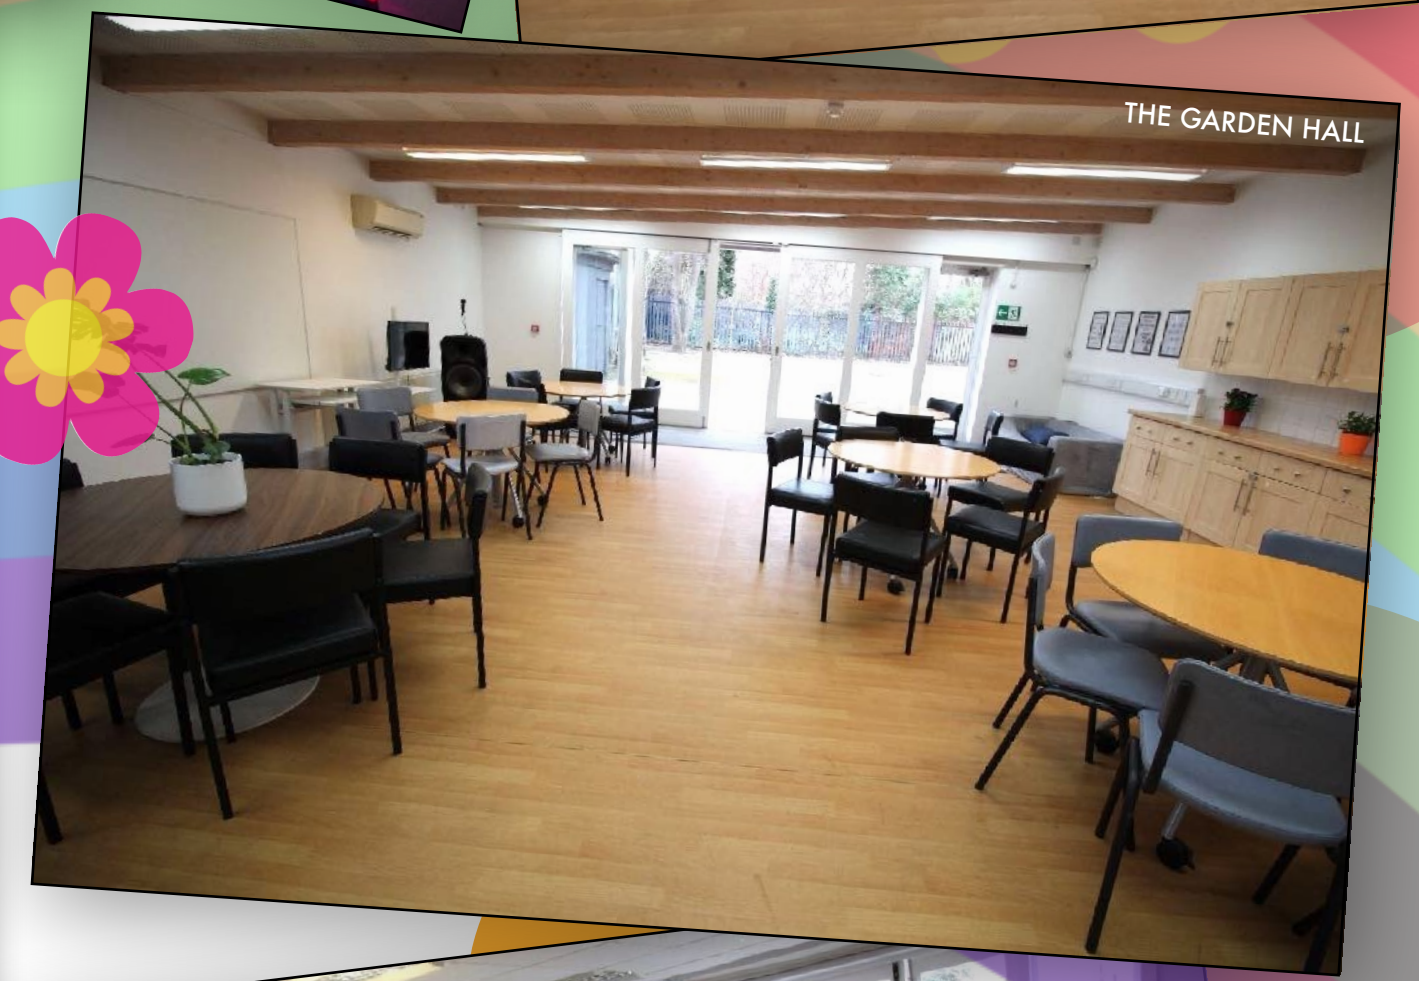

AVAILABLE FOR PRIVATE HIRE

HIRE PRICE LIST

Subject to Terms and Conditions

PRICE IS FOR A FOUR HOUR SLOT

Early Bird 8am-11am Lunch 11am-3pm
 Afterschool 3pm-7pm Evening 7pm-10pm

WEEKEND WEEKDAY

THE EVENT SPACE PACKAGE (The Garden Hall, The Garden, The Diner)	£240.00	£200.00
THE GARDEN HALL	£240.00	£100.00
THE SENSORY CHILL OUT ROOM	£15.00	£10.00
THE CREATE + PLAY ROOM	£50.00	£30.00
THE STUDIO	£50.00	£30.00
THE MEETING ROOM	£30.00	£20.00
THE KITCHEN	£60.00	£40.00