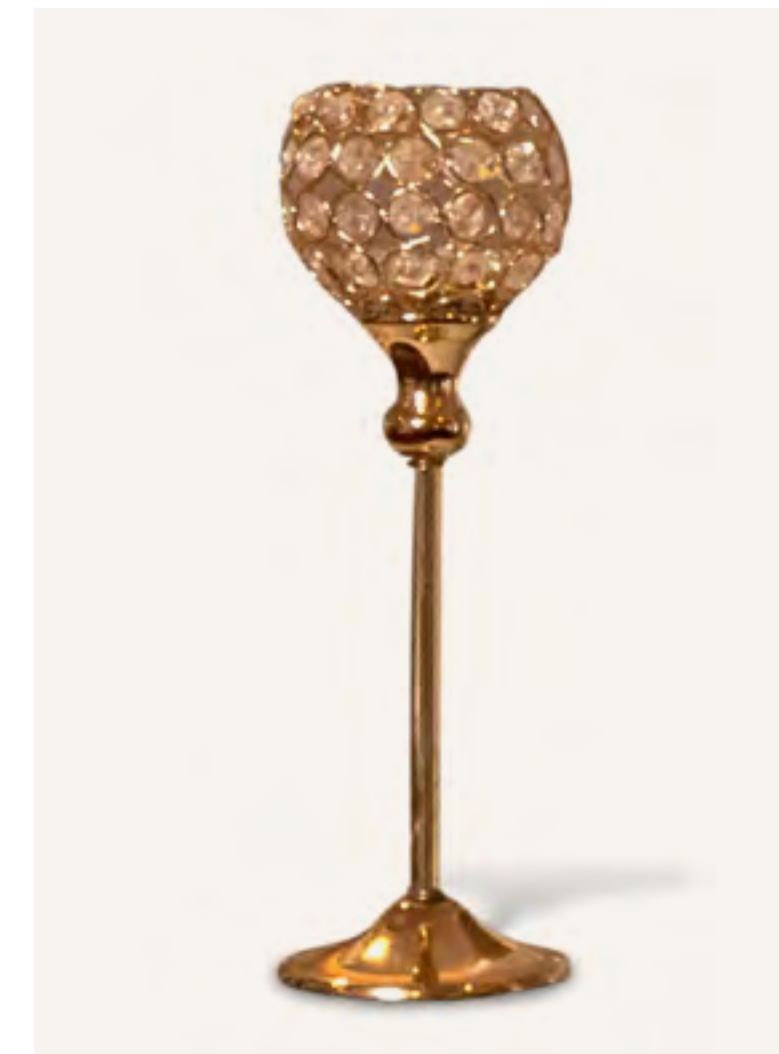

2 GOLD
KING AND QUEEN
CHAIRS

\$693 USD

ACRYLIC TABLE FOR
BRIDE AND GROOM

\$332 USD

RISER
WITH WHITE VINYL
(12X8 FT)

\$450 USD

GOLDEN CANDELABRA

\$30 USD