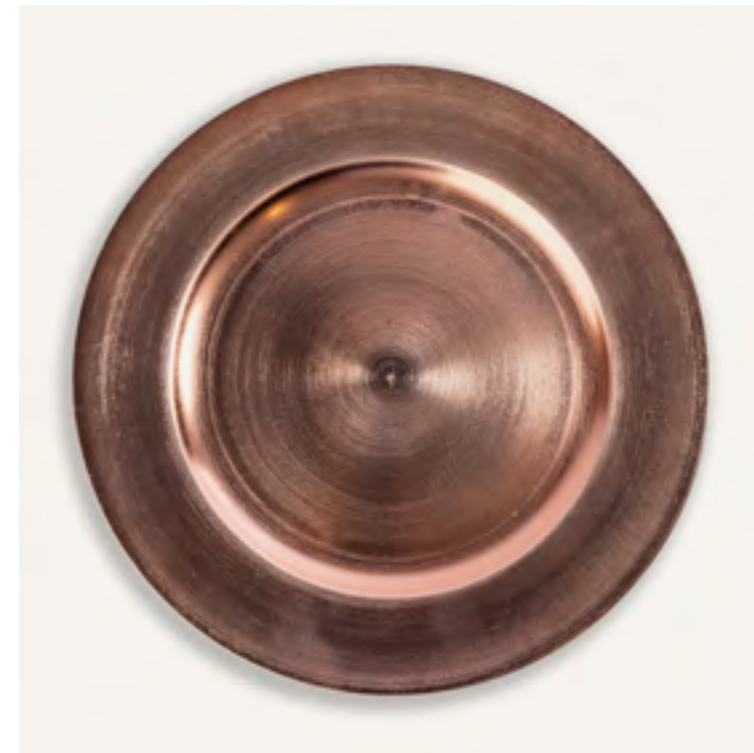

MAHOGANY CHARGER
PLATE
$5 USD