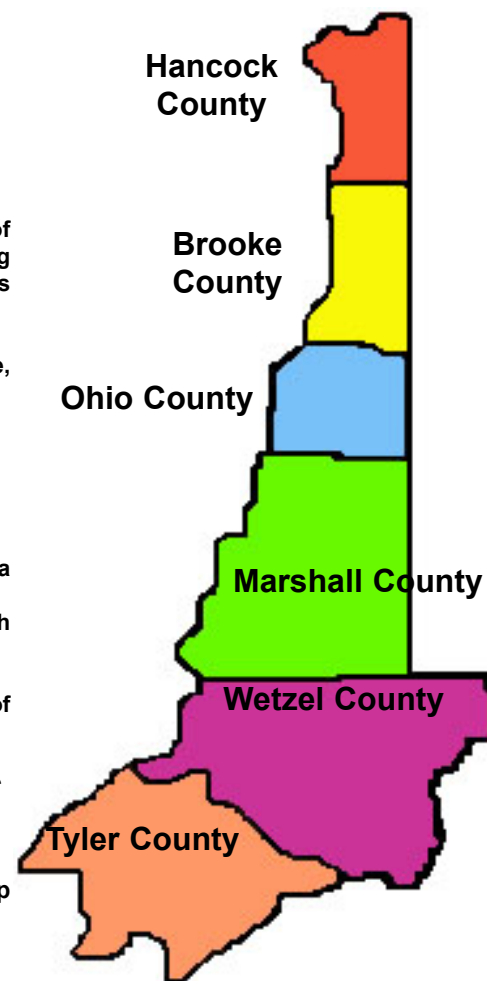

WELCOME TO
THE WEST VIRGINIA CENTRAL NEWSPAPER
THE WAVE RADIO

WELCOME TO: --- *The West Virginia Central Newspaper* .

The West Virginia Central Newspaper is a Monthly newspaper published every 15th of the Month. The Central "Wheeling" Edition was first introduced to the City of Wheeling in March of 2000. Since it's inception the newspaper has made numerous contributions to the community.

The Central is a Wheeling based newspaper, serving and available in Hancock, Brooke, Ohio, Marshall, Wetzel and Tyler Counties. 35,000 hard copy print every month.

The Central Newspaper is available free of charge at all news stand outlets.

*The West Virginia Central Newspaper.
History In the Making.....*

The West Virginia Central Newspaper is a subsidiary of INGINO Productions 2000 a media group that includes the Oshawa/Durham Central Newspaper, Canada, Ontario. The WAVE Radio and Central Distribution Services. The Central family is a high tech publishing company with offices both in Canada and the United States. The Central group brings to the market place state of the art publishing technologies. This offering advertising clients the best quality reproductions maximizing the quality of the presentation in the market place.

***IF YOU ARE SERIOUS ABOUT RESULTS - WE ARE SERIOUS
ABOUT ADVERTISING***

Our general readership is comprised of males 35 - 55 and females in the age group of 25 - 45. The coverage area is extensive and diverse.

Every advertiser that published in hard copy is also showcased on our online publication at no charge.