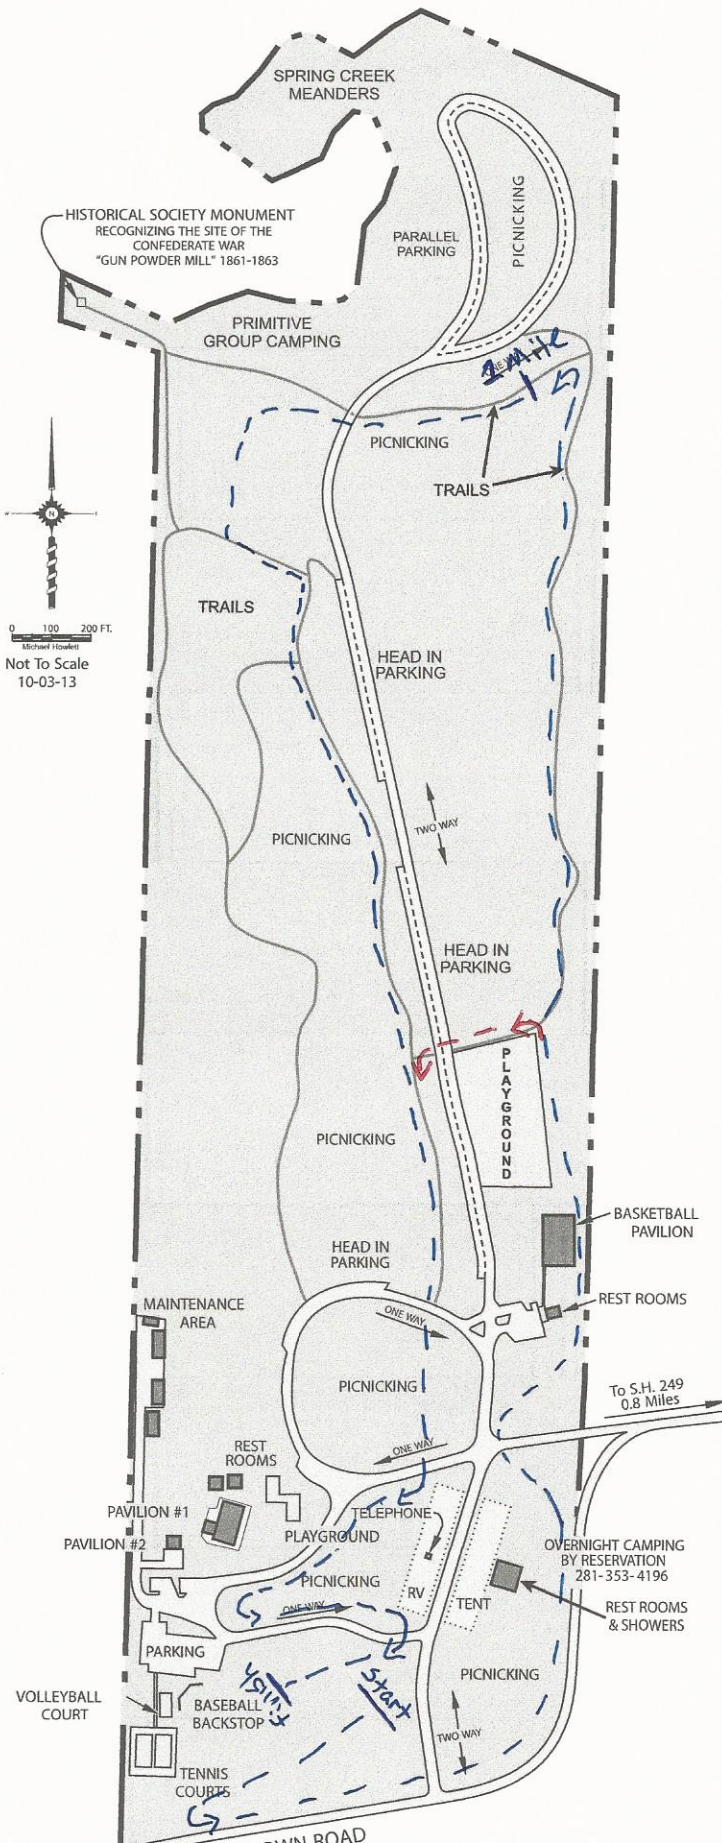

SPRING CREEK PARK 15012 BROWN ROAD TOMBALL, TX 77375

R. Jack Cagle, Commissioner

Heat Wave Relays

--- 2 mile Loop

--- 1 mile lot off

INSERT MAP
Not To Scale

VICINITY MAP
Not To Scale