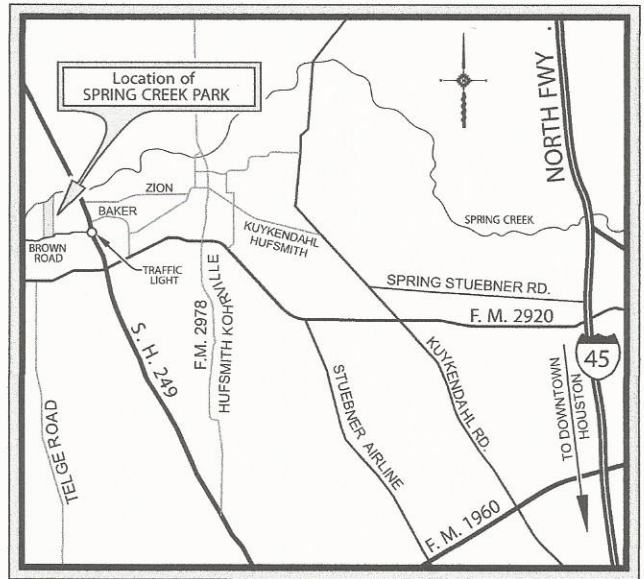

SPRING CREEK PARK 15012 BROWN ROAD TOMBALL, TX 77375

R. Jack Cagle, Commissioner

Heat Wave Relays

--- 2 mile Loop

--- 1 mile lot off

INSERT MAP
Not To Scale

VICINITY MAP
Not To Scale