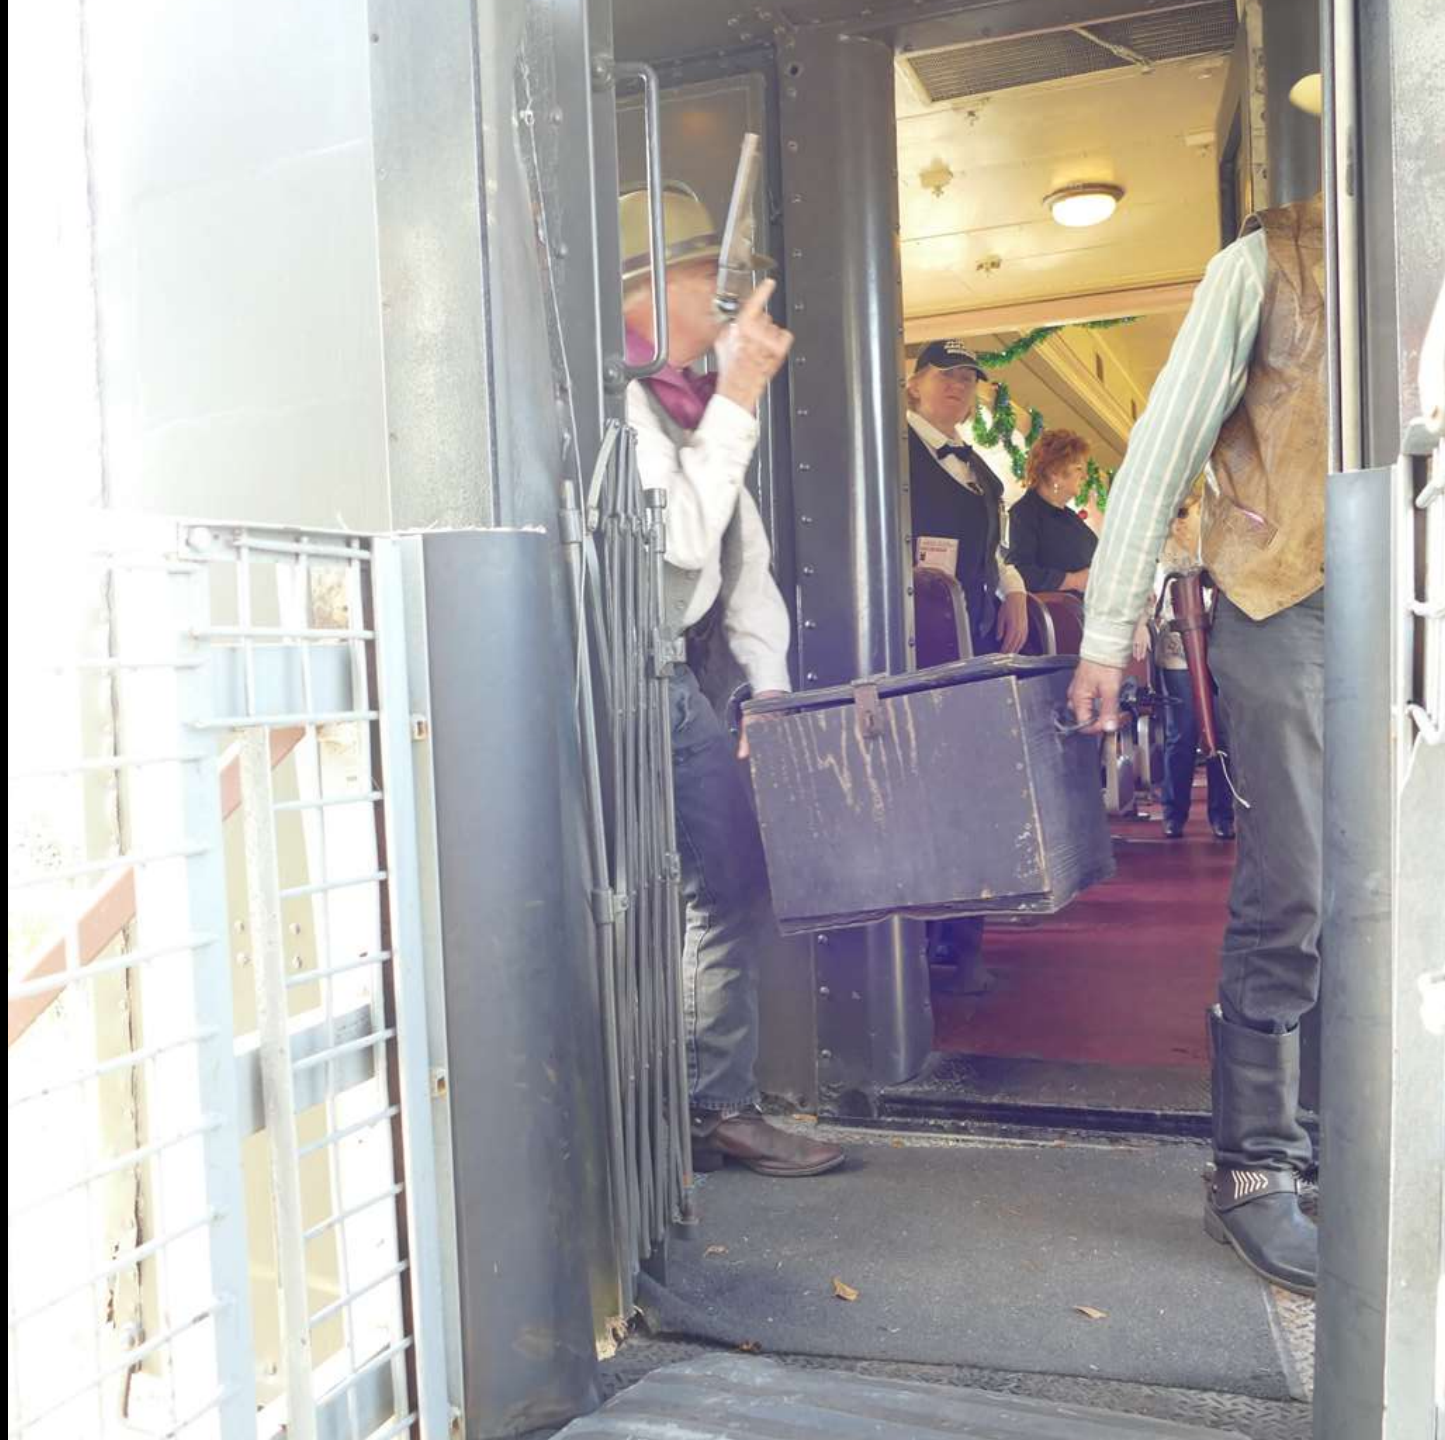

# Florida Railroad Museum Hole-in-the-Head Gange

December 1, 2019

US  
MARSHAL

JAIL

PARRISH  
TERRITORY

TNT

45 CAL

BOOT HILL

Person in red shirt and hat standing by the outhouse.

Small wooden outhouse with a crescent moon cutout on the door.

WHISTLE BERRY CHOI HALL  
BOWL BEANS 5¢

WHISTLE  
BERRY  
CROSS HALL

MENU  
BOWL O' BEANS  
5¢

WHISTLE BERRY CHORUS HALL

MENU	
BOWL & BEANS	5.95

HOLE IN THE HEAD

BEER

WHISKEY

US MARSHAL

JAIL

PUNISH TERROR