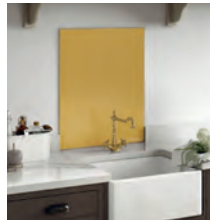

Clear Splashback with Brass Caps

Clear Splashback with Chrome Caps

FIND A LOCAL RETAILER

ONLINE lauraashleykitchencollection.co.uk

CALL 01226 446000

Plain Coloured Splashbacks

Copper
The perfect on trend addition to any kitchen. With its metallic, high gloss finish, this splashback makes a statement behind any hob, range or sink. A beautiful, understated design that will stand the test of time.