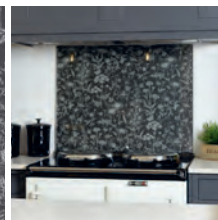

Lisette

New to the range, Lisette metallic charcoal is a shimmering and softened shade of black that works well with a contemporary dark kitchen or a classic shaker style neutral kitchen. The striking silhouette floral creates a true statement piece in this darker on trend shade.

Lisette in Flint