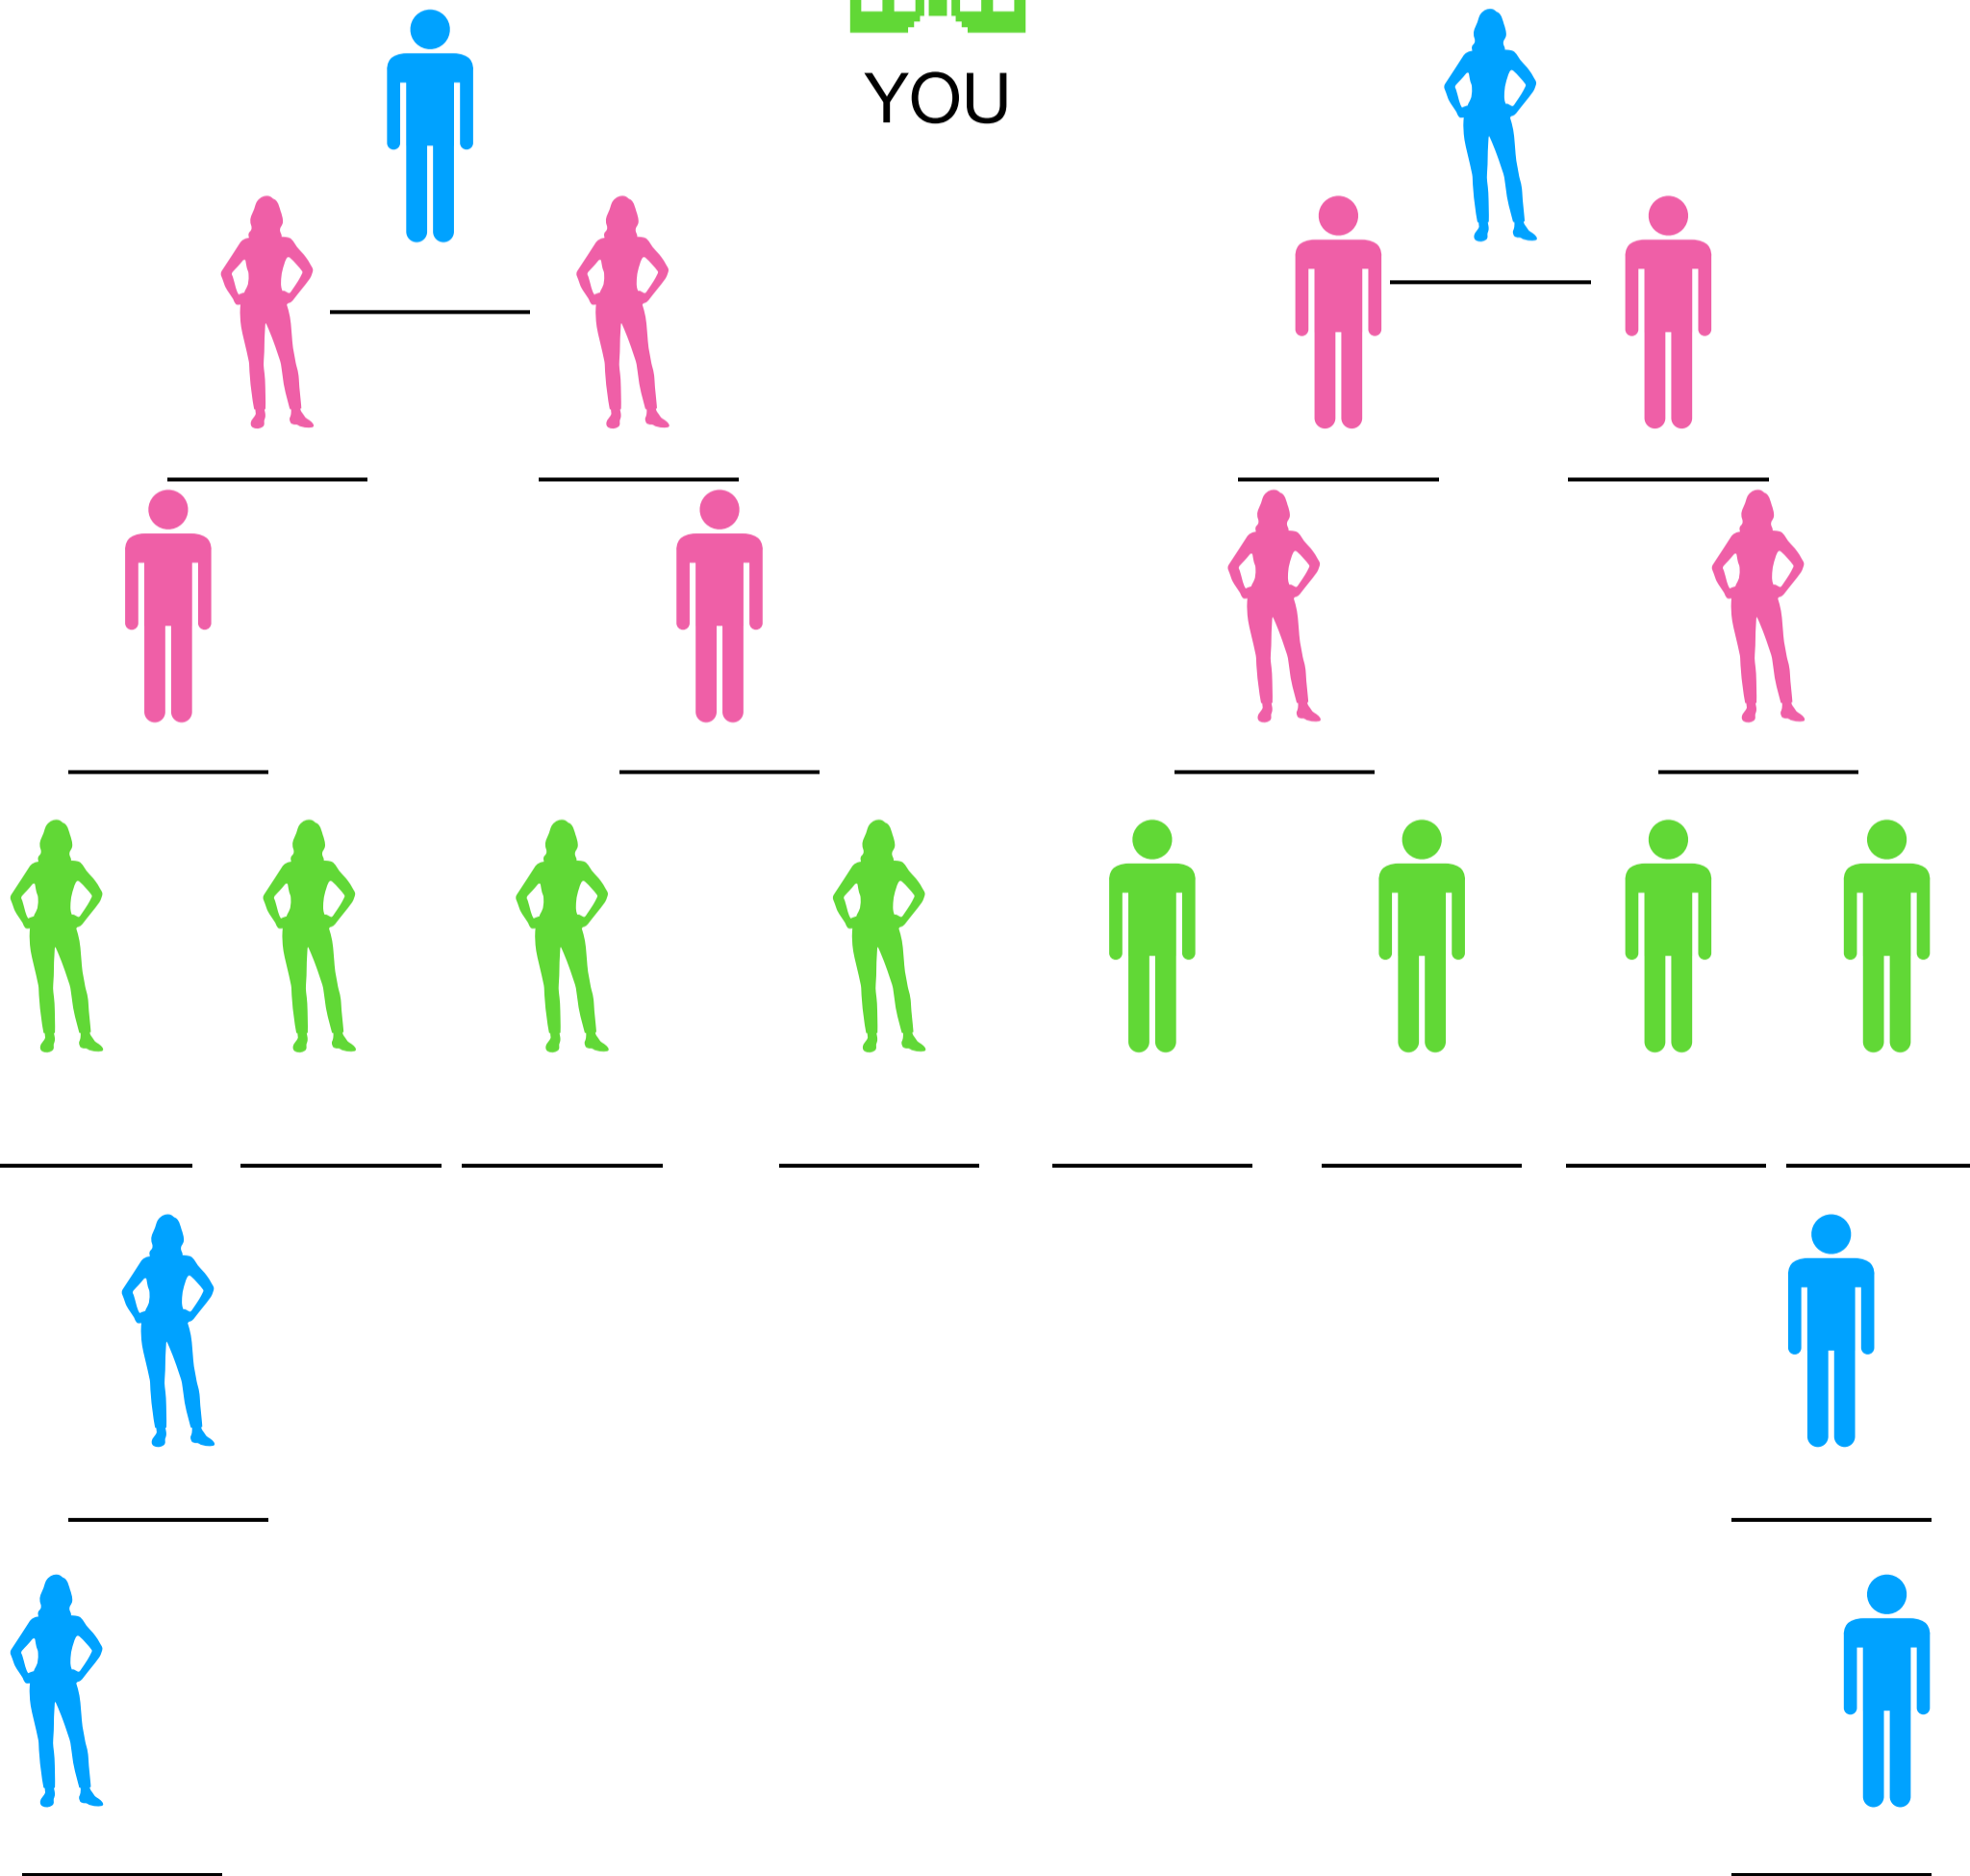

How to get to Gold

Make a Plan
Work the Plan
Adjust the Plan
Repeat!

Rank and Pay

HOW IT WORKS

- ▶ EAGLE - STATE LABEL : 15 pts
- ▶ STATE ANIMAL - SILVER : 20 pts
- ▶ STATE ANIMAL - GOLD : 15 pts
- ▶ 7 PILLAR - GOLD NOTES: 15 pts

Left

Right

YOU

Left

YOU

Right

BRONZE

YOU

3.

4.

4.

5.

5.

LEFT

BRONZE

RIGHT

1.

1.

2.

2.

3.

3.

COPPER LEFT

COPPER RIGHT