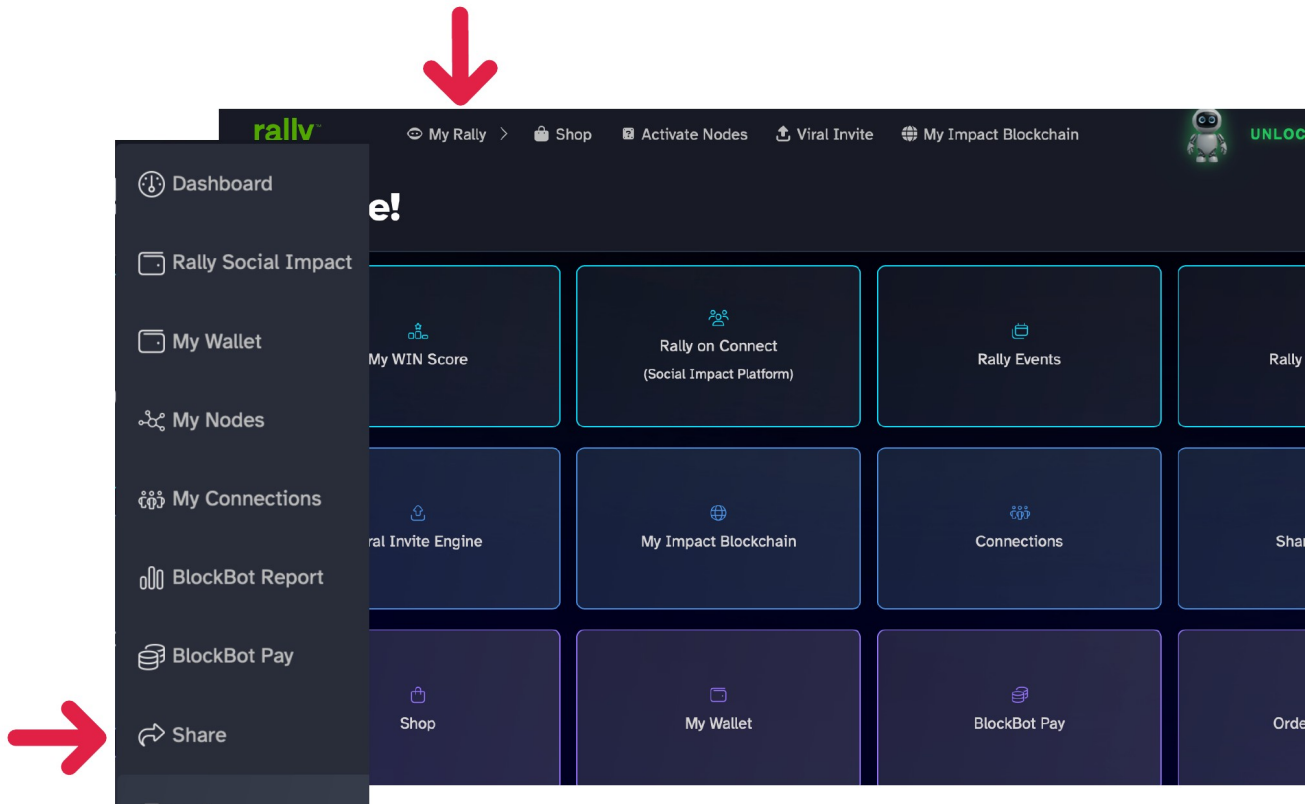

# Purchase Studio R-Link Guide

*Step-by-step setup instructions*

Use this guide to open your Studio R-Link invitation, choose your plan, and complete sign up.

---

**Tip: Keep your Connect login handy while you work through these steps.**

# Step 1

---

From your Connect account, click My Rally, then click Share.