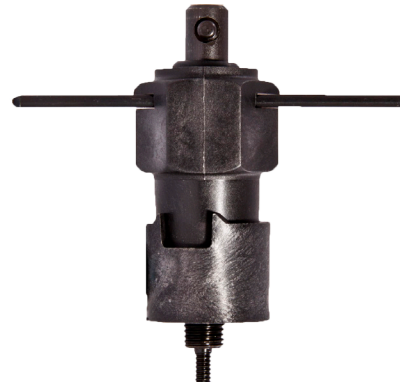

**CARTRIDGES**

**M008LF** 1200B\*  
**M004LF** 1225B\*  
**M054FS** 1222B\*  
**M064LF** 1225B\*/1200B\*

**PULLER**

**TW-5**

**CLIPS**

**AERATOR**

**CAPSULE**

**INCLUDES THE FOLLOW:**

- 2/EA M008 BRASS CARTRIDGES
- 2/EA M004 MAGNUM\* STYLE CARTRIDGES
- 2/EA M054 POSI-TEMP\* STYLE CARTRIDGES
- 2/EA M064 POSI-CLOSE\* STYLE CARTRIDGES
- 1/EA TW-5 COMBO CARTRIDGE PULLER
- 6/EA OF ALL 4 STYLE CLIPS
- 12/EA OF SILICONE CAPSULES
- 3/EA KITCHEN SPOUT SEALS
- 1/EA PLASTIC CARRYING CASE
- 3/EA N/S TEAR DROP HANDLE CAPS
- 3/EA N/S ROUND HANDLE CAPS

**HANDLE CAPS**

**N/S TEAR**  
 91751\*

**N/S ROUND**

**CASE**