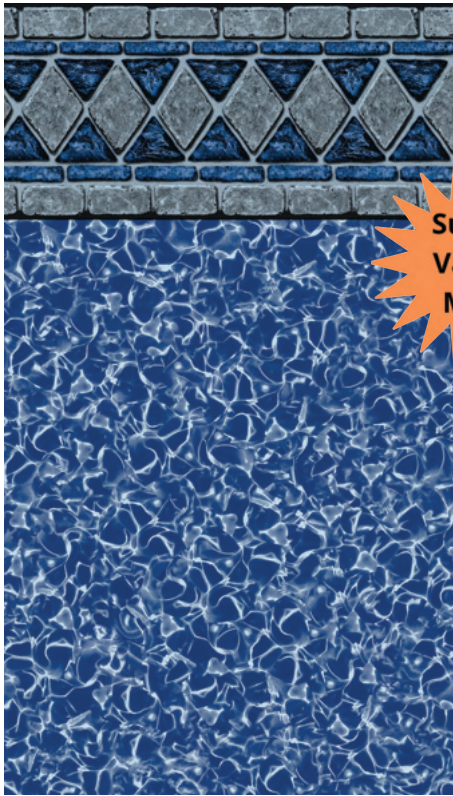

Available in: 20 mil Wall/20 mil Floor
Water Color: Medium Blue
*Tex-Step Textured Vinyl upgrade available
All Over Floor Available

**Value
Max**

Diamond Cliff Tile/Blue Pointe Floor

Available in: 27 mil Wall/20 mil Floor
Water Color: Deep Blue
*Tex-Step Textured Vinyl upgrade available
Value-Max Liner
All Over Floor Available

Sea Blossom Tile/Blue Pointe Floor

Available in: 20 mil Wall/20 mil Floor
Water Color: Deep Blue
*Tex-Step Textured Vinyl upgrade available
All Over Floor Available

Super Value Max

Hampton Bays Tile/Blue Lagoon Floor