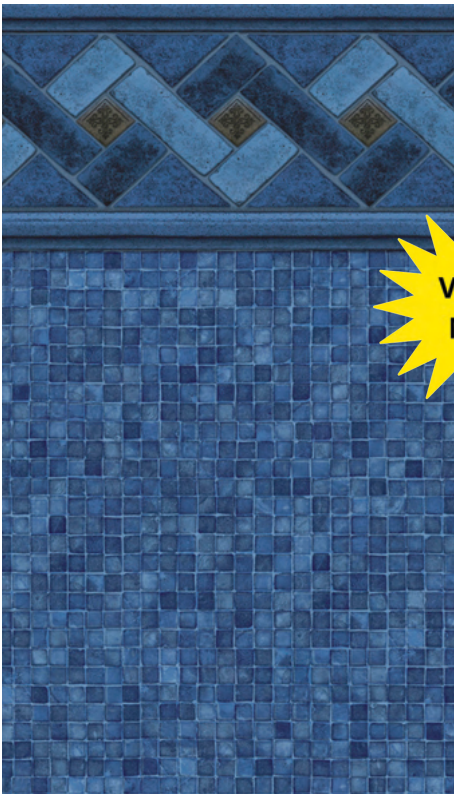

**Value
Max**

Siesta Key Tile/ Blue Reef Floor

Available in: 27 mil Wall/20 mil Floor

Water Color: Medium Blue

*Tex-Step Textured Vinyl upgrade available

Value-Max Liner

All Over Floor Available

**Super
Value
Max**

Stone Jewel All Over Pattern

Available in: 27 mil Wall/27 mil Floor

Water Color: Light Blue

*Tex-Step Textured Vinyl upgrade available

Super Value-Max Liner