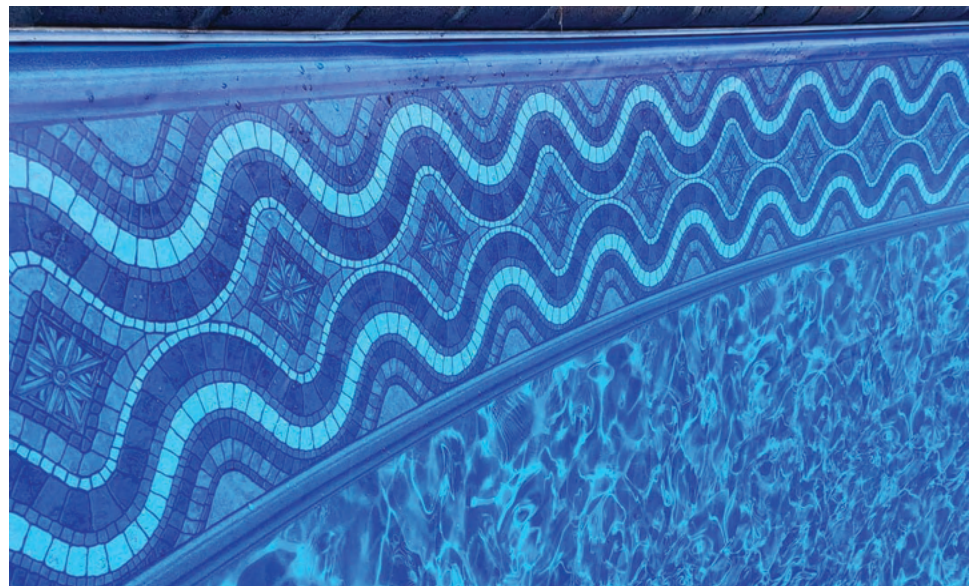

Royal Island Tile/Sea Storm Floor

Available in: 20 or 27 mil* Wall/20 or 27 mil* Floor

Water Color: Deep Blue

*Tex-Step Textured Vinyl upgrade available

All Over Floor Available

Sarasota Tile/Sea Storm Floor