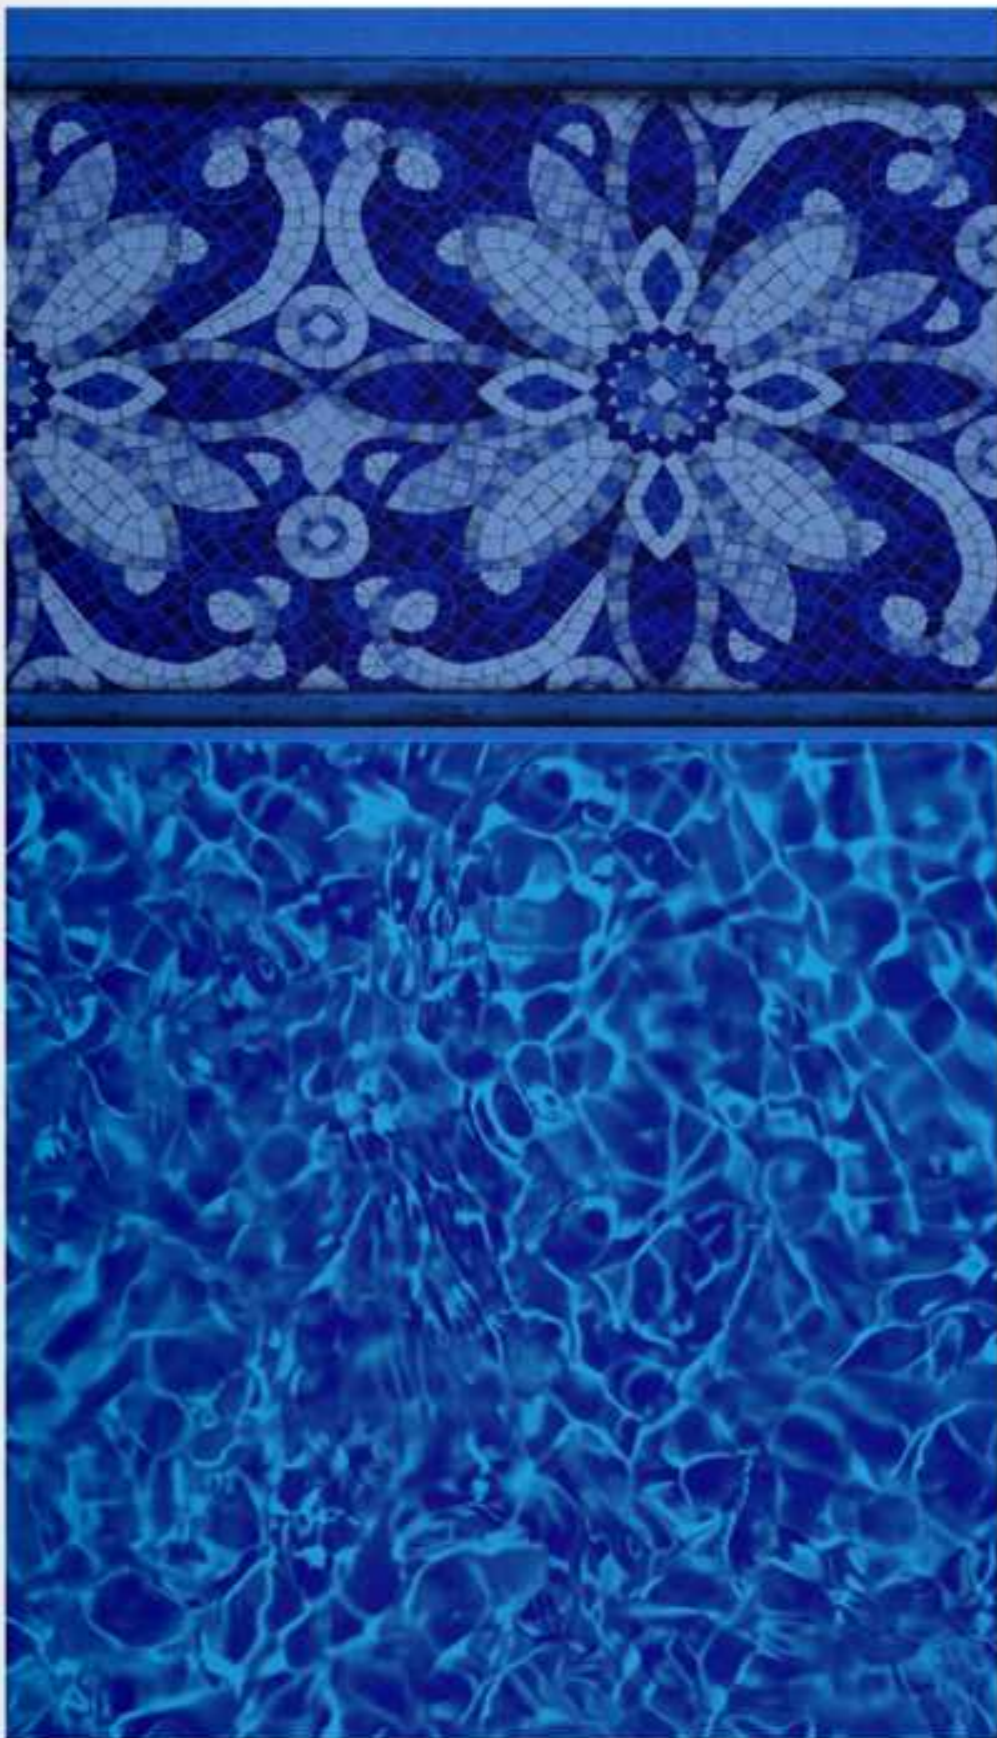

Sea Blossom Tile/Blue Pointe Floor
Available in: 20 mil Wall/20 mil Floor
Water Color: Deep Blue
*Tex-Step Textured Vinyl steps and benches
All Over Floor Available