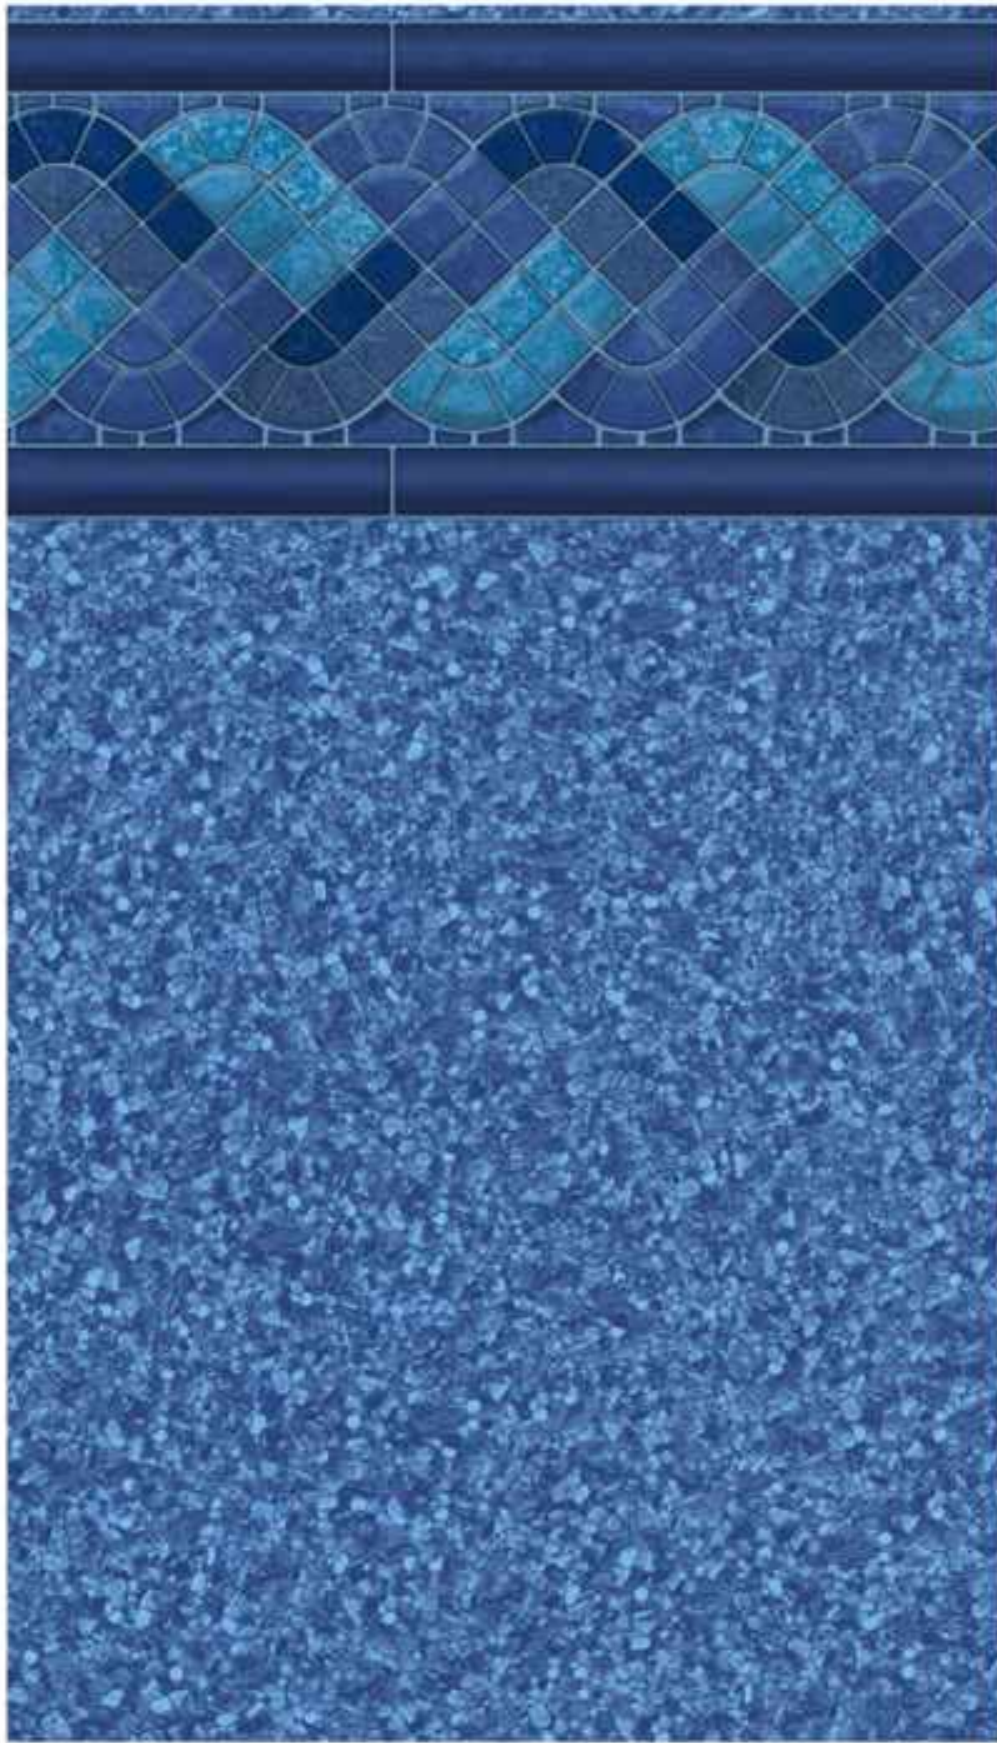

2023 Collection

Blue Trinidad Tile/Jamaica Floor
Available in: 20 or 27* mil Wall/20 or 27* mil Floor
Water Color: Medium Blue
*Tex-Step Textured Vinyl steps and benches
All Over Floor Available