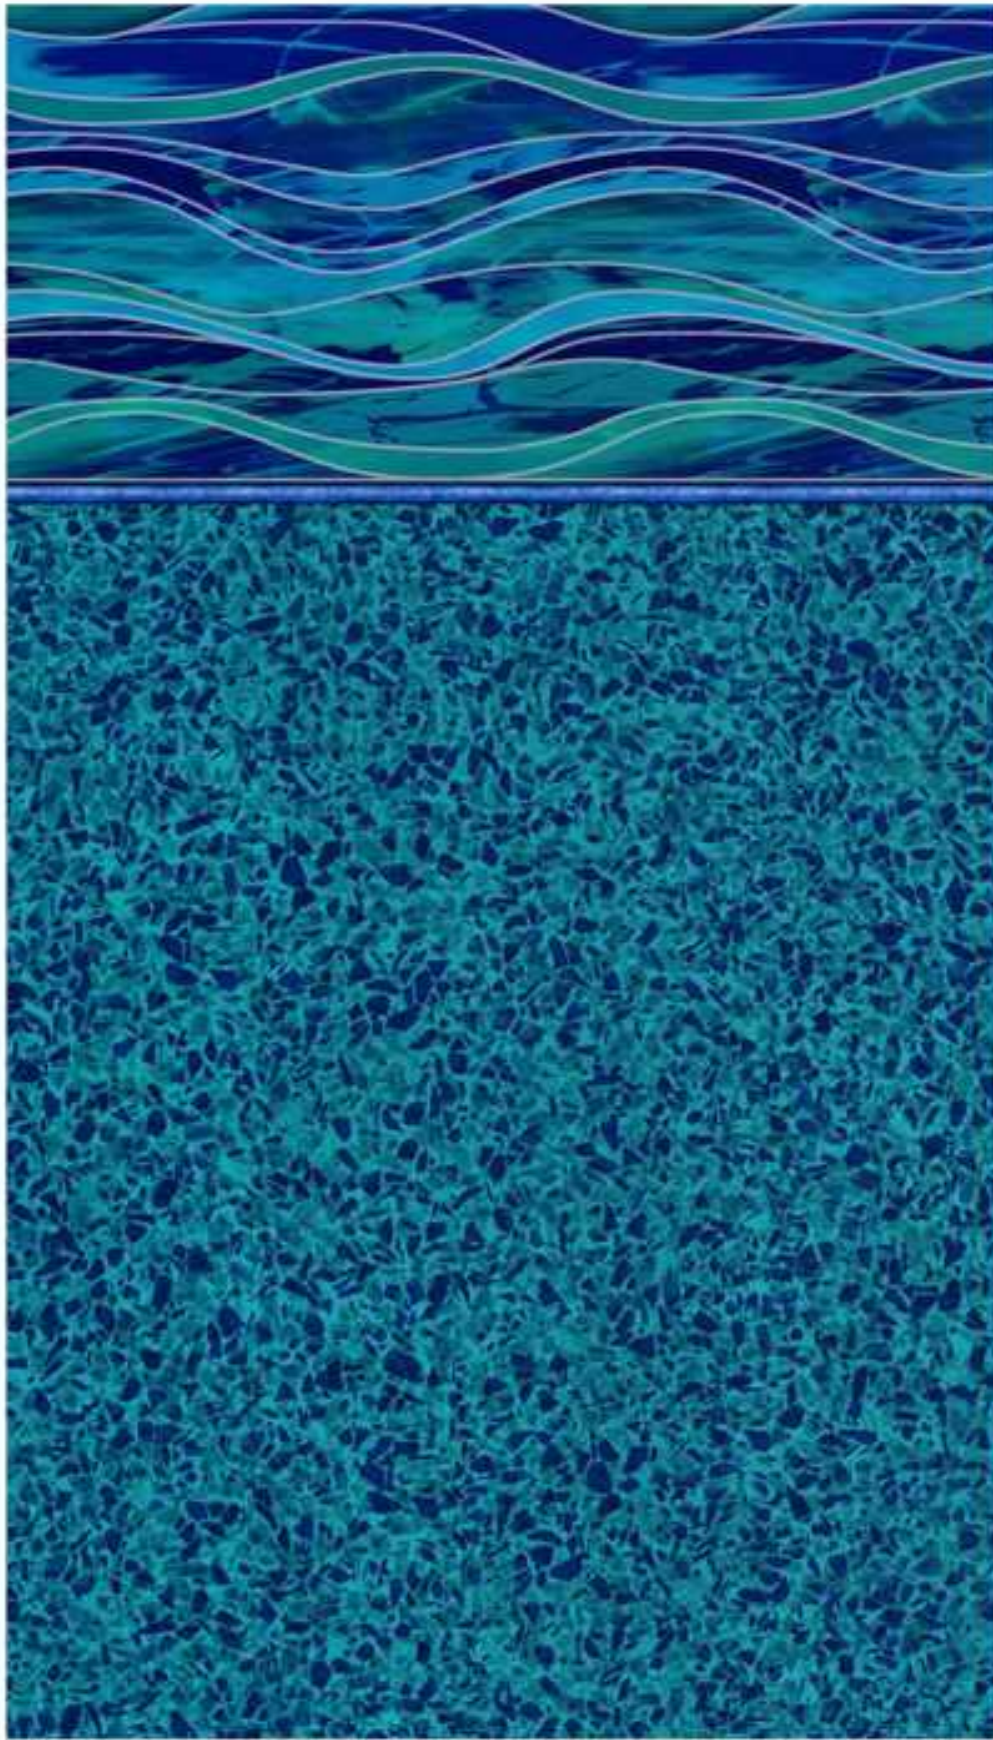

Aqua-Wave Tile/Caribbean Quartz Floor

Available in: 20 mil Wall/20 mil Floor

Water Color: Medium Blue

*Tex-Step Textured Vinyl steps and benches

*Aqua-Max Upcharge Applies

All Over Floor available