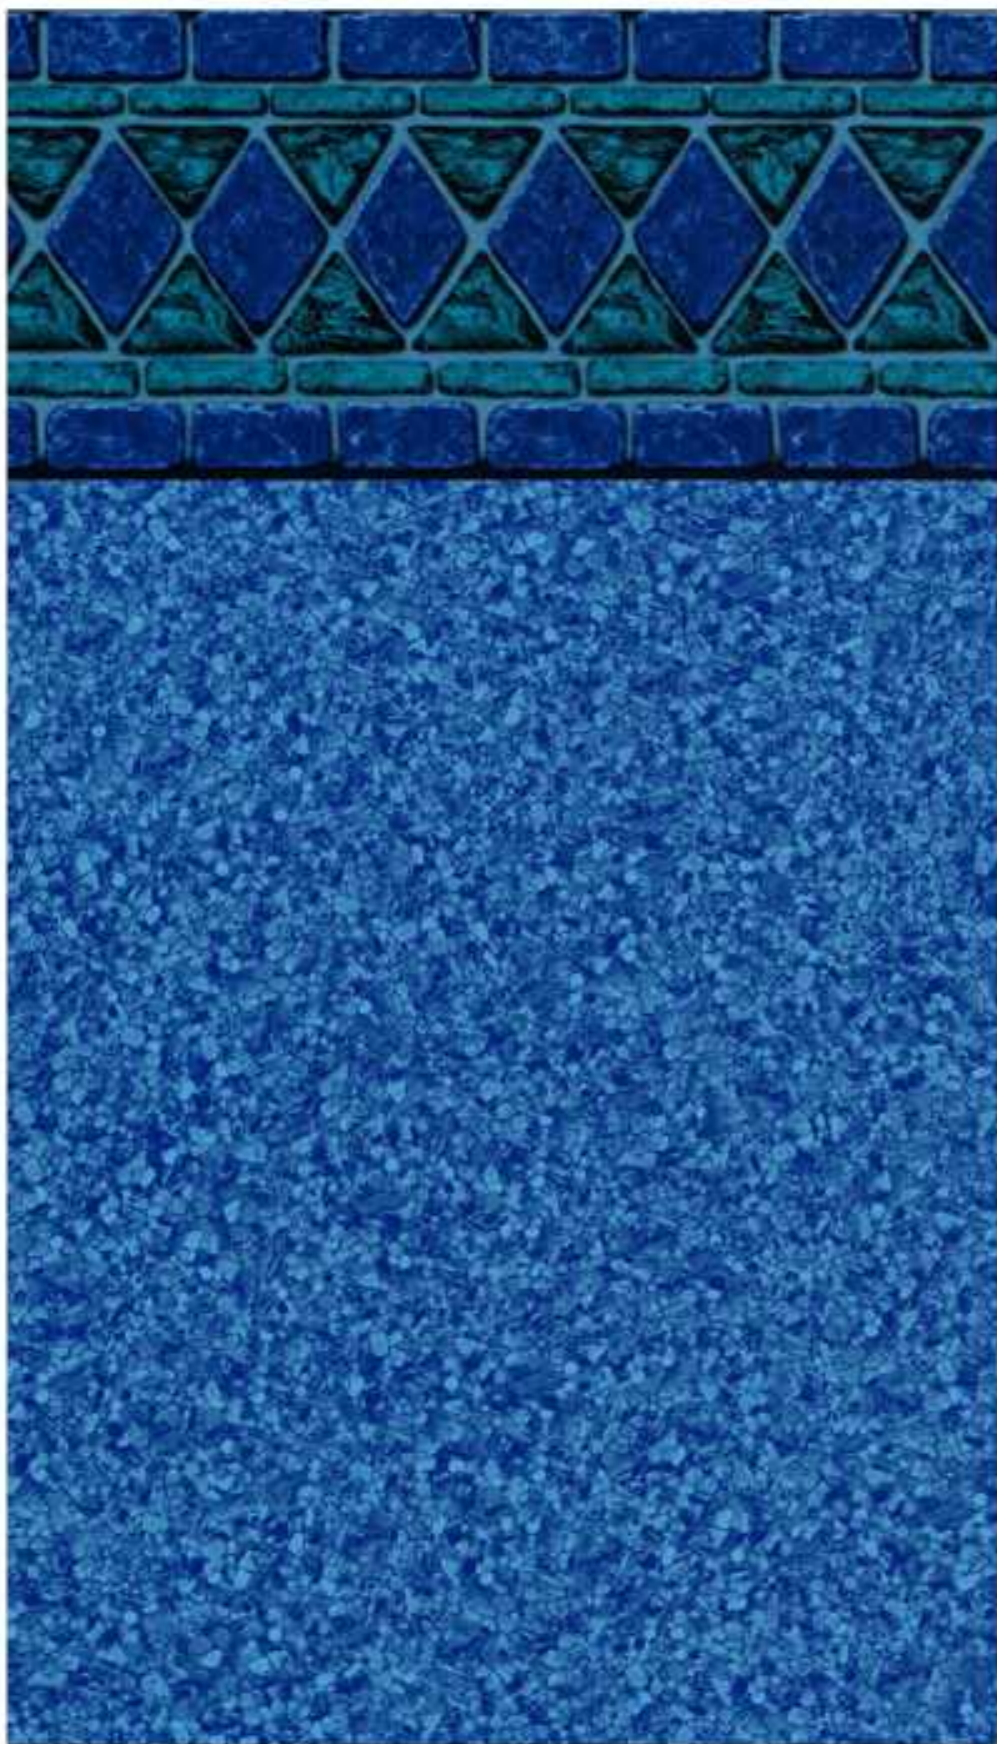

Jamaica Tile/Jamaica Floor
Available in: 27* mil Wall/20 or 27* mil Floor
Water Color: Medium Blue
*Tex-Step Textured Vinyl steps and benches
All Over Floor Available