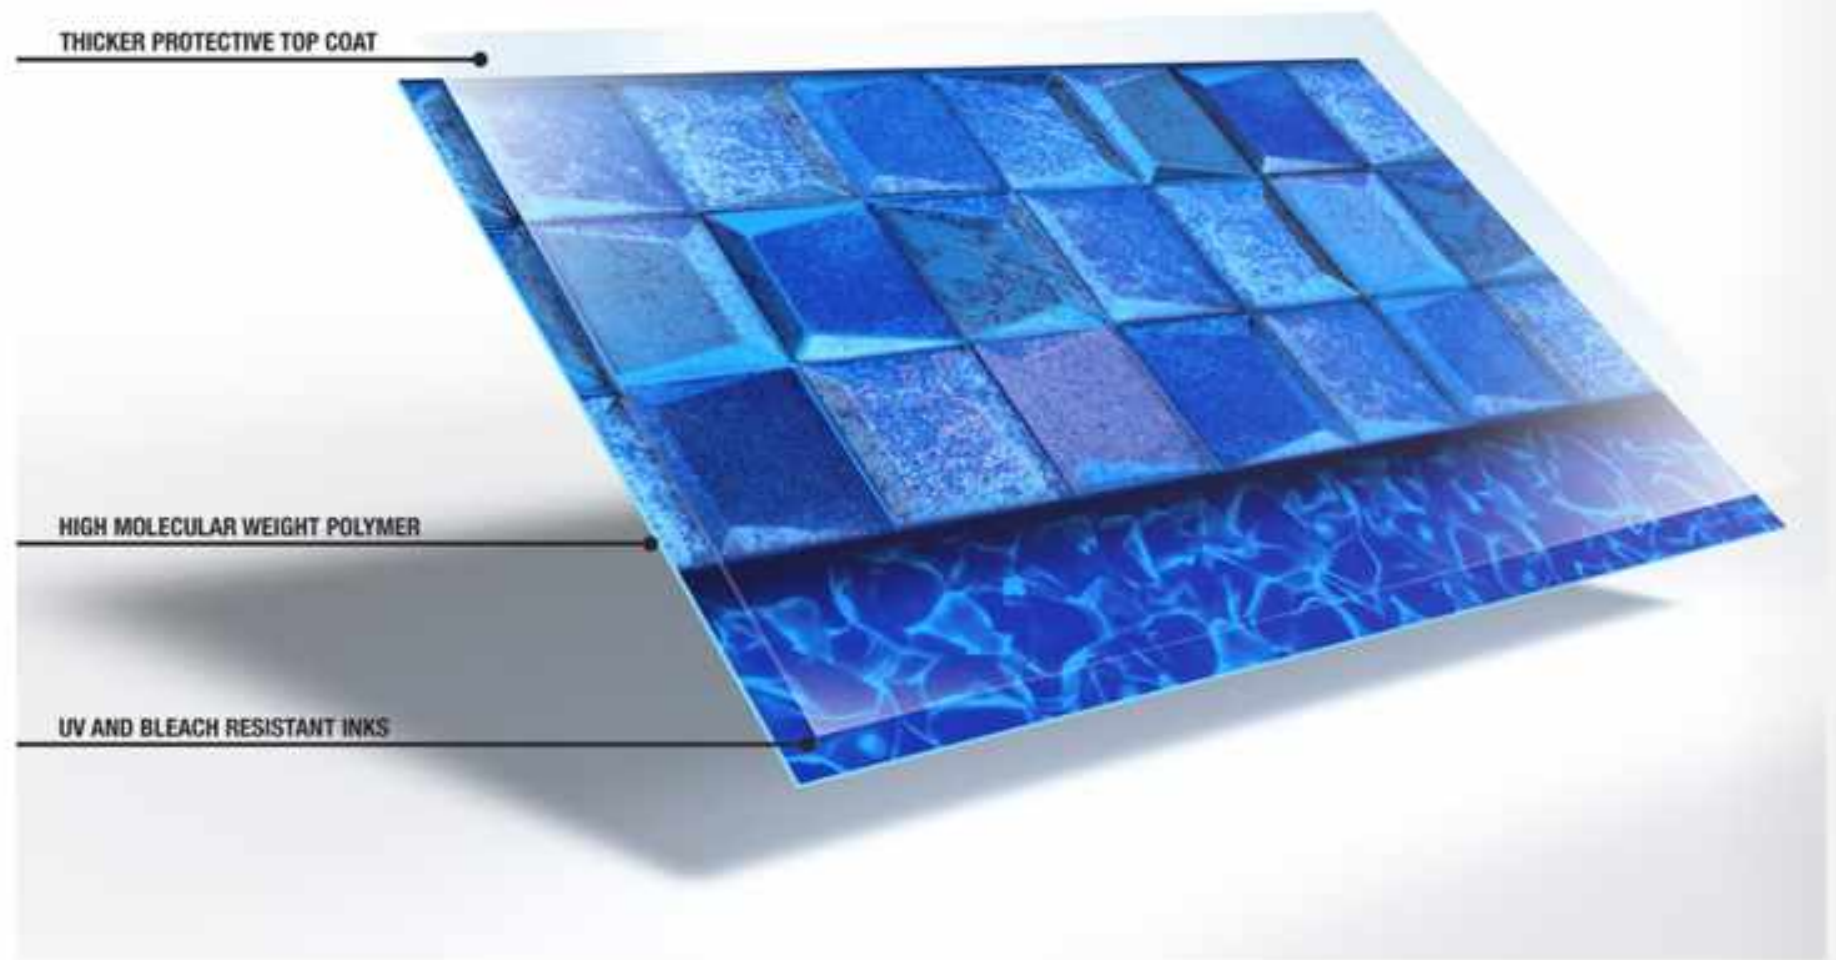

Aqua MAX Liners

FROM MERLIN INDUSTRIES INC.