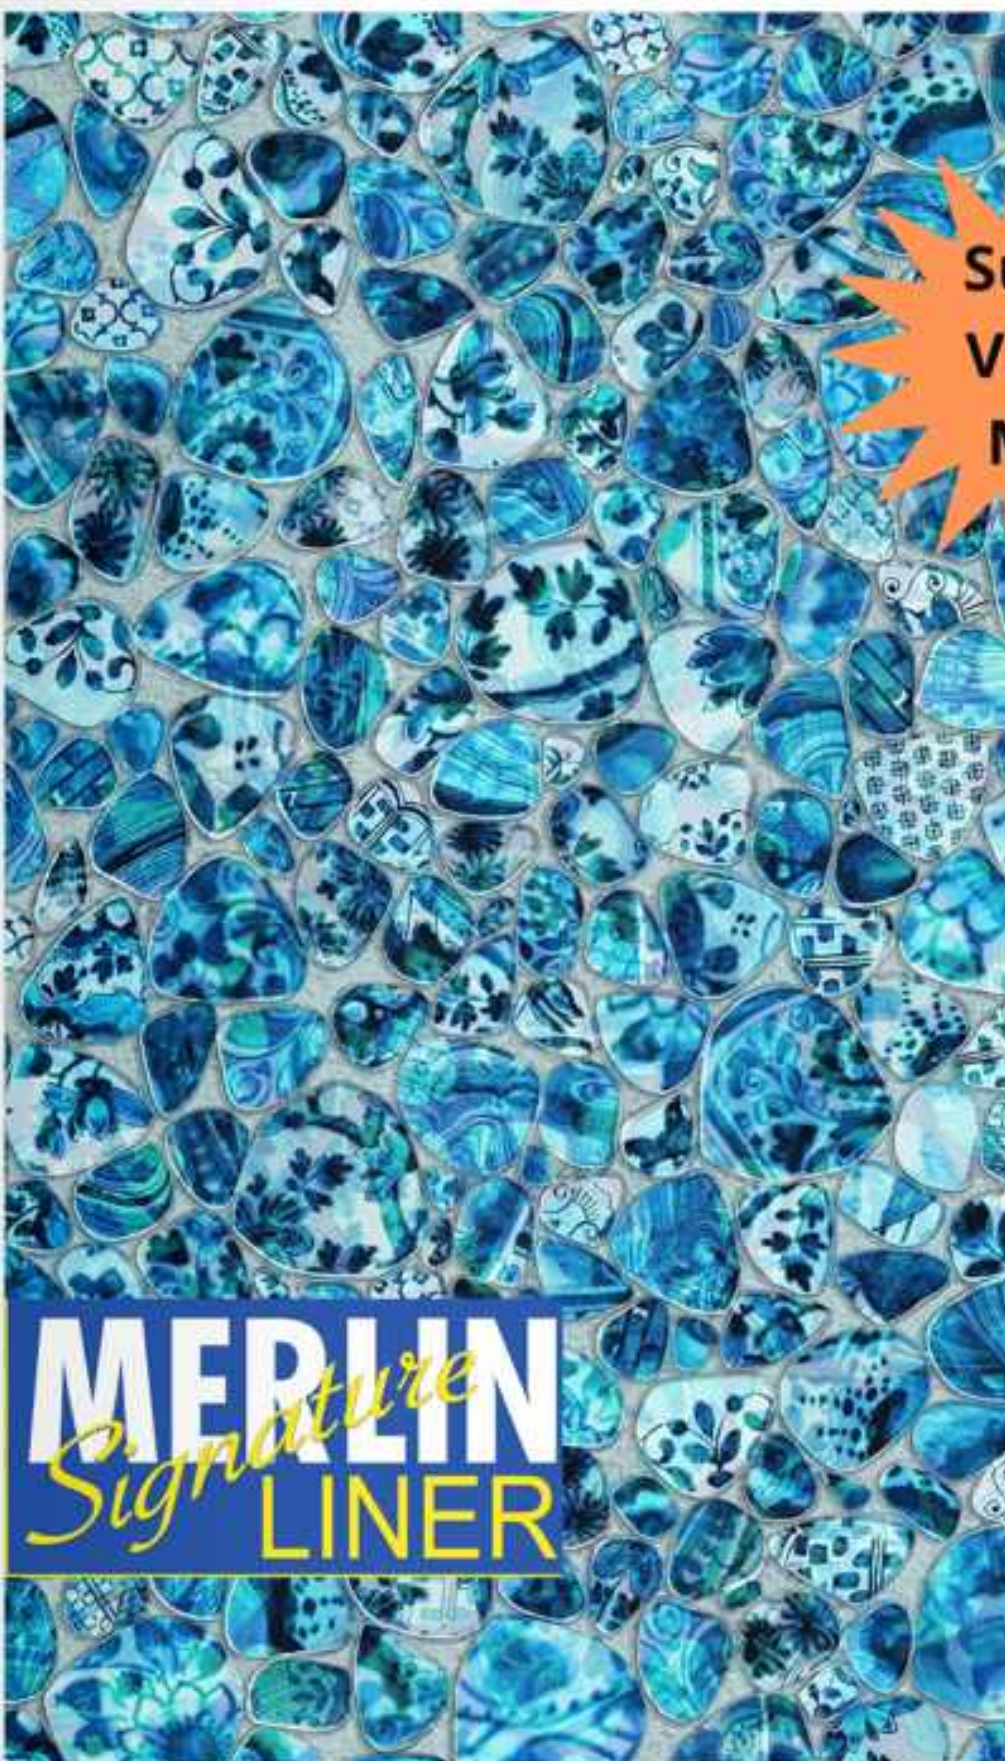

Super
Value
Max

Stone Jewel All Over Pattern
Available in: 27 mil Wall/27 mil Floor
Water Color: Light Blue
*Tex-Step Textured Vinyl steps and benches
Super Value-Max Liner

2023 Collection

Island Onyx All Over Pattern
Available in: 27* mil Wall/27* mil Floor
Water Color: Deep Blue
*Tex-Step Textured Vinyl steps and benches