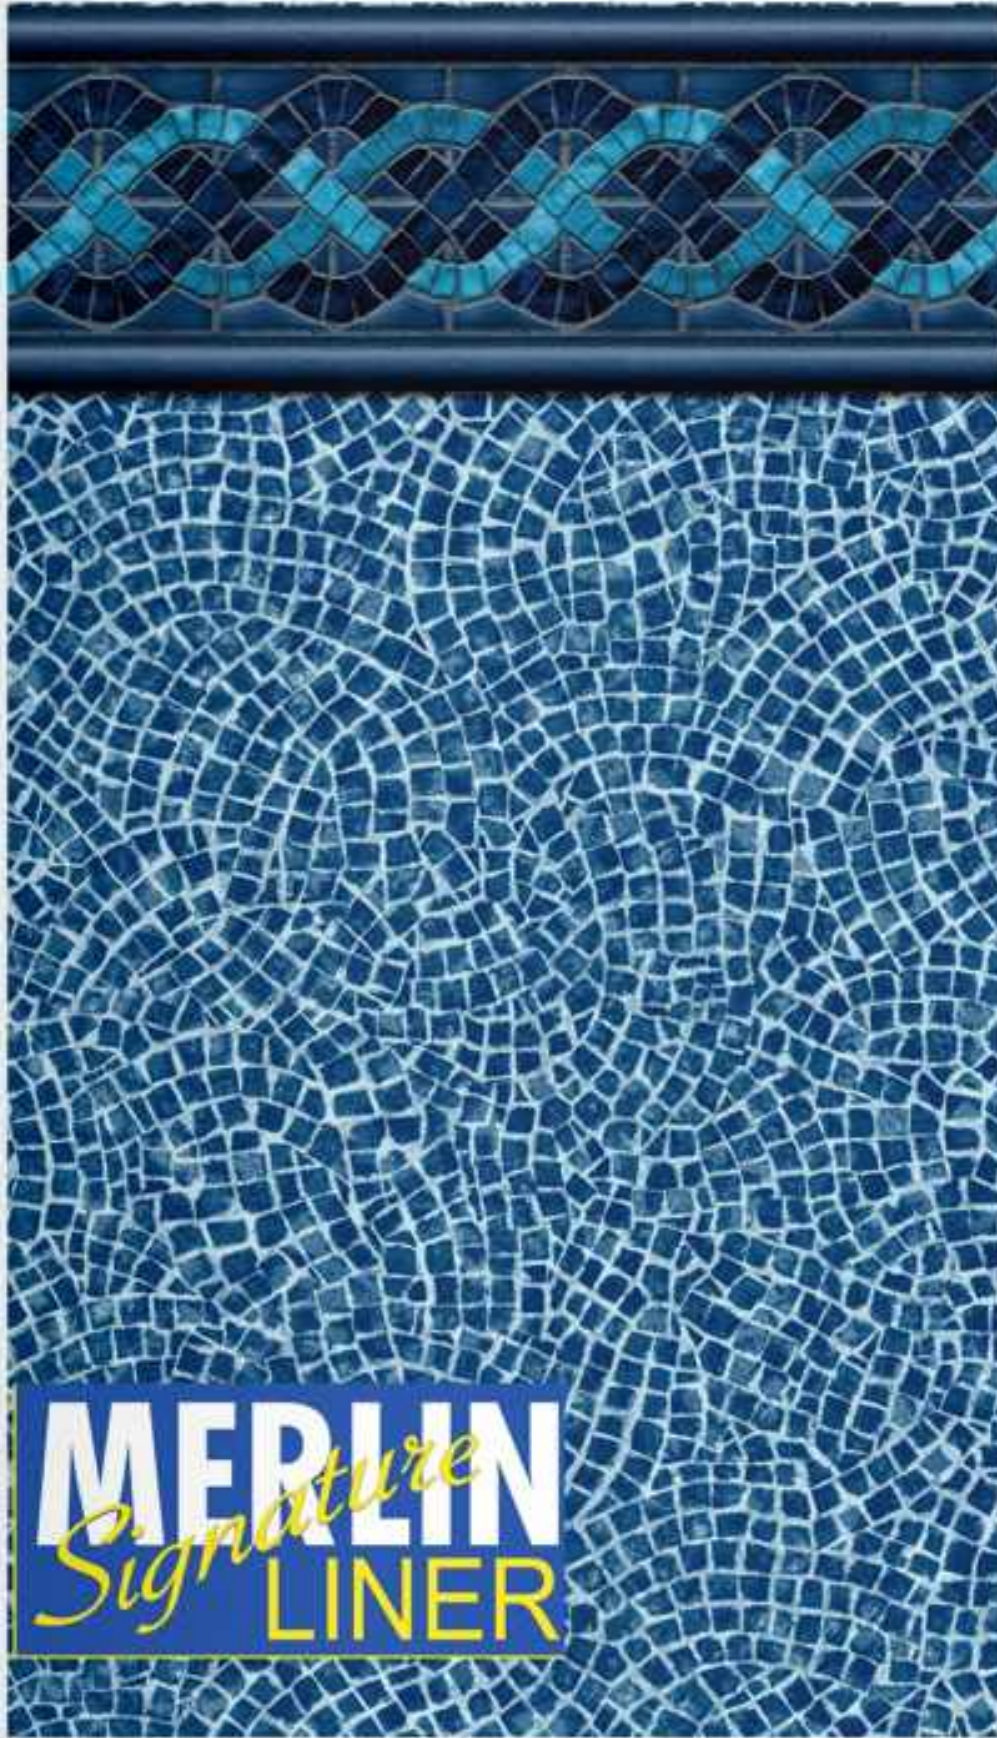

Palmetto Bay Tile/Brava Beach Floor

Available in: 20 mil Wall/20 mil Floor

Water Color: Light Blue

*Tex-Step Textured Vinyl steps and benches

*Aqua-Max Upcharge Applies

All Over Floor available