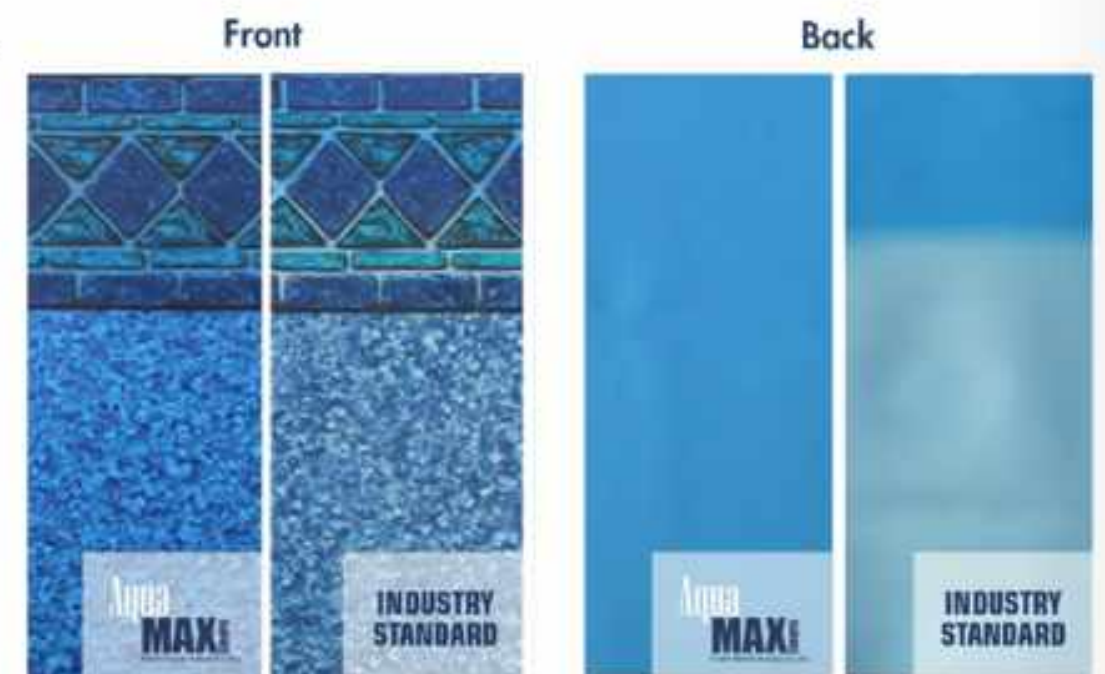

Chlorinated Pool Results

Introducing 1 NEW Aqua-Max Liner Pattern for 2023!