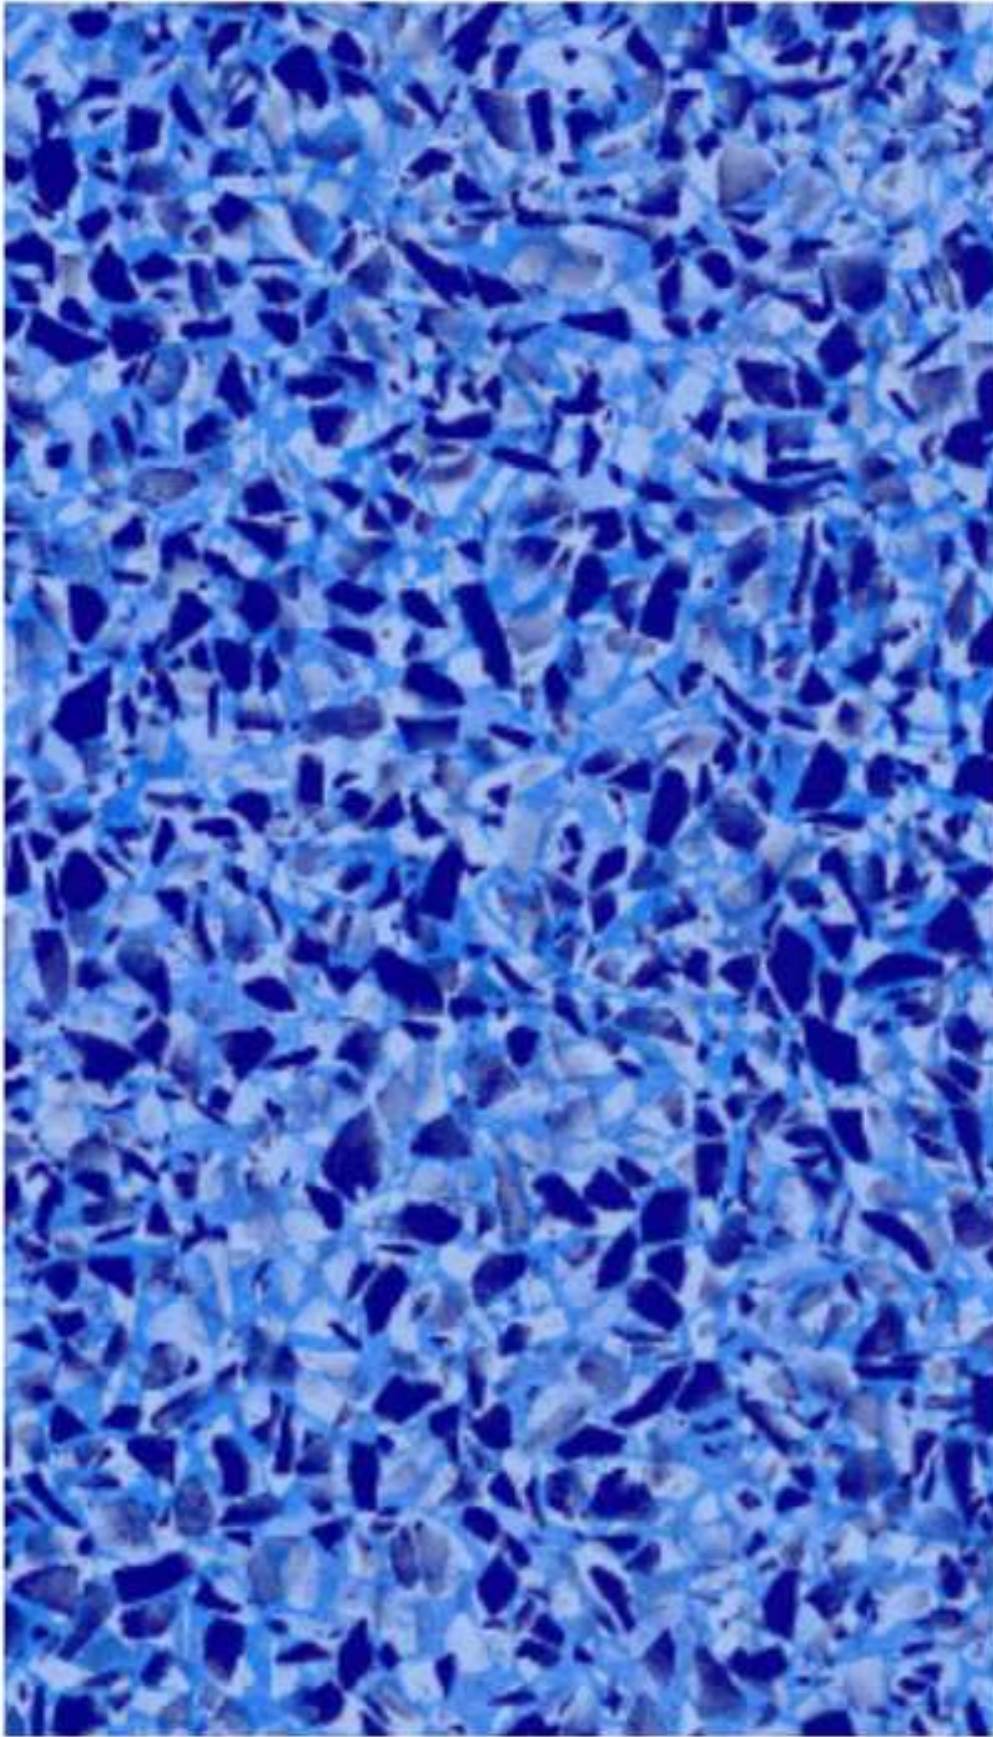

Aqua *intense*

Blue Quartz All Over Pattern

Available in: 27* mil Wall/27* mil Floor

Water Color: Deep Blue

*Tex-Step Textured Vinyl steps and benches

*Aqua-Intense Upcharge Applies

*Luster