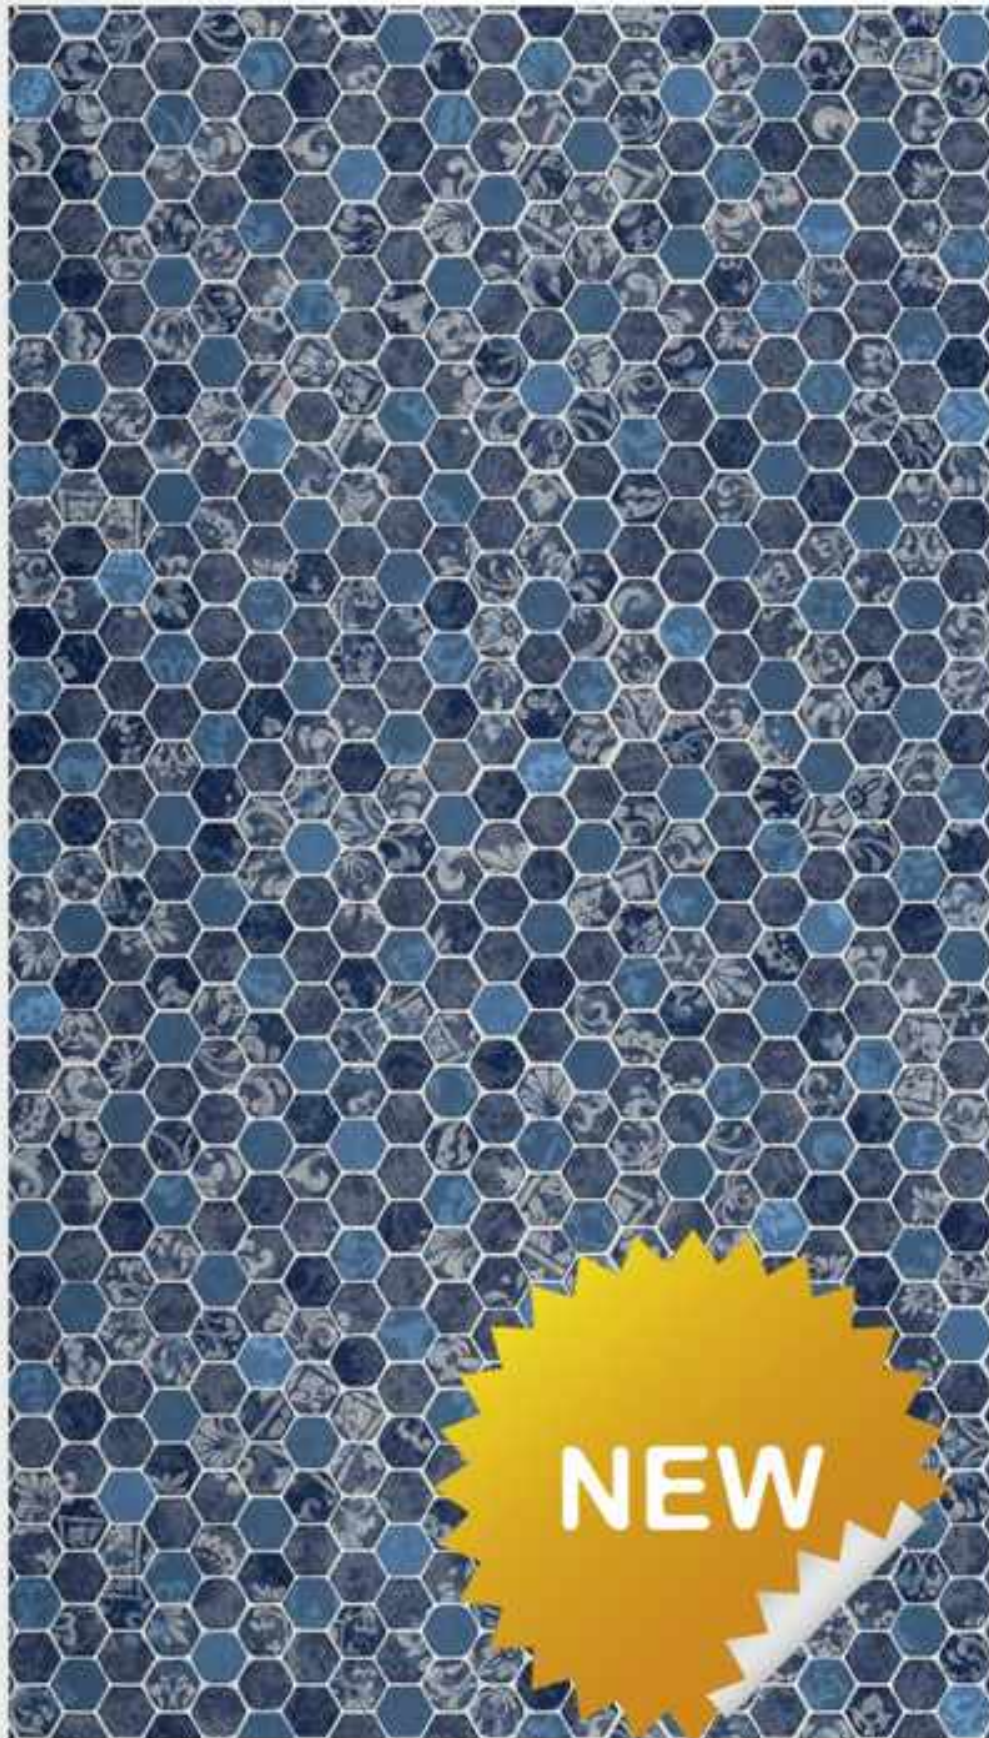

Aqua *intense*

Honeycomb Mosaic All Over Pattern

Available in: 27* mil Wall/27* mil Floor

Water Color: Medium Blue

*Tex-Step Textured Vinyl steps and benches

*Aqua-Intense Upcharge Applies

*Luster