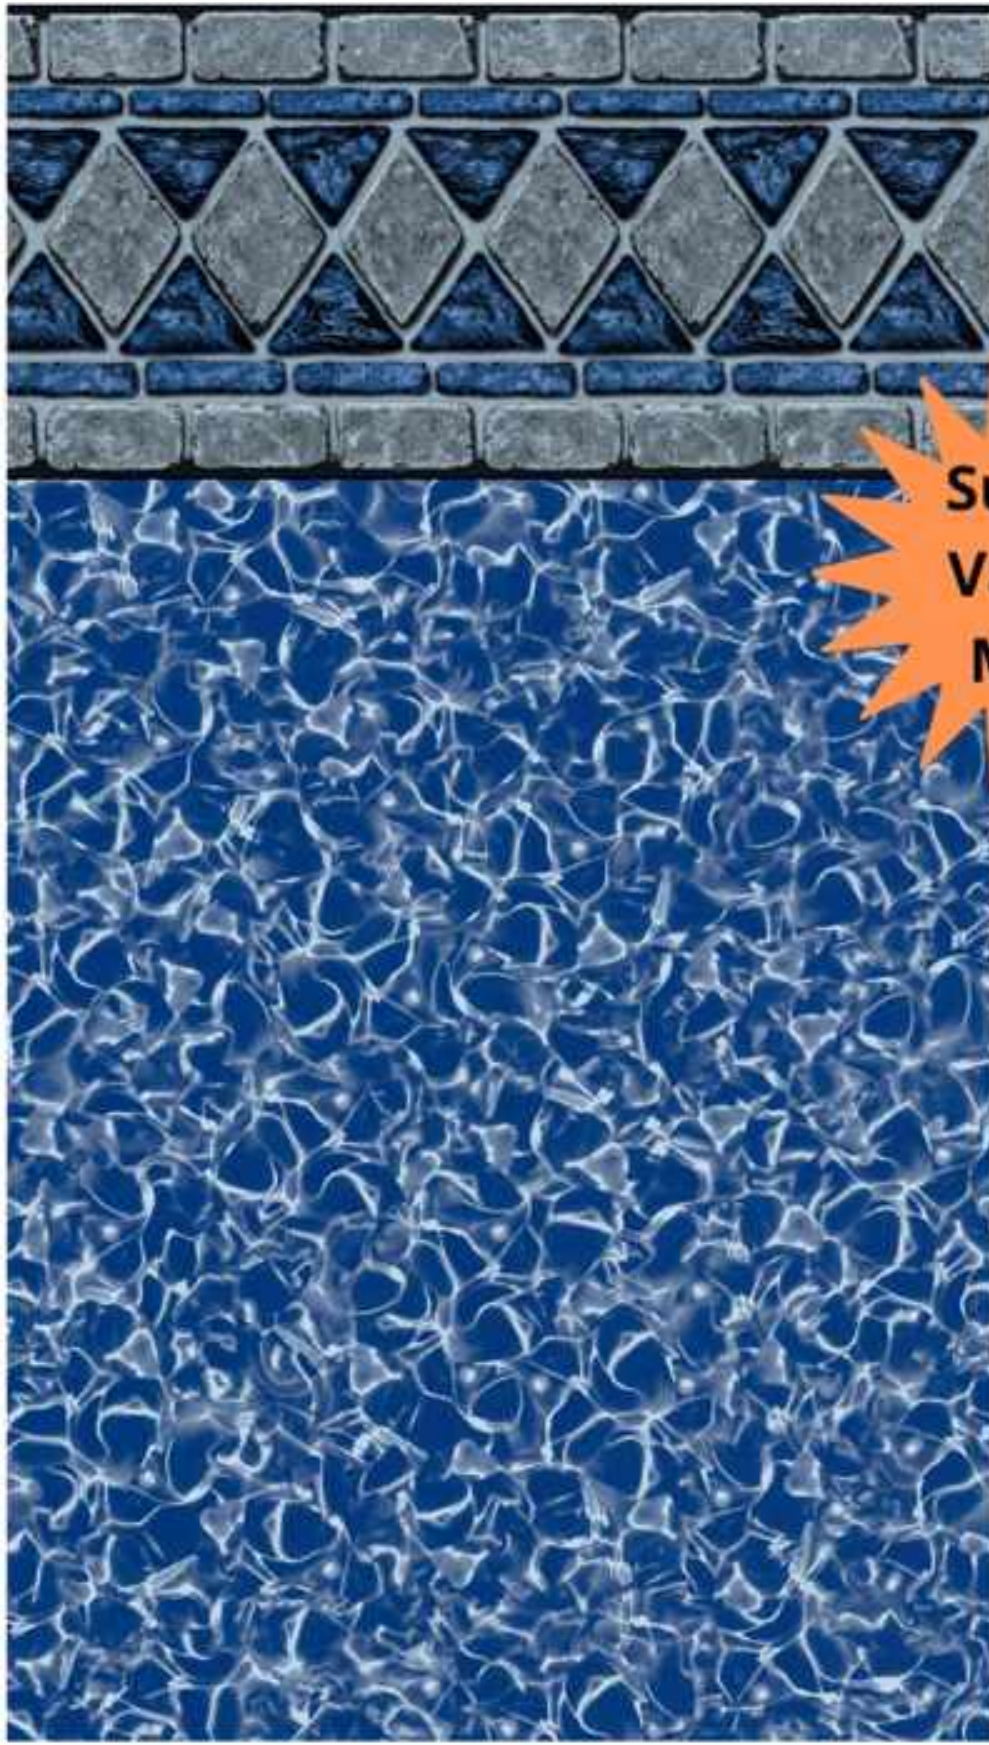

2023 Collection