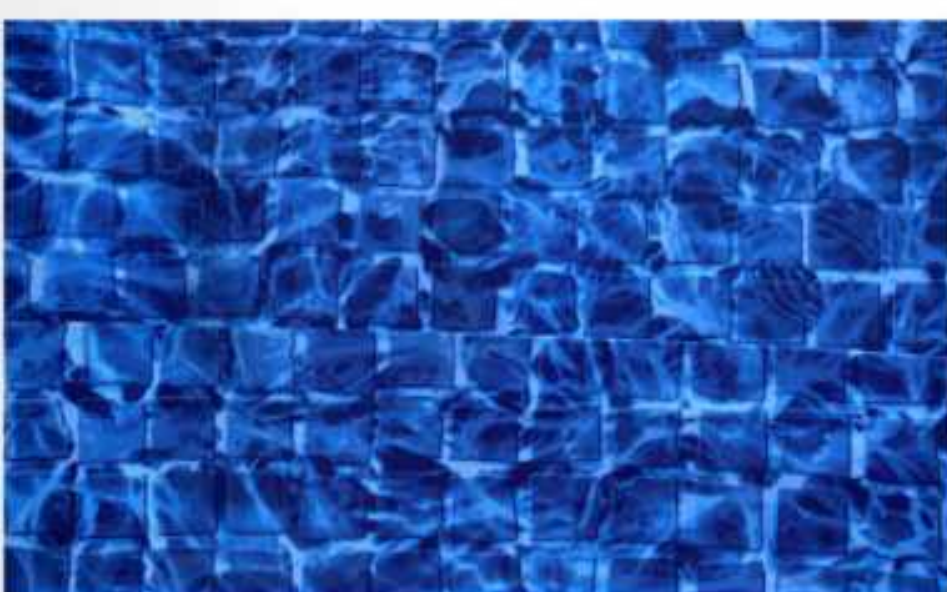

Merlin Signature liners are exclusive patterns developed in collaboration with professional designers.