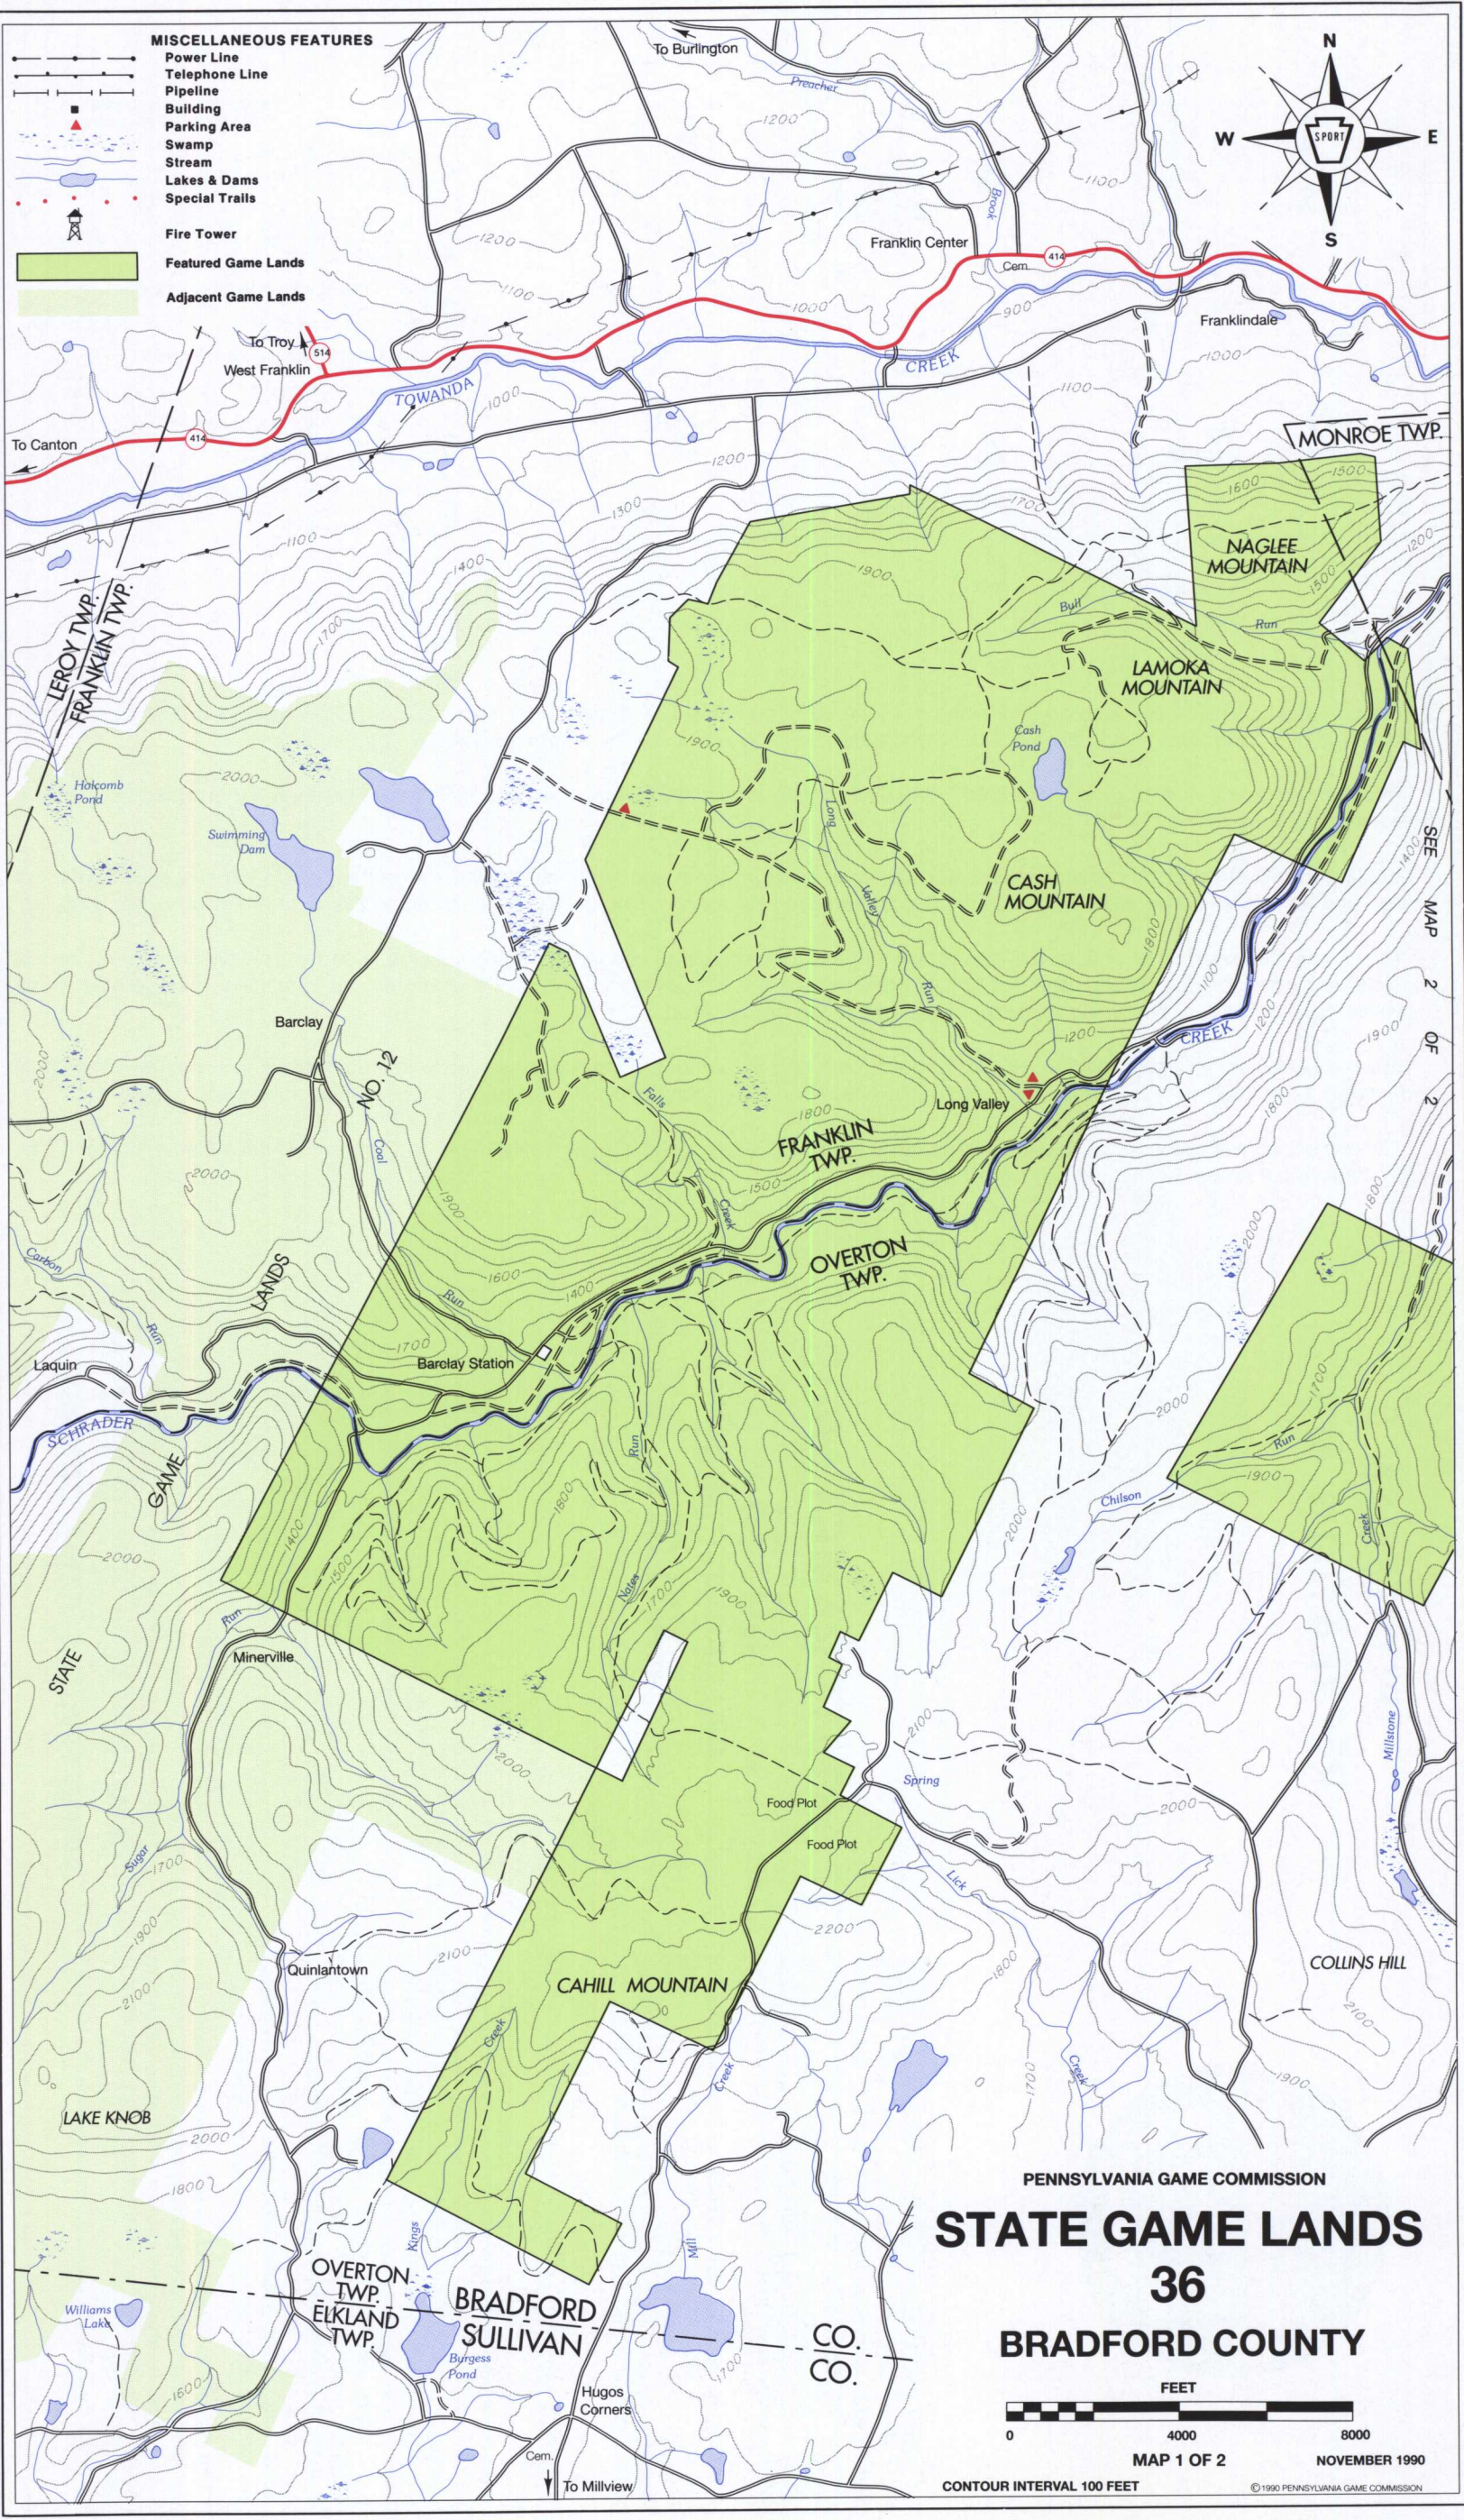

MISCELLANEOUS FEATURES

-  Power Line
-  Telephone Line
-  Pipeline
-  Building
-  Parking Area
-  Swamp
-  Stream
-  Lakes & Dams
-  Special Trails
-  Fire Tower
-  Featured Game Lands
-  Adjacent Game Lands

# STATE GAME LANDS

## 36

### BRADFORD COUNTY

MAP 1 OF 2

NOVEMBER 1990

CONTOUR INTERVAL 100 FEET

© 1990 PENNSYLVANIA GAME COMMISSION