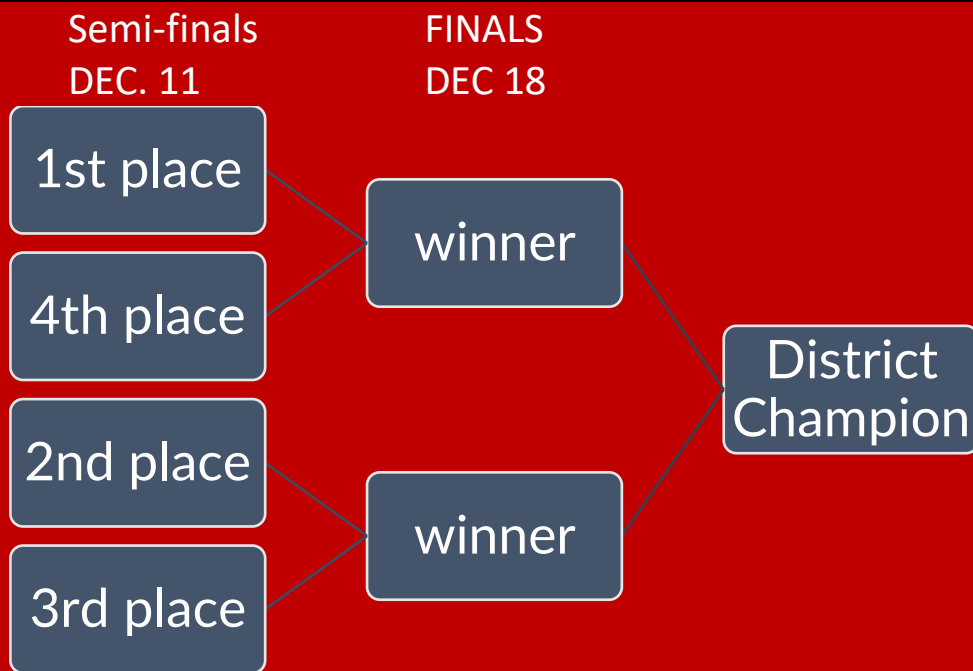

# PACIFIC DEVELOPMENT LEAGUE PLAYDOWNS

## TOP 4 IN DIVISIONS

## 3 TEAM DIVISIONS

\*Top teams play home advantage in each round