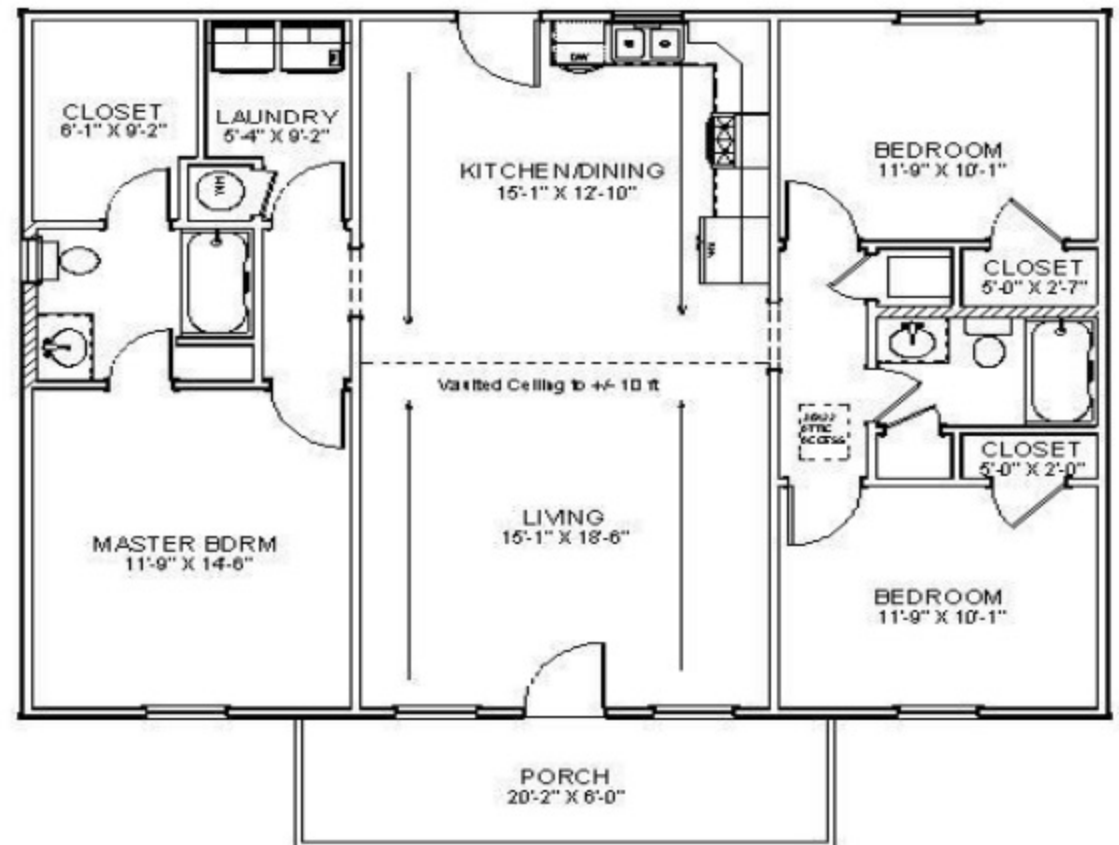

3 Views not to scale

Living Area	1280 sf
Porch	120 sf
Total Under Roof	1400 sf

## **BUILD IT YOURSELF KIT #1**

BASIC SHELL PRICE: \$18,200.00\*

- 32X40X8 BASIC SHELL
- 6X20 GABLE PORCH WITH SOFFIT
- 2 - 3' HOUSE DOORS
- 5 - 3X4 VINYL WINDOWS
- 2 - 2X3 VINYL WINDOWS
- TRUSSES AT 2' ON CENTER
- STUDS AT 16" ON CENTER
- HOUSE WRAP
- 166' OF INTERIOR FRAMING
- SOFFIT AND FASCIA OVERHANG ON ROOF
- 40 YR WARRANTY 29 GAUGE METAL - 19 COLORS AVAILABLE