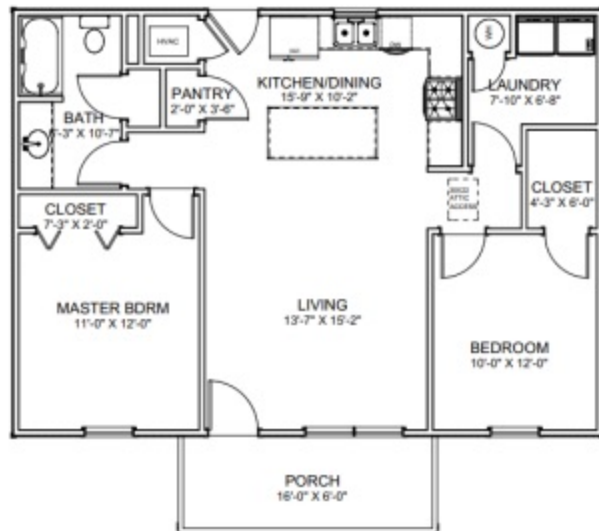

# HOUSE KIT #17D/ 1030 SQ FT

Living Area	936 sf
Porch	94 sf
Total Under Roof	1030 sf

## **BUILD IT YOURSELF KIT #17D**

BASIC SHELL PRICE: \$13,400.00\*

- 26X36X8 BASIC SHELL
  - 6X16 GABLE STYLE PORCH
  - 2 - 3' HOUSE DOORS
  - 4 - 3X5 VINYL WINDOWS
  - 1 - 2X3 VINYL WINDOW
  - TRUSSES AT 2' ON CENTER
  - STUDS AT 16" ON CENTER
  - HOUSE WRAP
  - 144' OF INTERIOR FRAMING
  - SOFFIT AND FASCIA OVERHANG ON ROOF
  - 40 YR WARRANTY 29 GAUGE METAL - 19 COLORS AVAILABLE
- ADD \$3,100.00 TO UPGRADE TO OSB & PREMIUM BOARD & BATTEN METAL SIDING